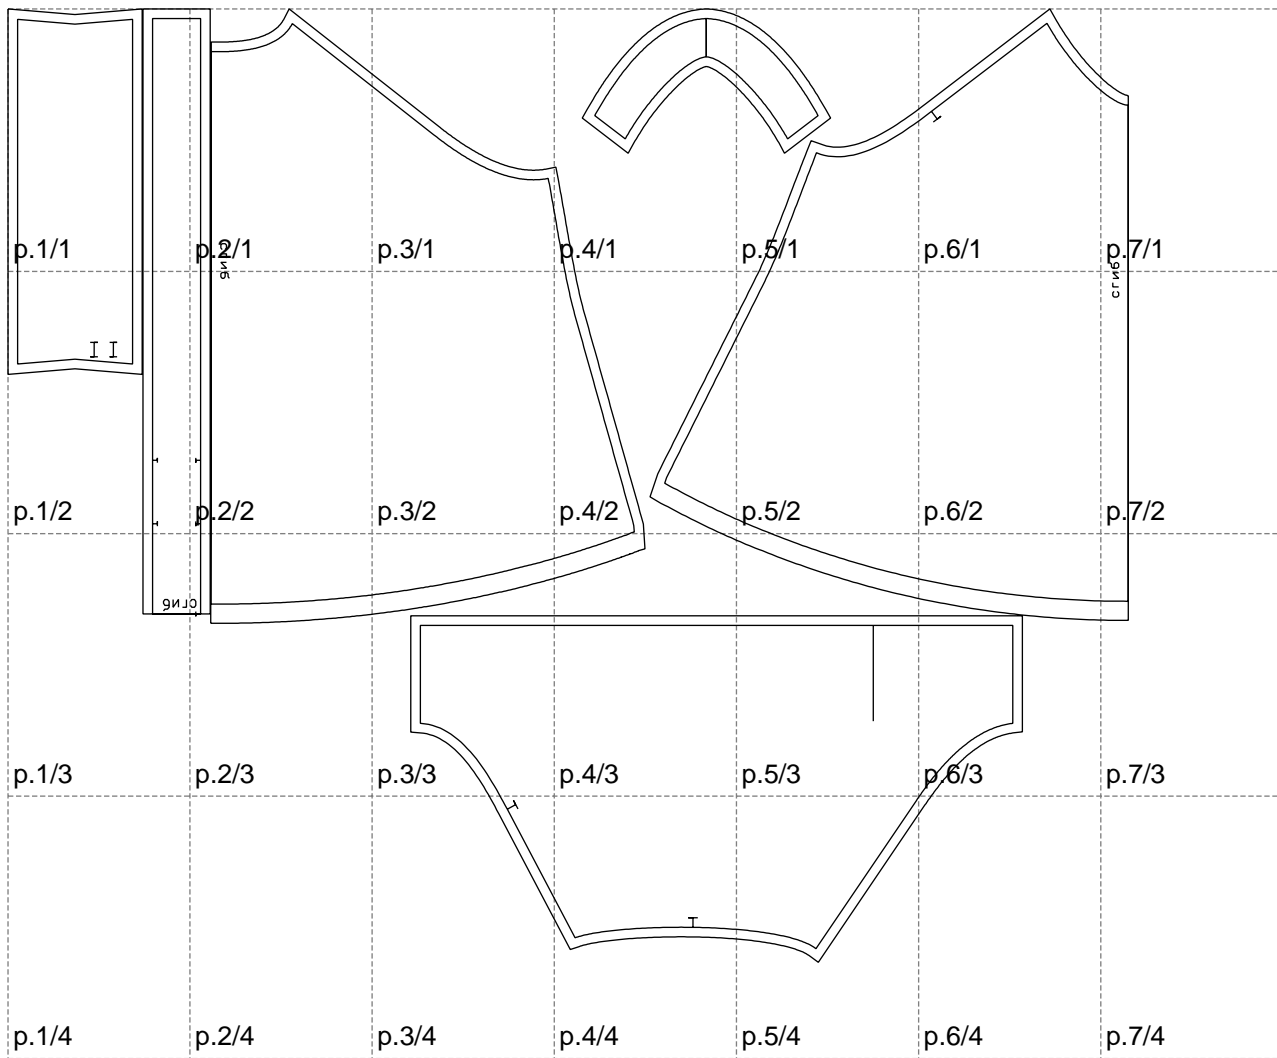

Not for print

Paper size: A4, size:1167.34 x993.37 mm

# Example

size:1499.00 x1809.28 mm

Maneken =1 ver.0

rz\_1=170

rz\_16=112

rz\_17=96.2

rz\_18=94

rz\_19=120

rz\_20=117

---

. . . . .  
. . . . .  
. . . . .