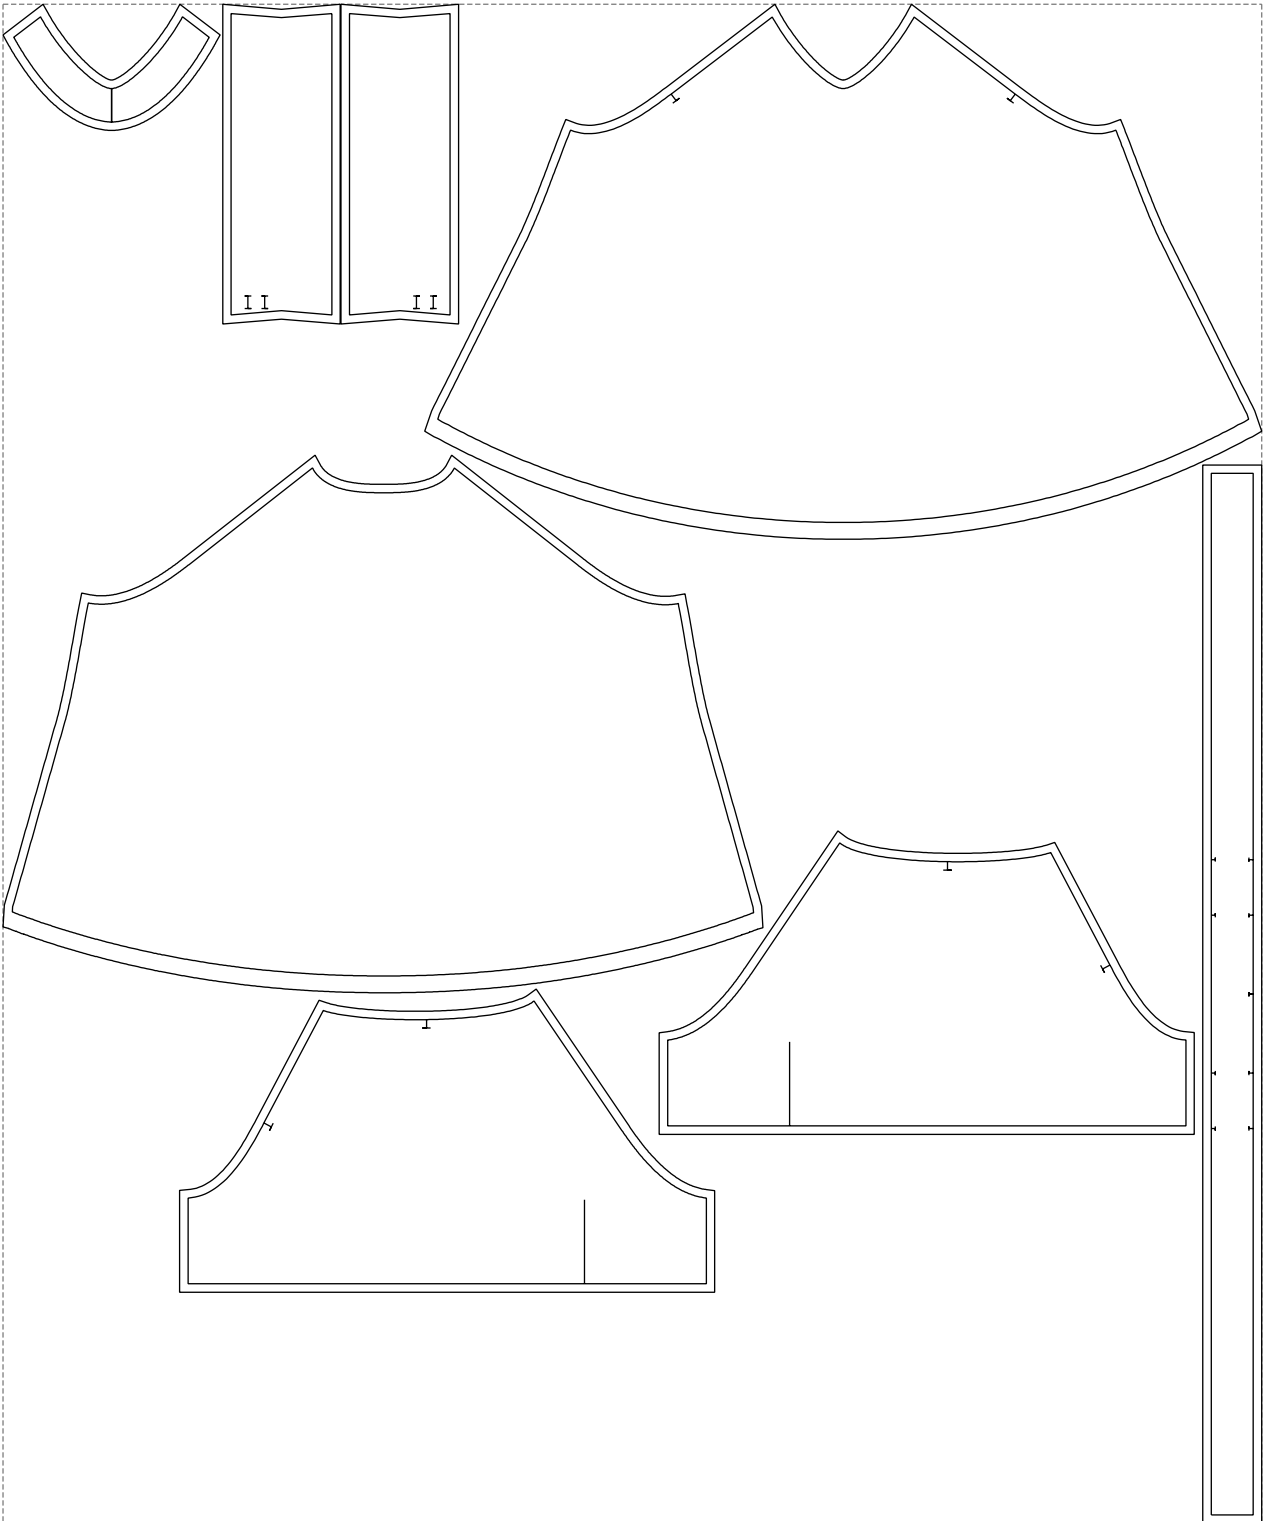

Not for print

Paper size: A4, size:1167.34 x993.37 mm

# Example

size:1499.00 x1809.28 mm

Maneken =1 ver.0

rz\_1=170

rz\_16=112

rz\_17=96.2

rz\_18=94

rz\_19=120

rz\_20=117

---

. . . . .  
. . . . .  
. . . . .