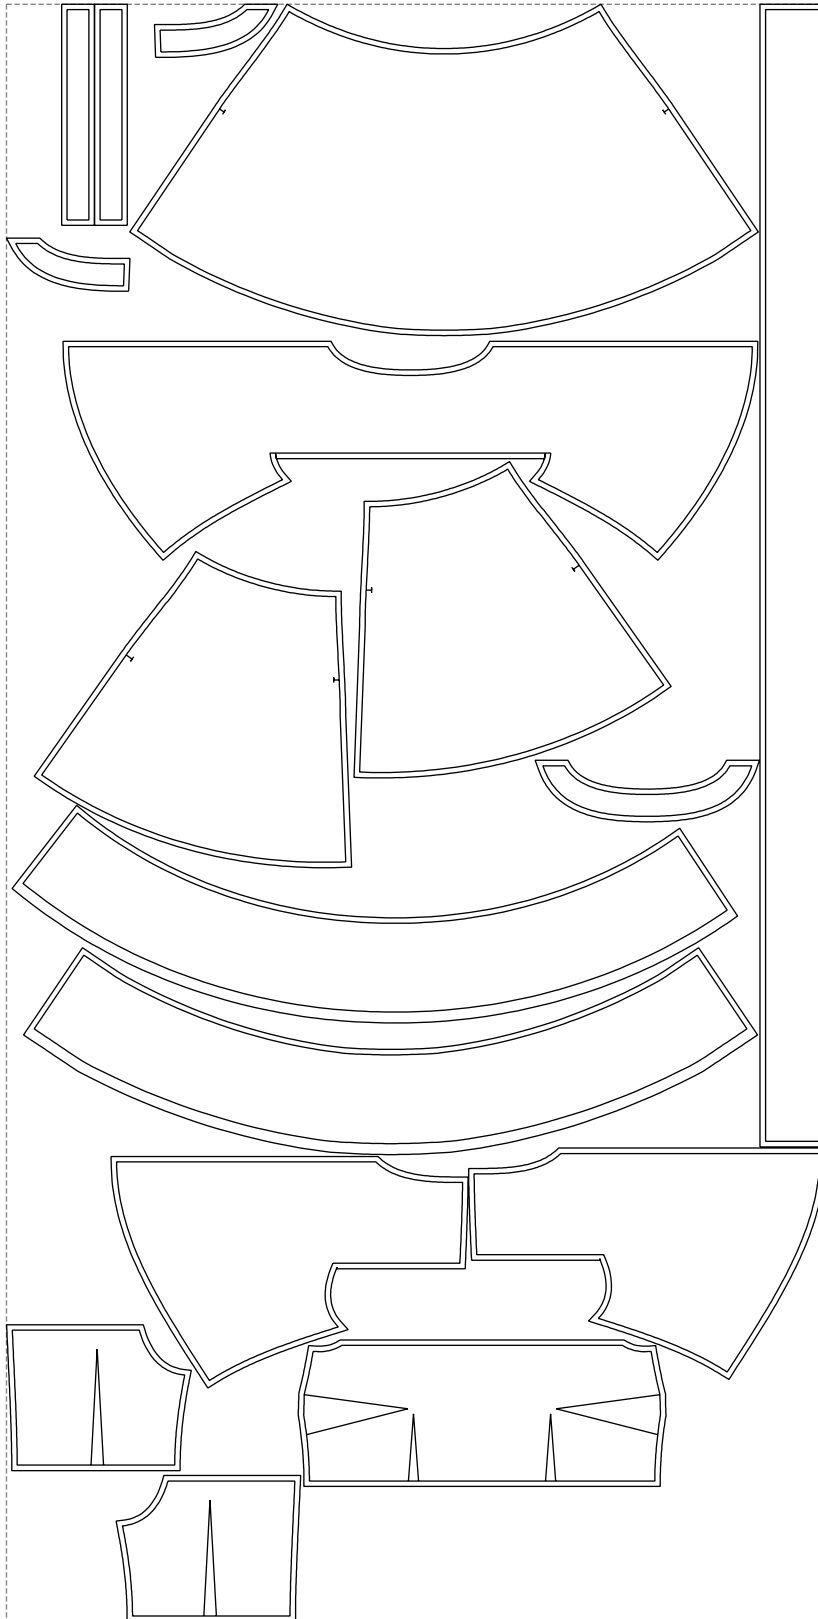

Not for print

Paper size: A4, size:1399.00 x1517.22 mm

# Example

size:1499.00 x2960.80 mm

Maneken =1 ver.0

rz\_1=170

rz\_16=120

rz\_17=104

rz\_18=103.6

rz\_19=128

rz\_20=125.1

---

. . . . .  
. . . . .  
. . . . .