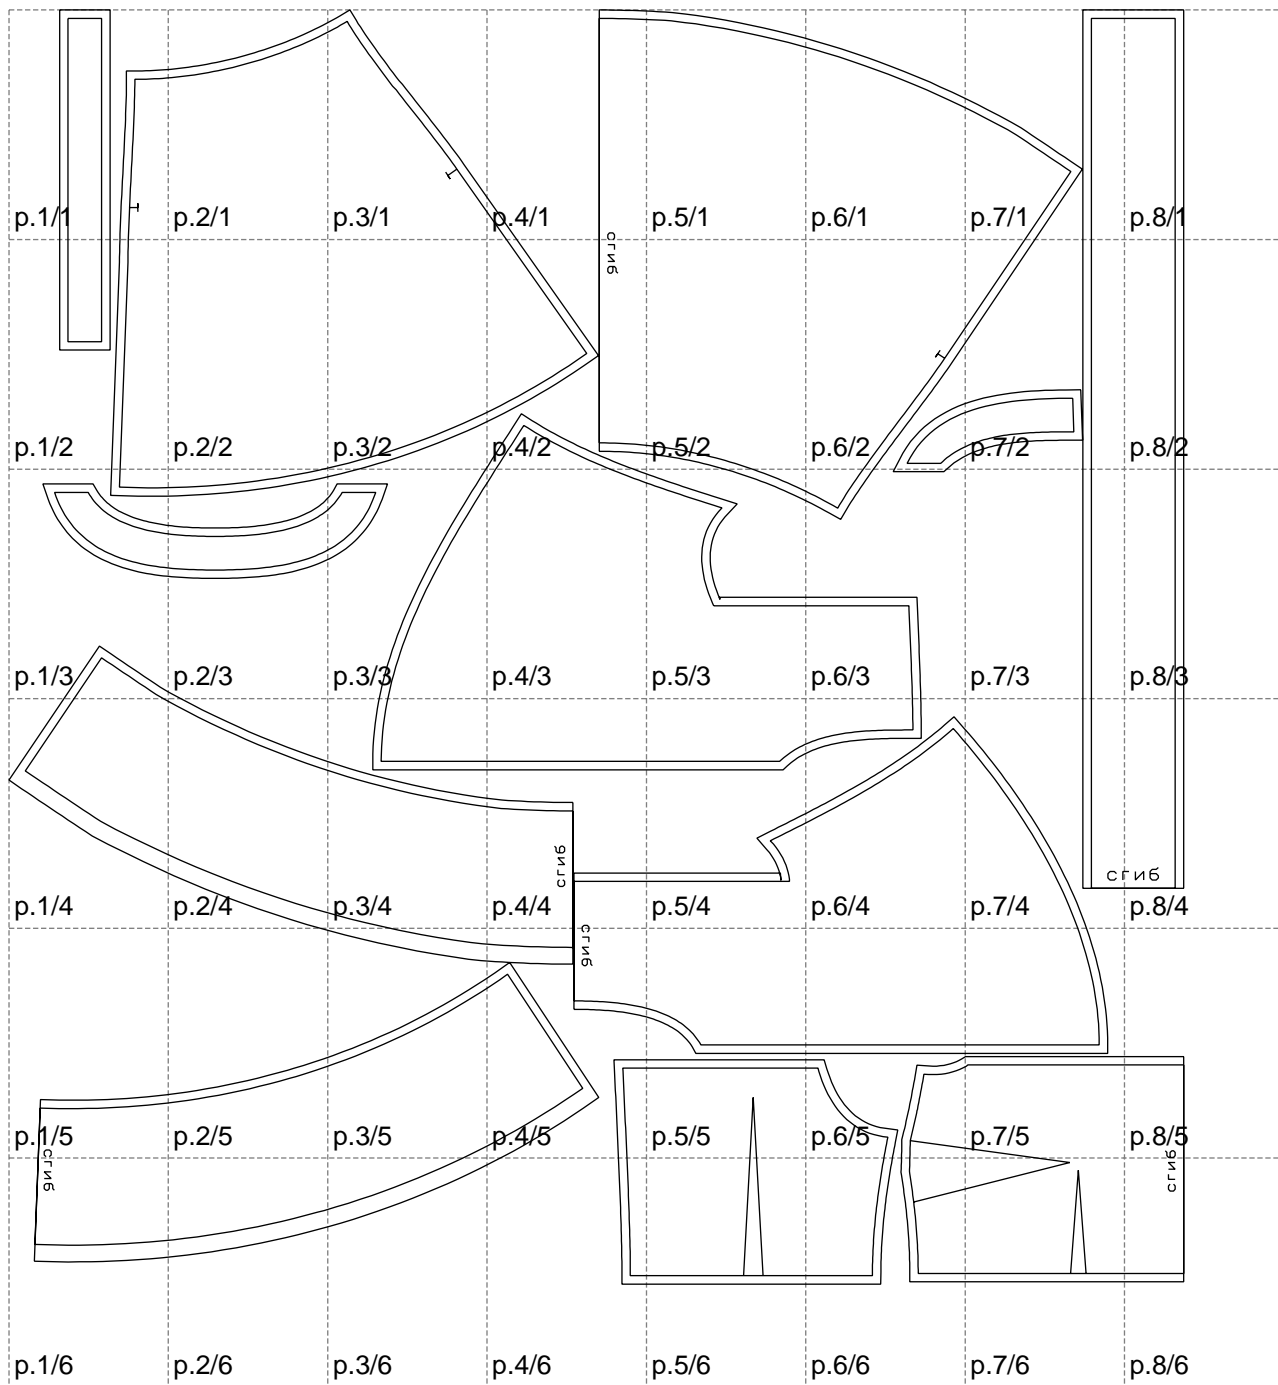

Not for print

Paper size: A4, size:1399.00 x1517.22 mm

# Example

size:1499.00 x2960.80 mm

Maneken =1 ver.0

rz\_1=170

rz\_16=120

rz\_17=104

rz\_18=103.6

rz\_19=128

rz\_20=125.1

---

. . . . .  
. . . . .  
. . . . .