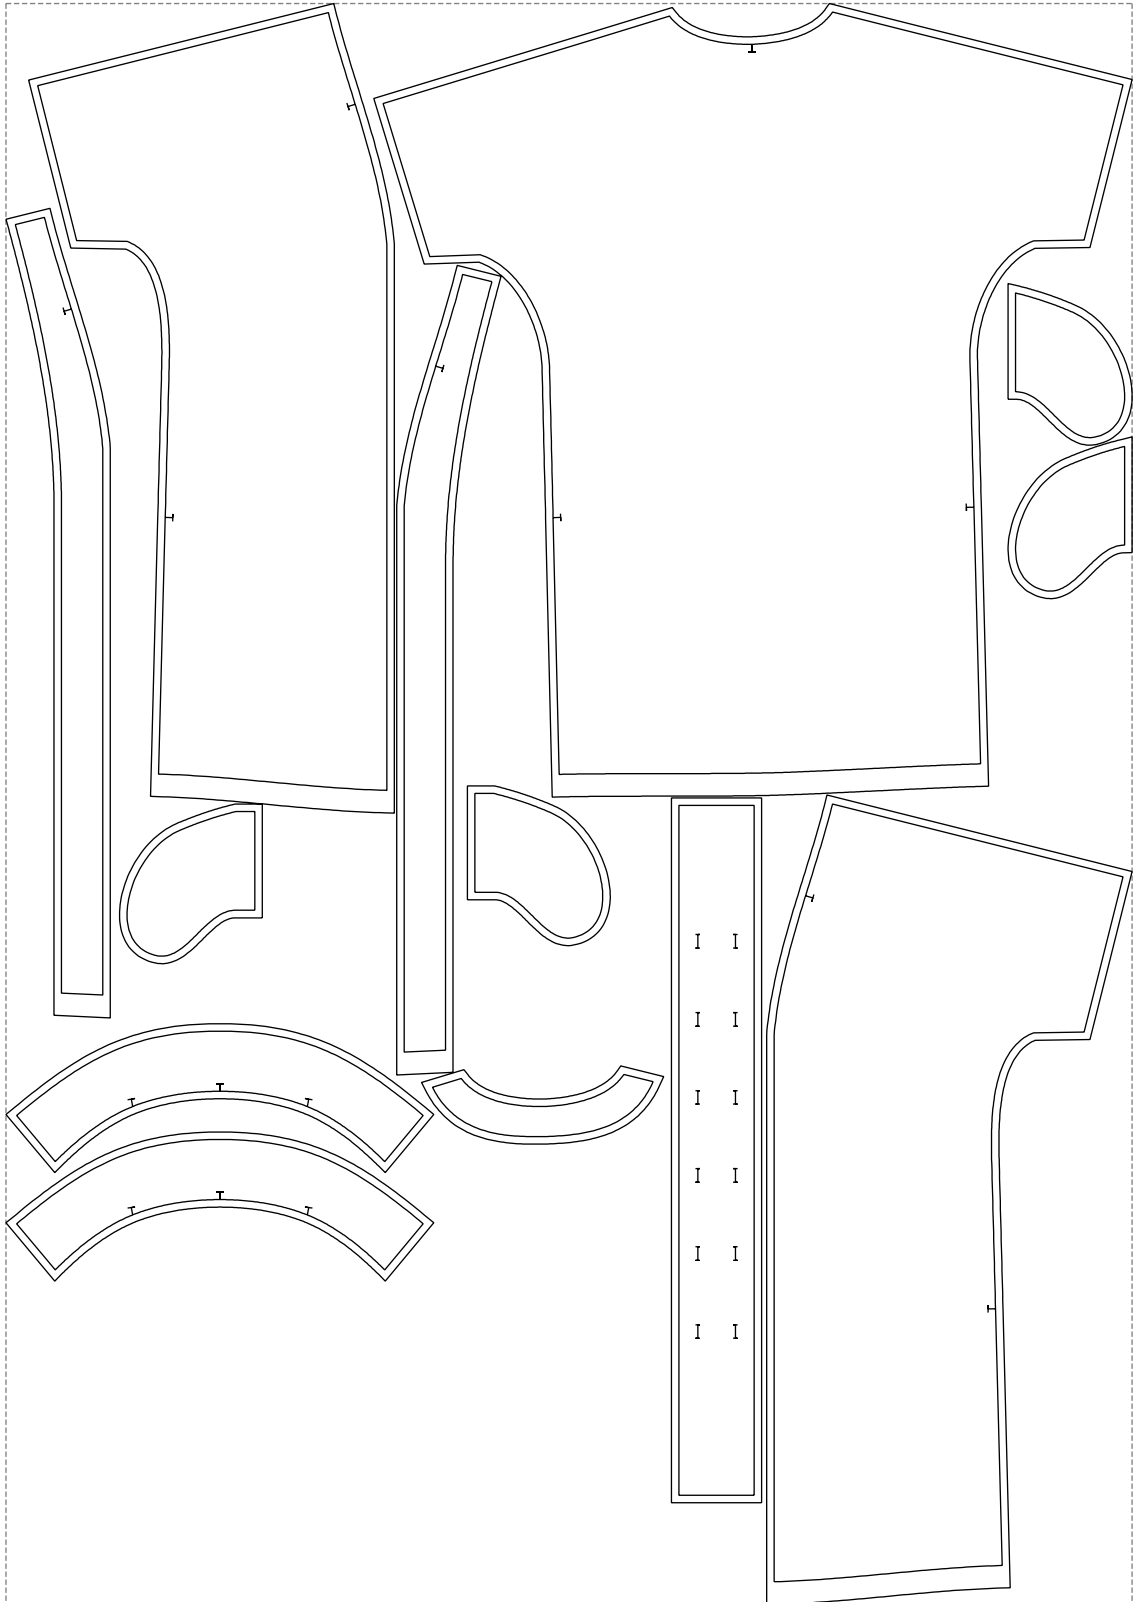

Not for print

Paper size: A4, size:1399.00 x1240.61 mm

# Example

size:1499.00 x2131.48 mm

Maneken =1 ver.0

rz\_1=170

rz\_16=108

rz\_17=92.5

rz\_18=89.2

rz\_19=116