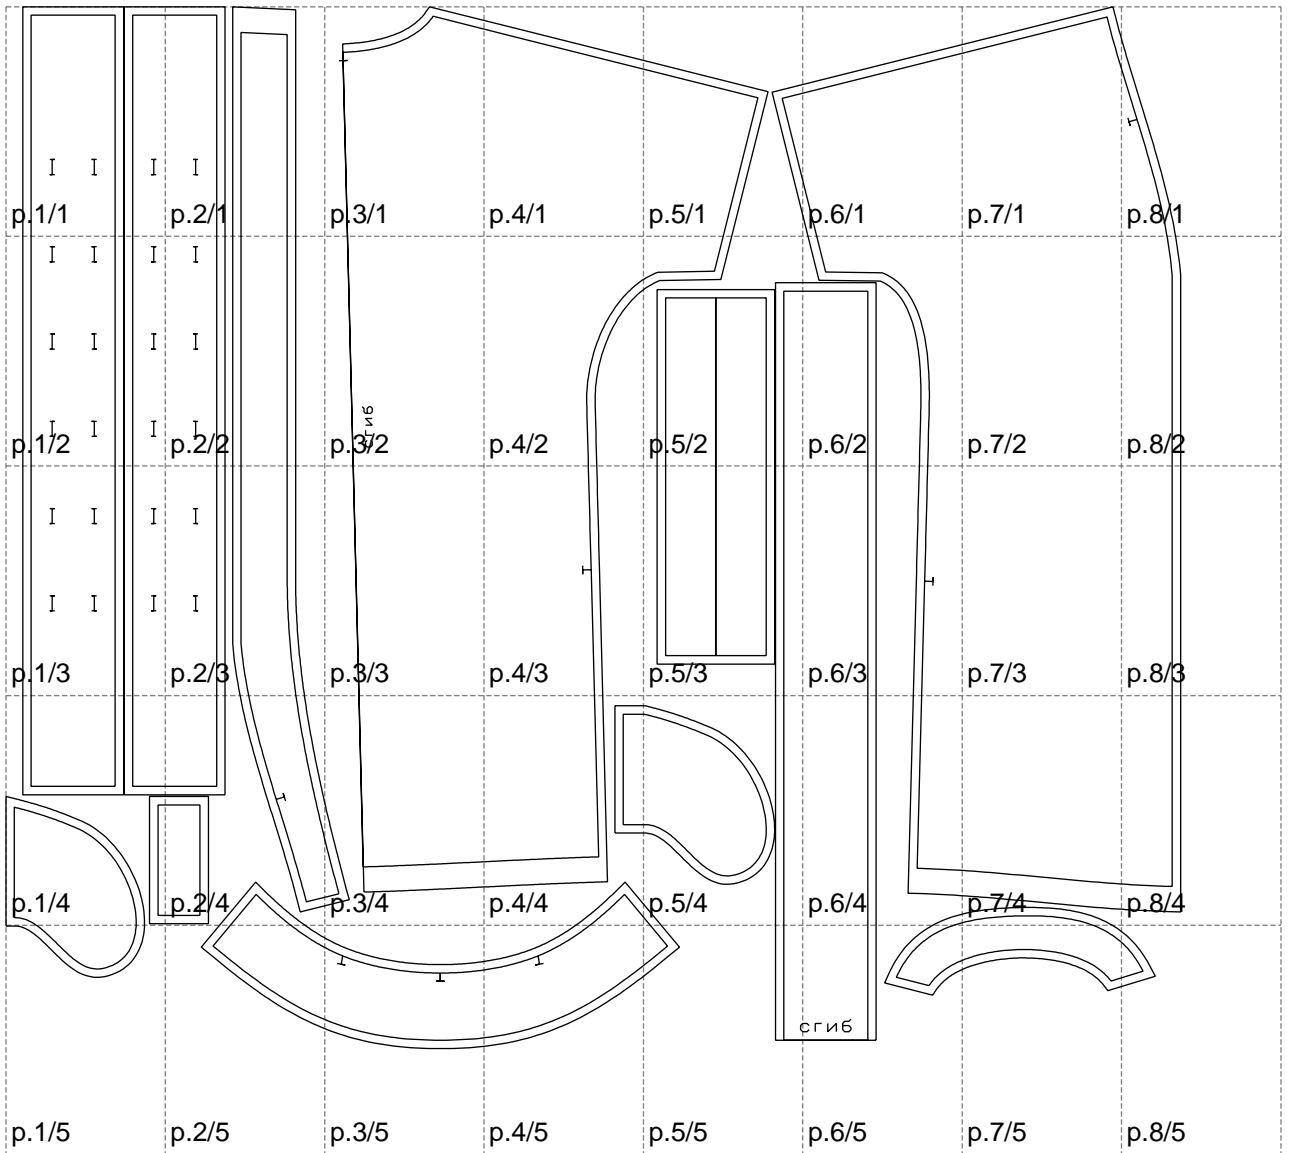

Not for print

Paper size: A4, size:1399.00 x1240.61 mm

# Example

size:1499.00 x2131.48 mm

Maneken =1 ver.0

rz\_1=170

rz\_16=108

rz\_17=92.5

rz\_18=89.2

rz\_19=116

rz\_20=113

---

. . . . .  
. . . . .  
. . . . .