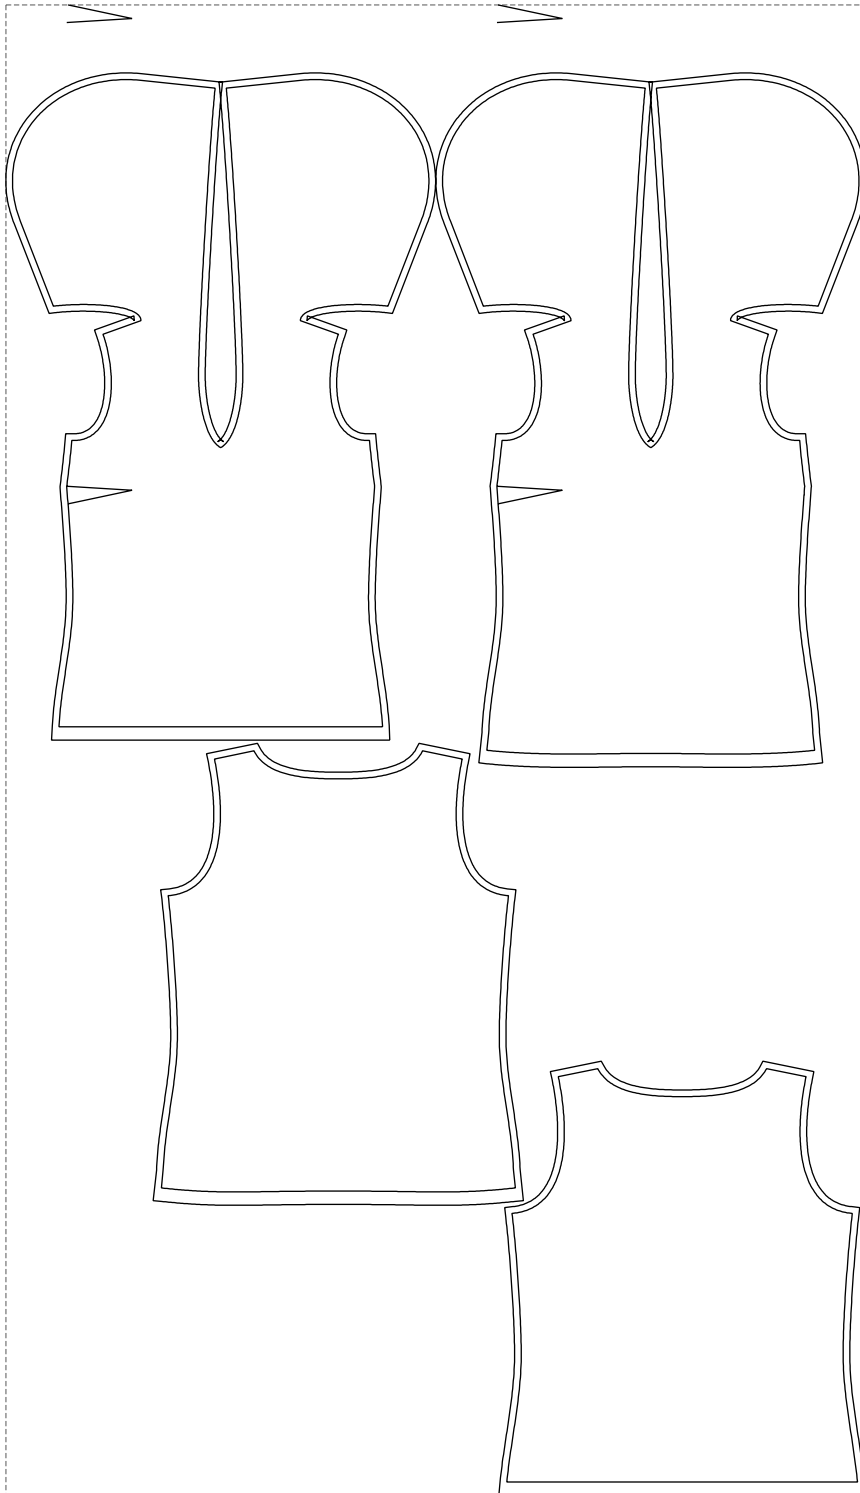

Not for print

Paper size: A4, size:1127.97 x1040.17 mm

# Example

size:1287.66 x2232.71 mm

Maneken =1 ver.0

rz\_1=170

rz\_16=88

rz\_17=75.6

rz\_18=67.6

rz\_19=96

rz\_20=94.6

---

. . . . .  
. . . . .  
. . . . .