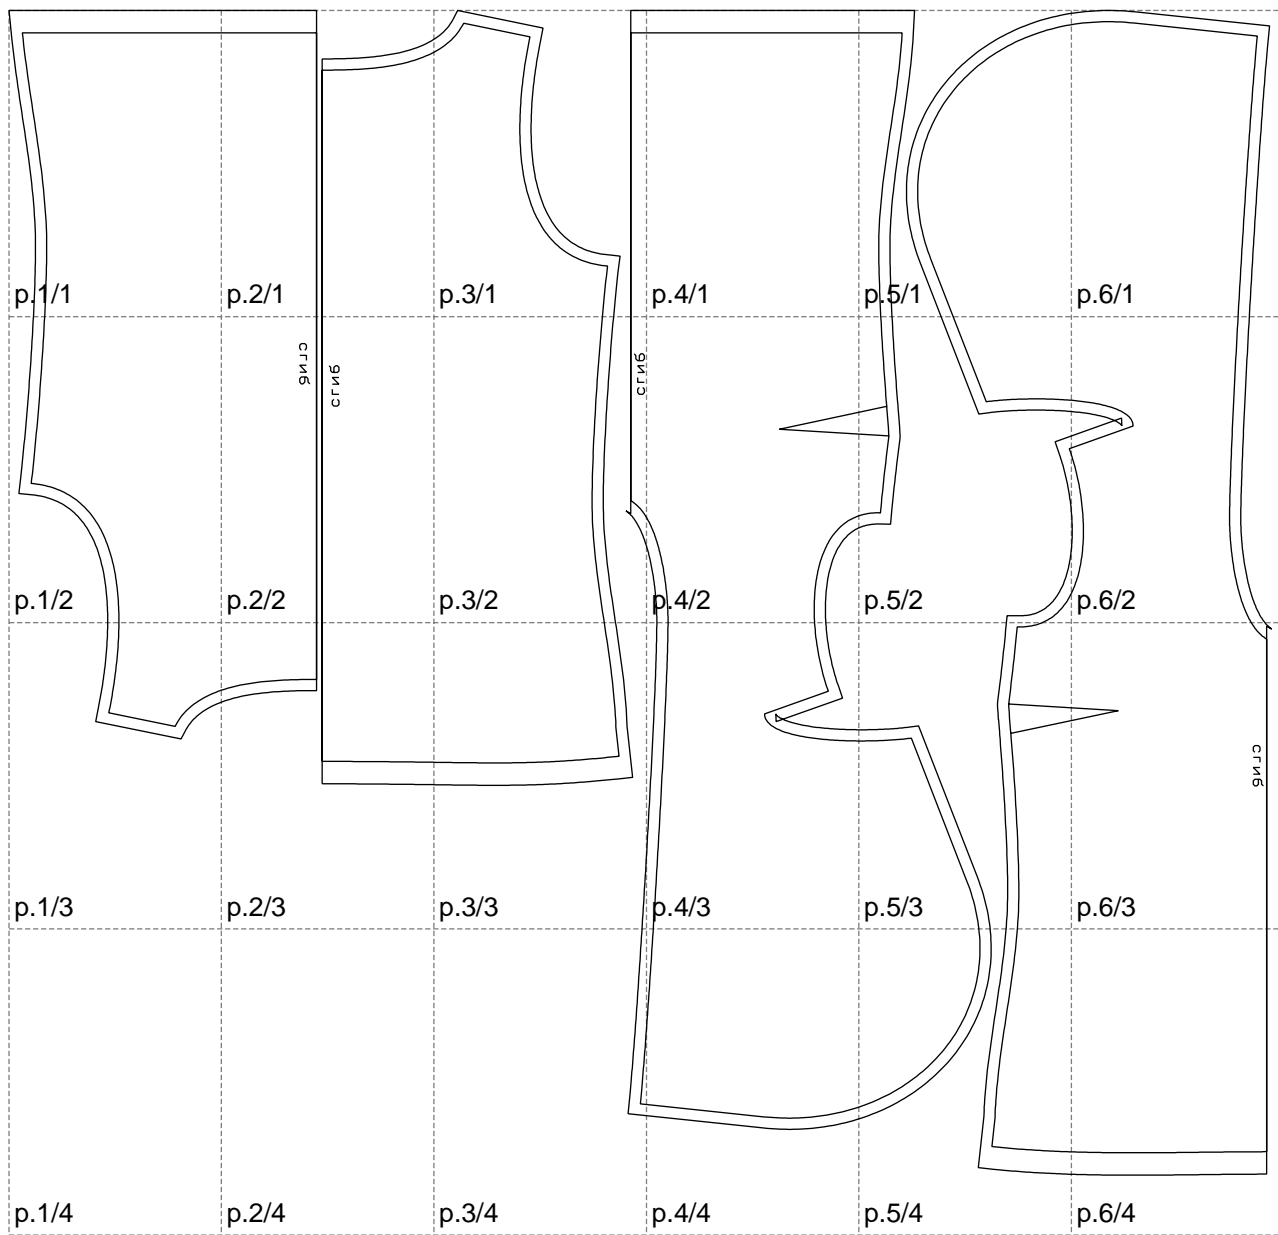

Not for print

Paper size: A4, size:1127.97 x1040.17 mm

# Example

size:1287.66 x2232.71 mm

Maneken =1 ver.0

rz\_1=170

rz\_16=88

rz\_17=75.6

rz\_18=67.6

rz\_19=96

rz\_20=94.6

---

. . . . .  
. . . . .  
. . . . .