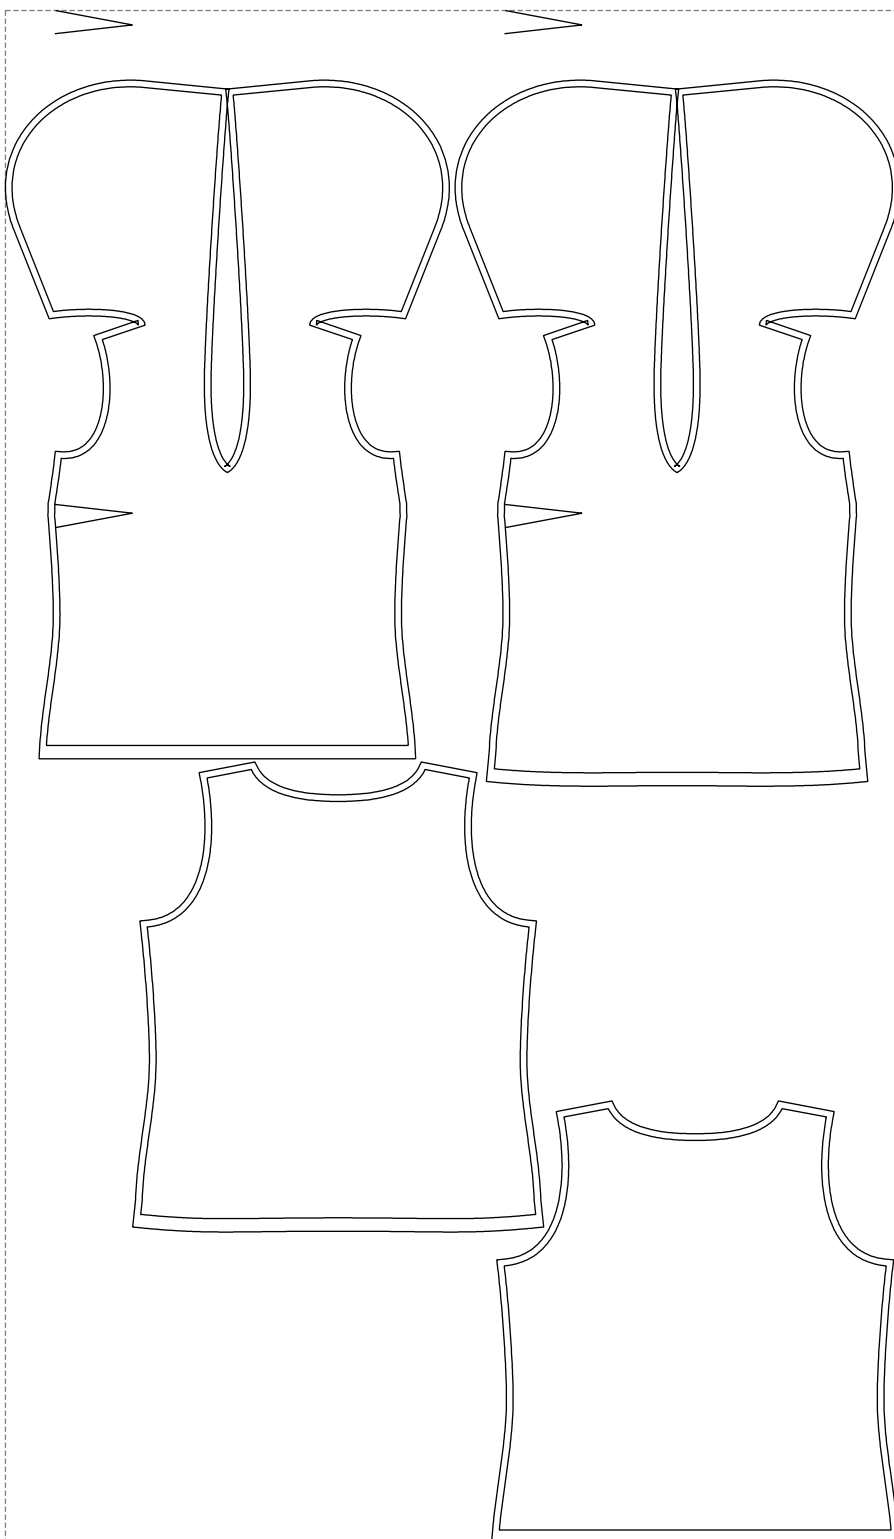

Not for print

Paper size: A4, size:1238.45 x1057.52 mm

Example

size:1338.18 x2296.10 mm

Maneken =1 ver.0

rz_1=170

rz_16=100

rz_17=85.4

rz_18=80.2

rz_19=108

rz_20=105.4

.
.
.