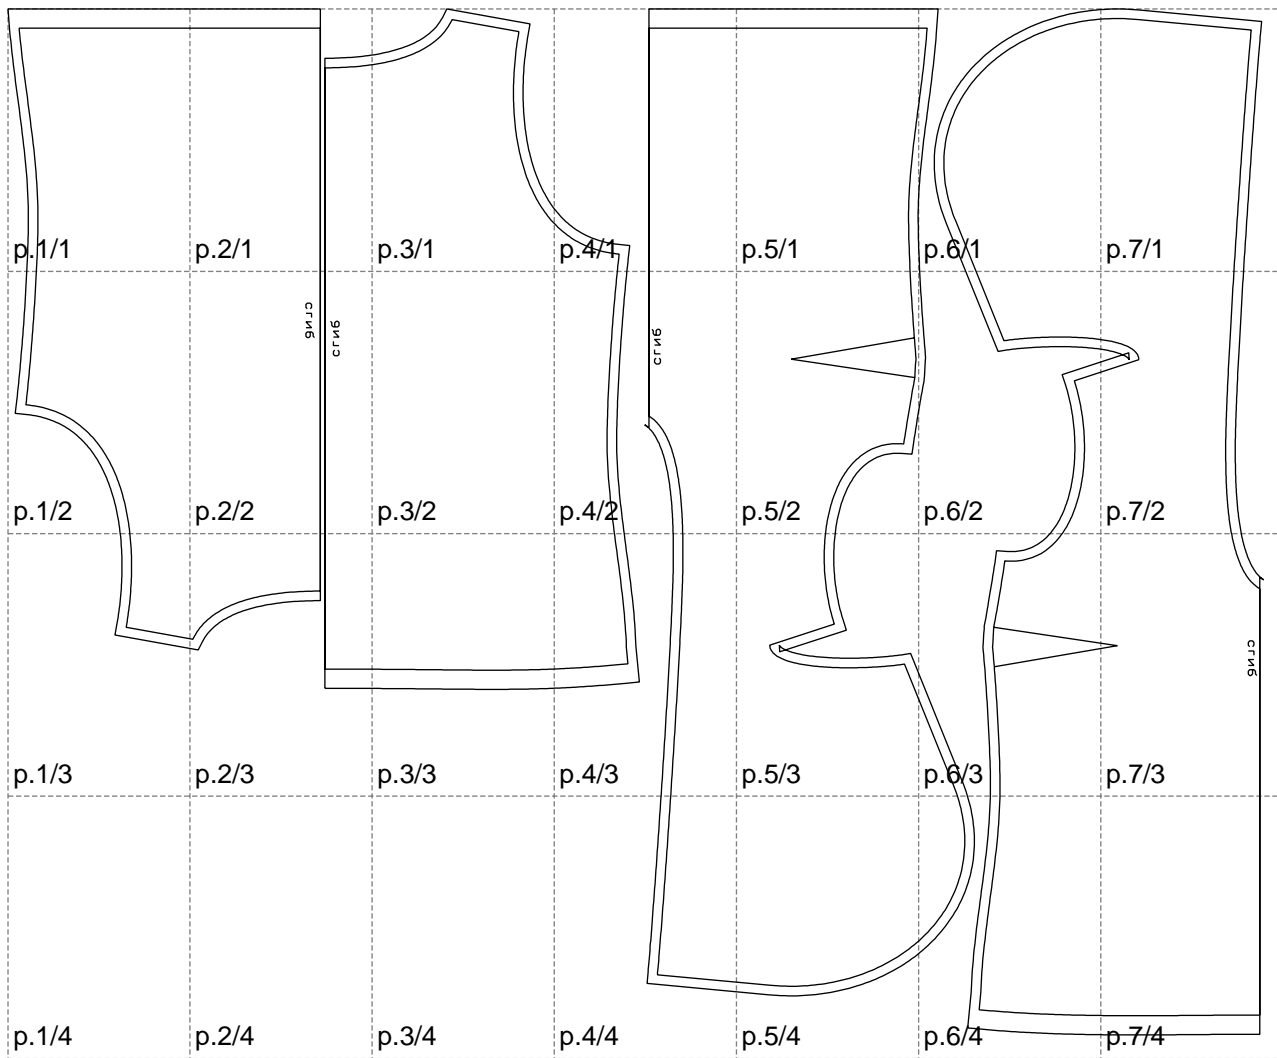

Not for print

Paper size: A4, size:1308.71 x1068.98 mm

# Example

size:1358.88 x2487.61 mm

Maneken =1 ver.0

rz\_1=170

rz\_16=108

rz\_17=92.5

rz\_18=89.2

rz\_19=116

rz\_20=113

---

. . . . .  
. . . . .  
. . . . .