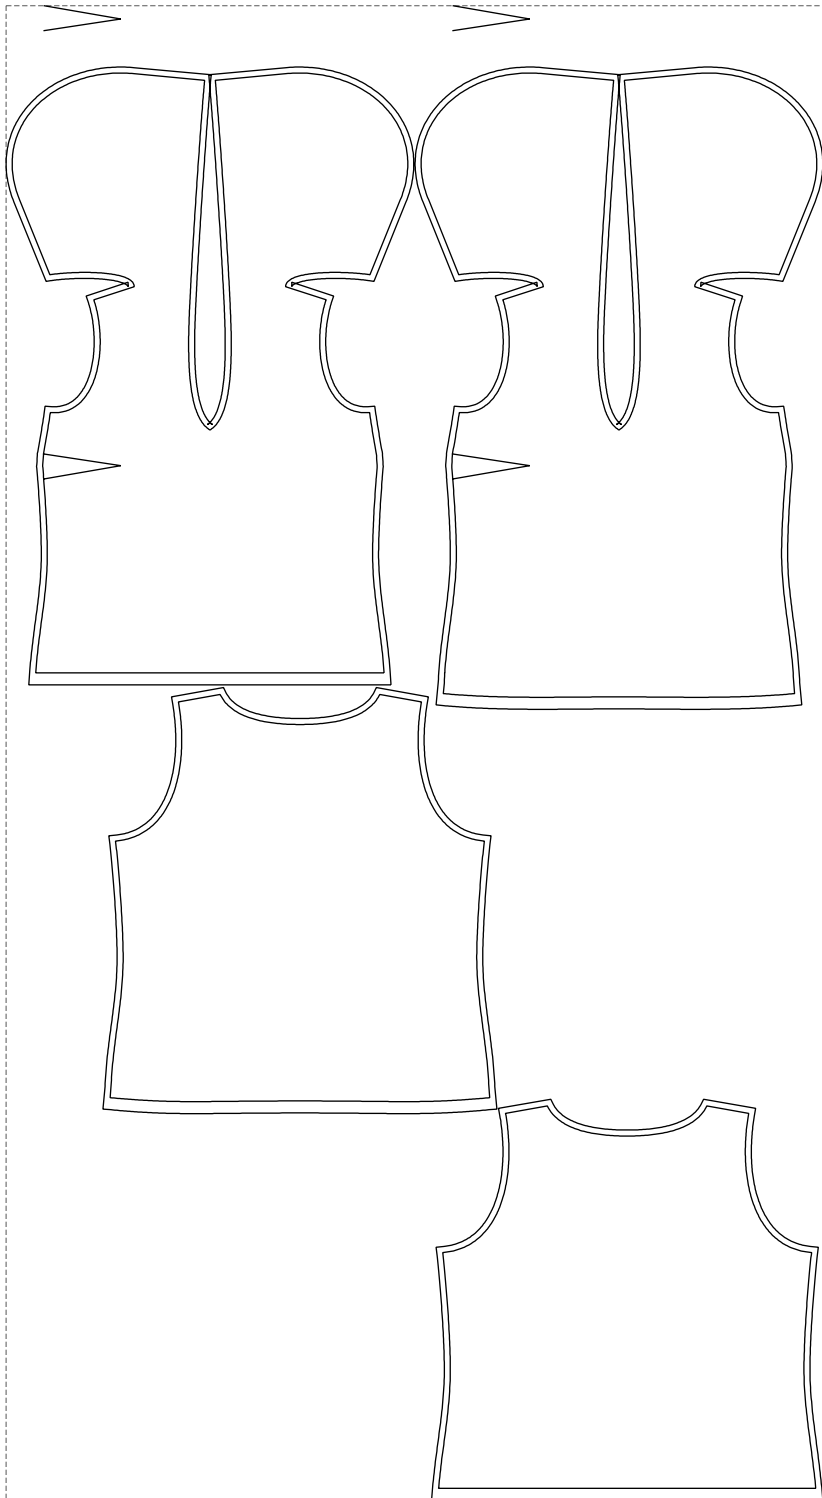

Not for print

Paper size: A4, size:1308.71 x1068.98 mm

# Example

size:1358.88 x2487.61 mm

Maneken =1 ver.0

rz\_1=170

rz\_16=108

rz\_17=92.5

rz\_18=89.2

rz\_19=116