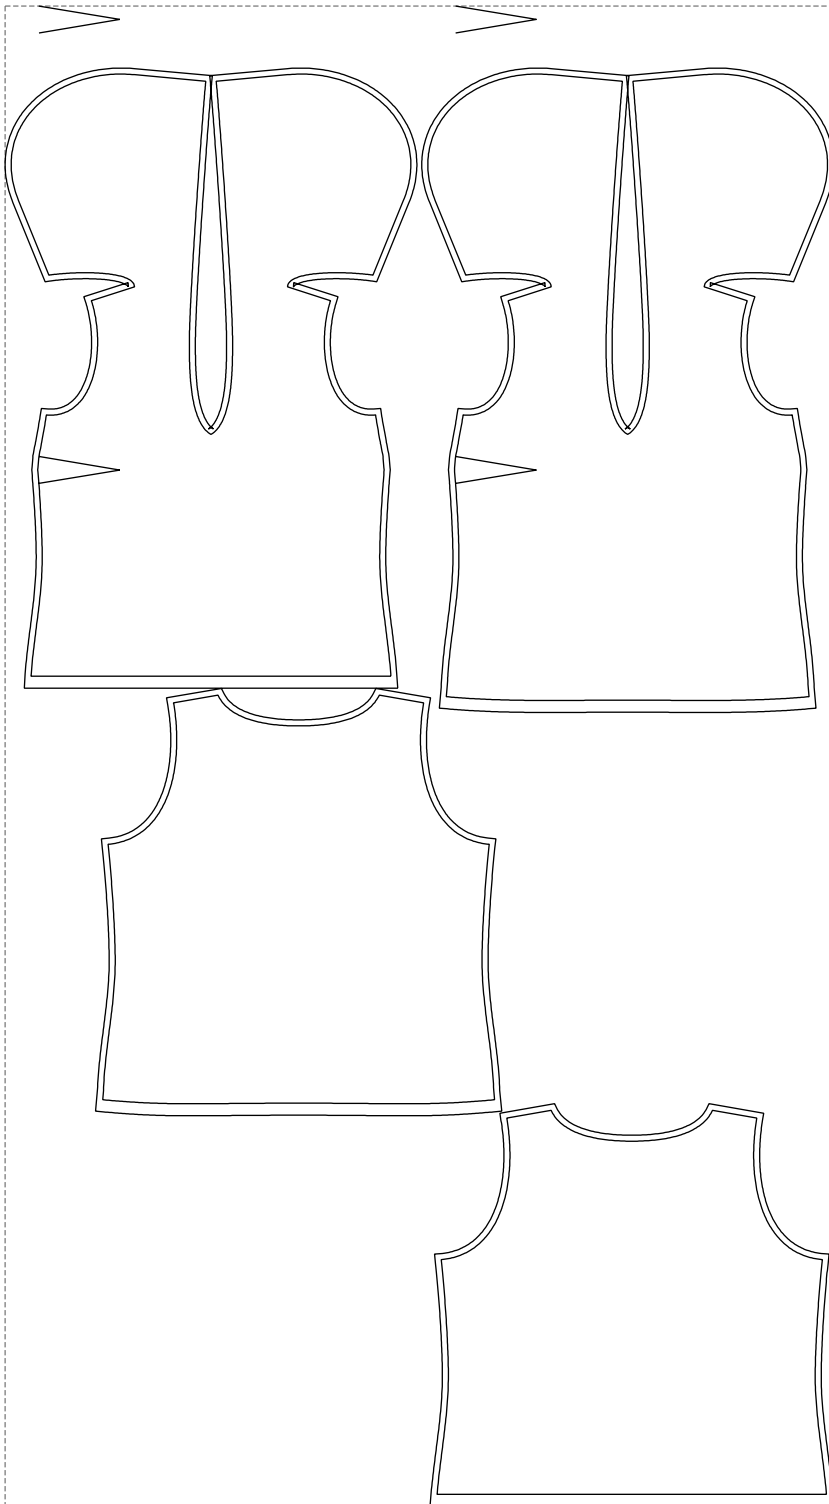

Not for print

Paper size: A4, size:1338.81 x1072.53 mm

# Example

size:1378.42 x2496.98 mm

Maneken =1 ver.0

rz\_1=170

rz\_16=112

rz\_17=96.2

rz\_18=94

rz\_19=120