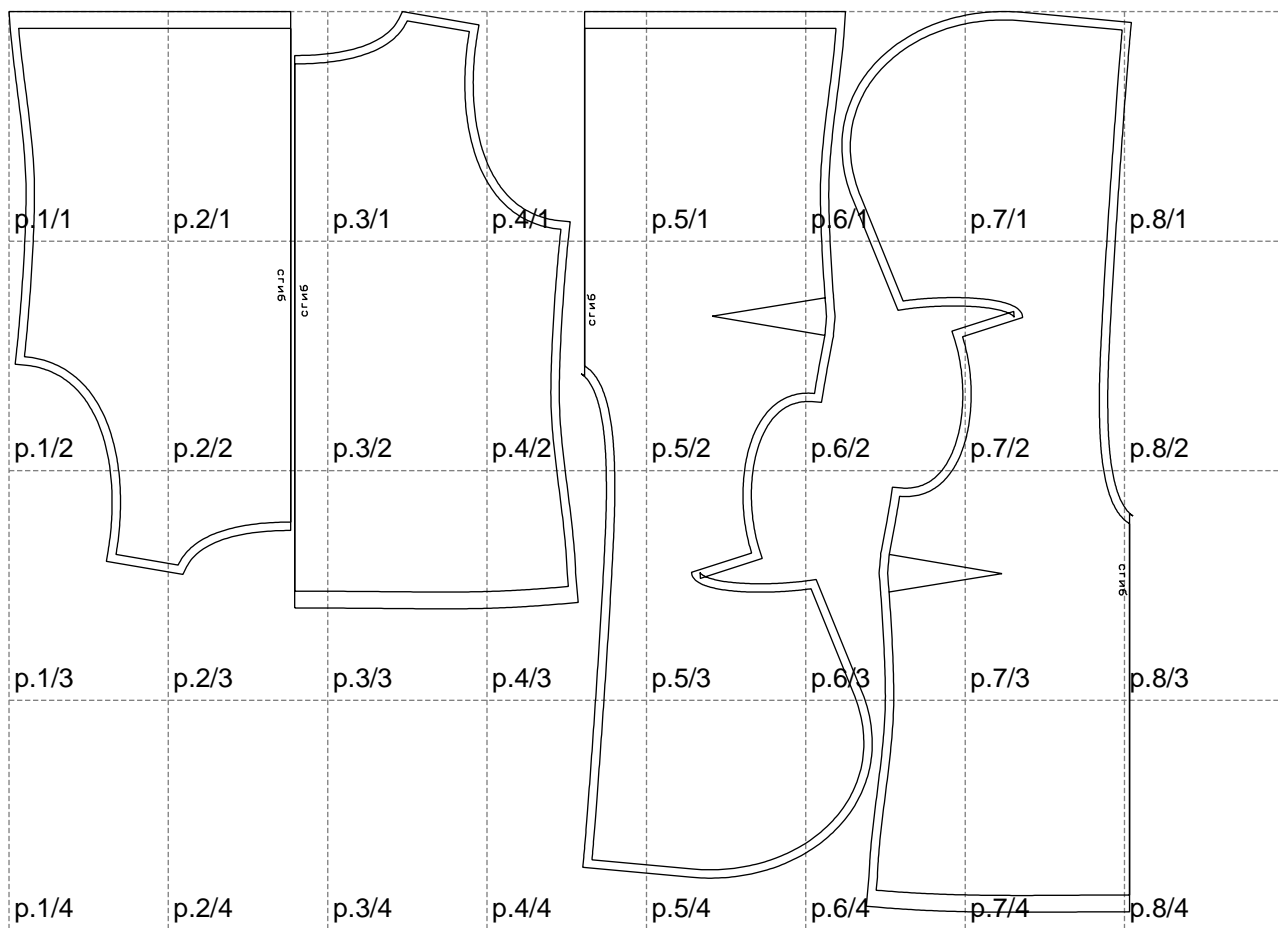

Not for print

Paper size: A4, size:1338.81 x1072.53 mm

# Example

size:1378.42 x2496.98 mm

Maneken =1 ver.0

rz\_1=170

rz\_16=112

rz\_17=96.2

rz\_18=94

rz\_19=120

rz\_20=117

---

. . . . .  
. . . . .  
. . . . .