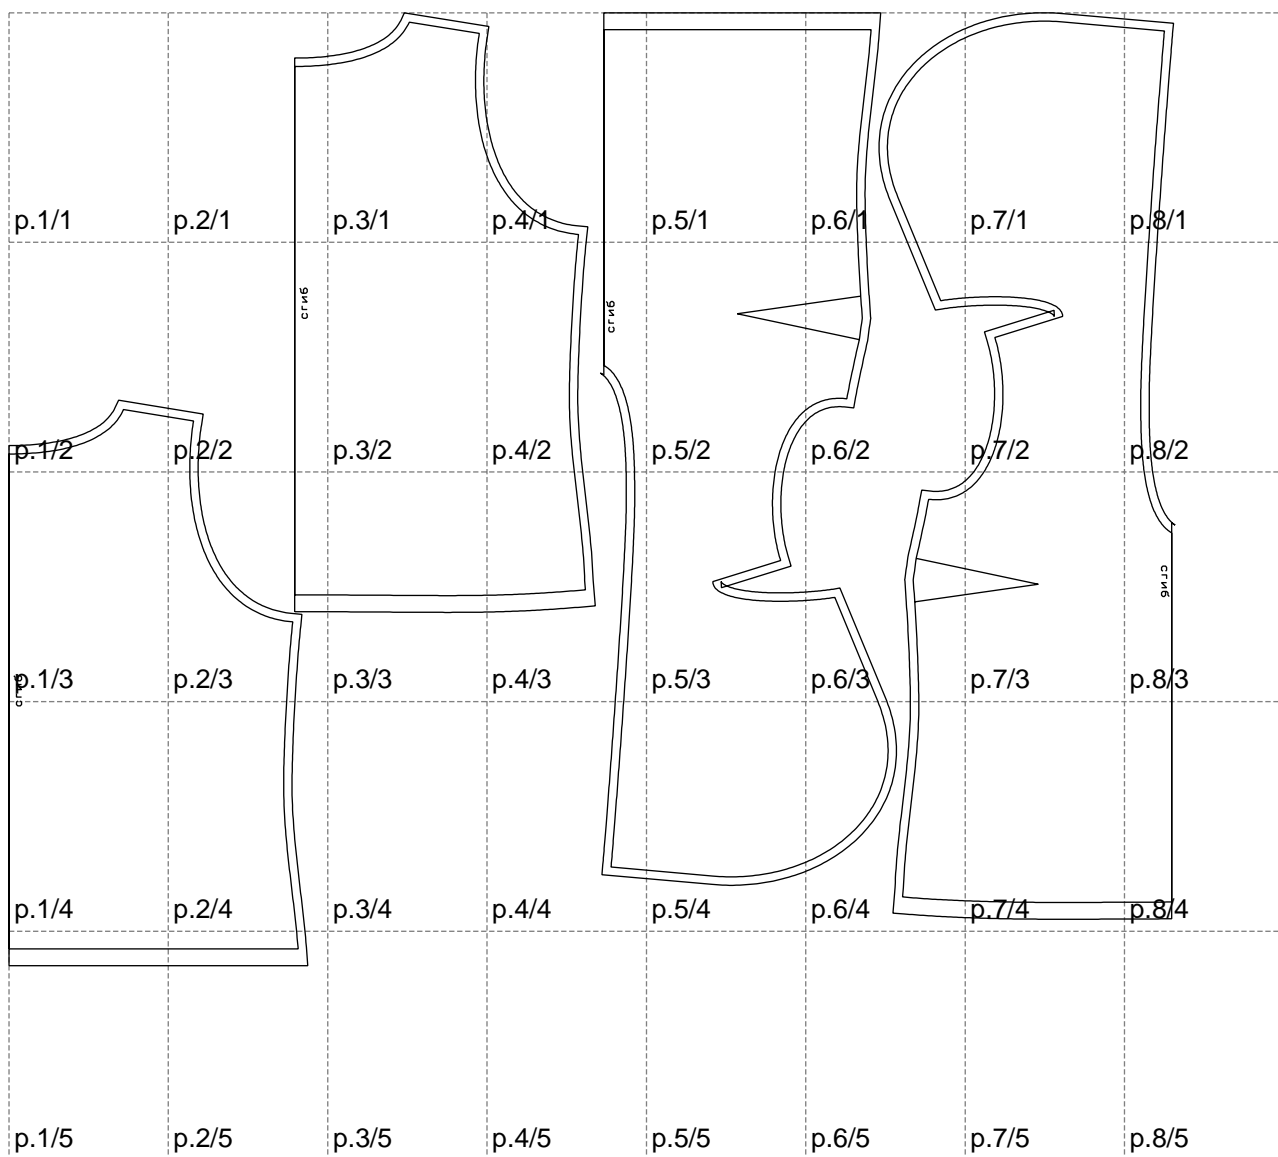

Not for print

Paper size: A4, size:1388.97 x1134.69 mm

# Example

size:1398.77 x2520.65 mm

Maneken =1 ver.0

rz\_1=170

rz\_16=120

rz\_17=104

rz\_18=103.6

rz\_19=128

rz\_20=125.1

---

. . . . .  
. . . . .  
. . . . .