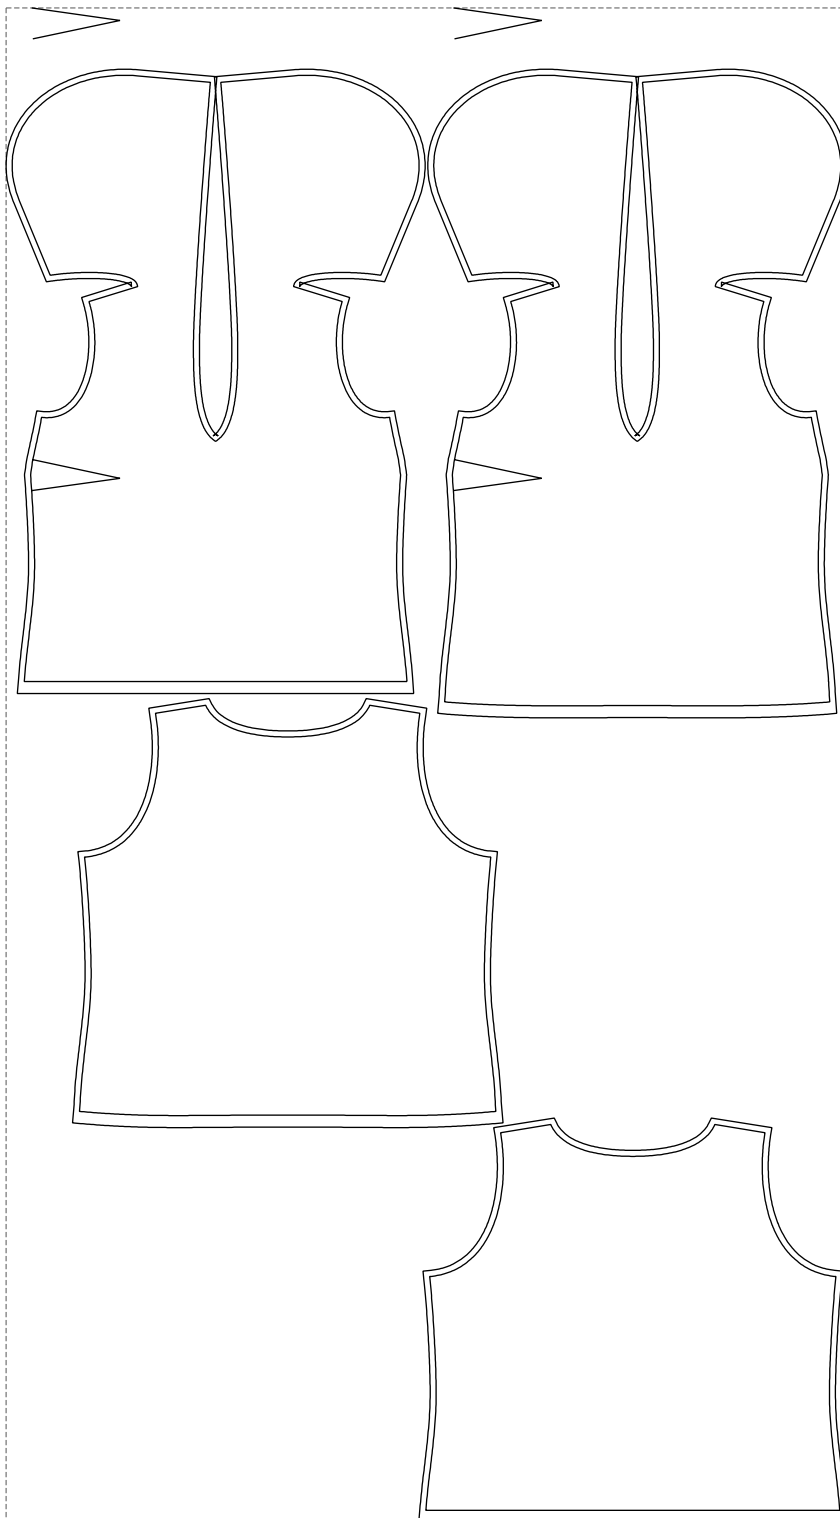

Not for print

Paper size: A4, size:1388.97 x1134.69 mm

# Example

size:1398.77 x2520.65 mm

Maneken =1 ver.0

rz\_1=170

rz\_16=120

rz\_17=104

rz\_18=103.6

rz\_19=128

rz\_20=125.1

---

. . . . .  
. . . . .  
. . . . .