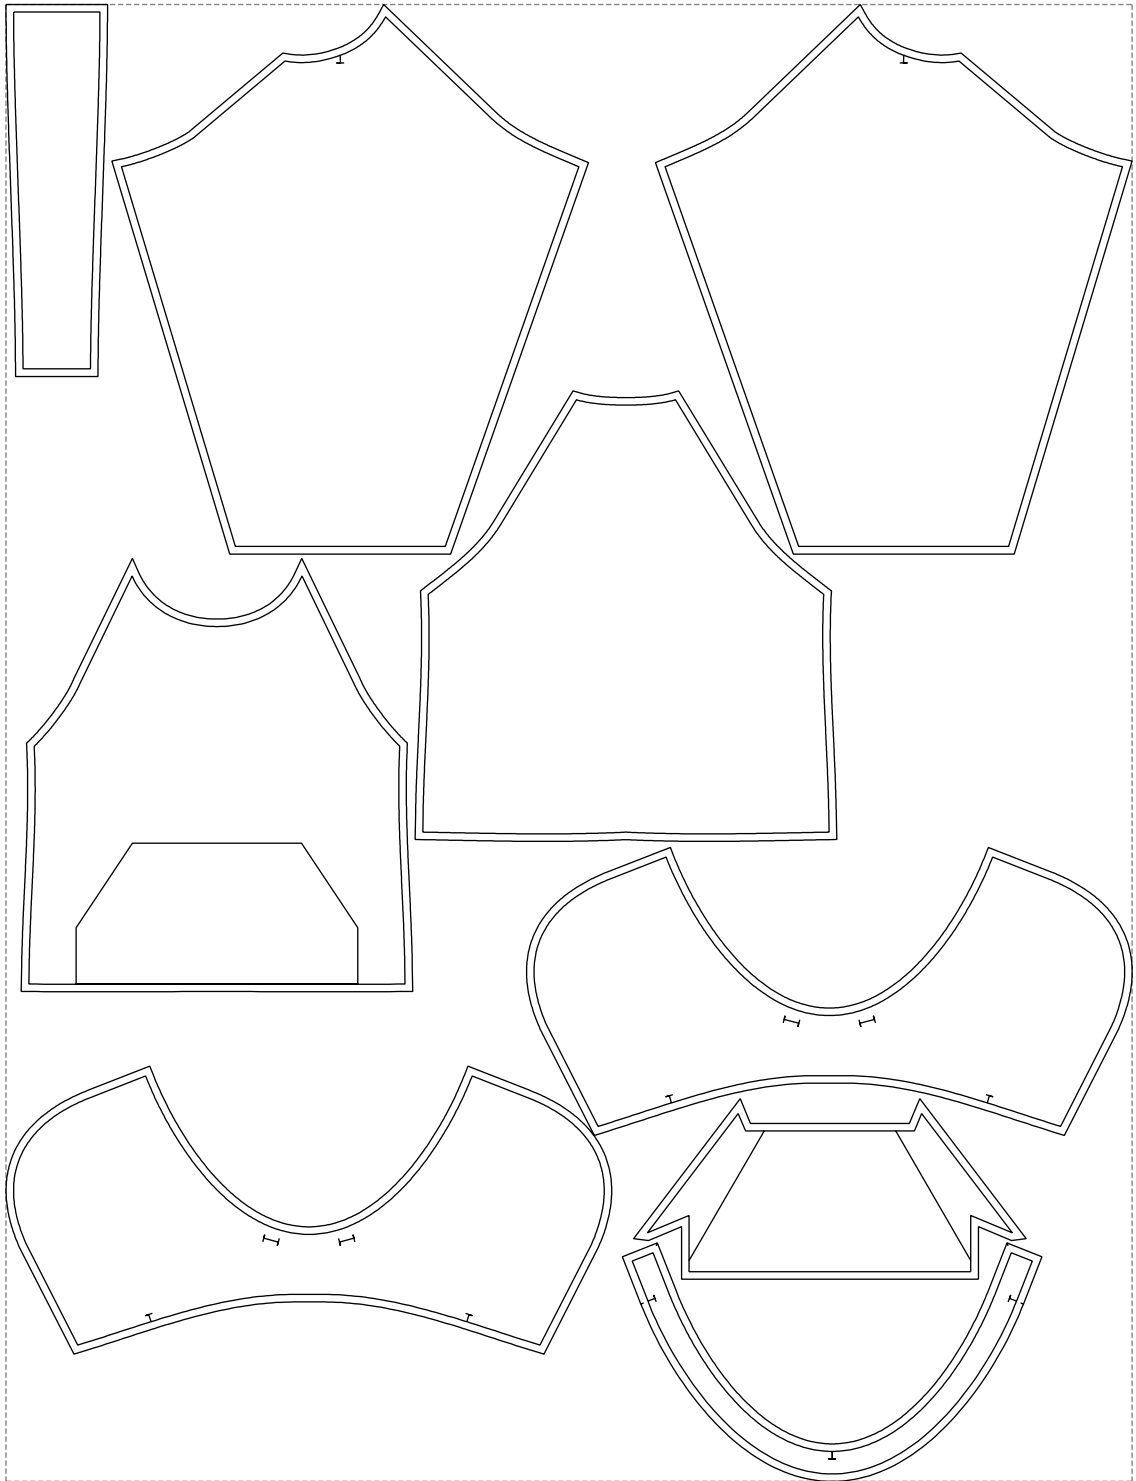

Not for print

Paper size: A4, size:1399.00 x1075.22 mm

# Example

size:1499.00 x1966.46 mm

Maneken =1 ver.0

rz\_1=170

rz\_16=88

rz\_17=75.6

rz\_18=67.6

rz\_19=96

rz\_20=94.6

---

. . . . .  
. . . . .  
. . . . .