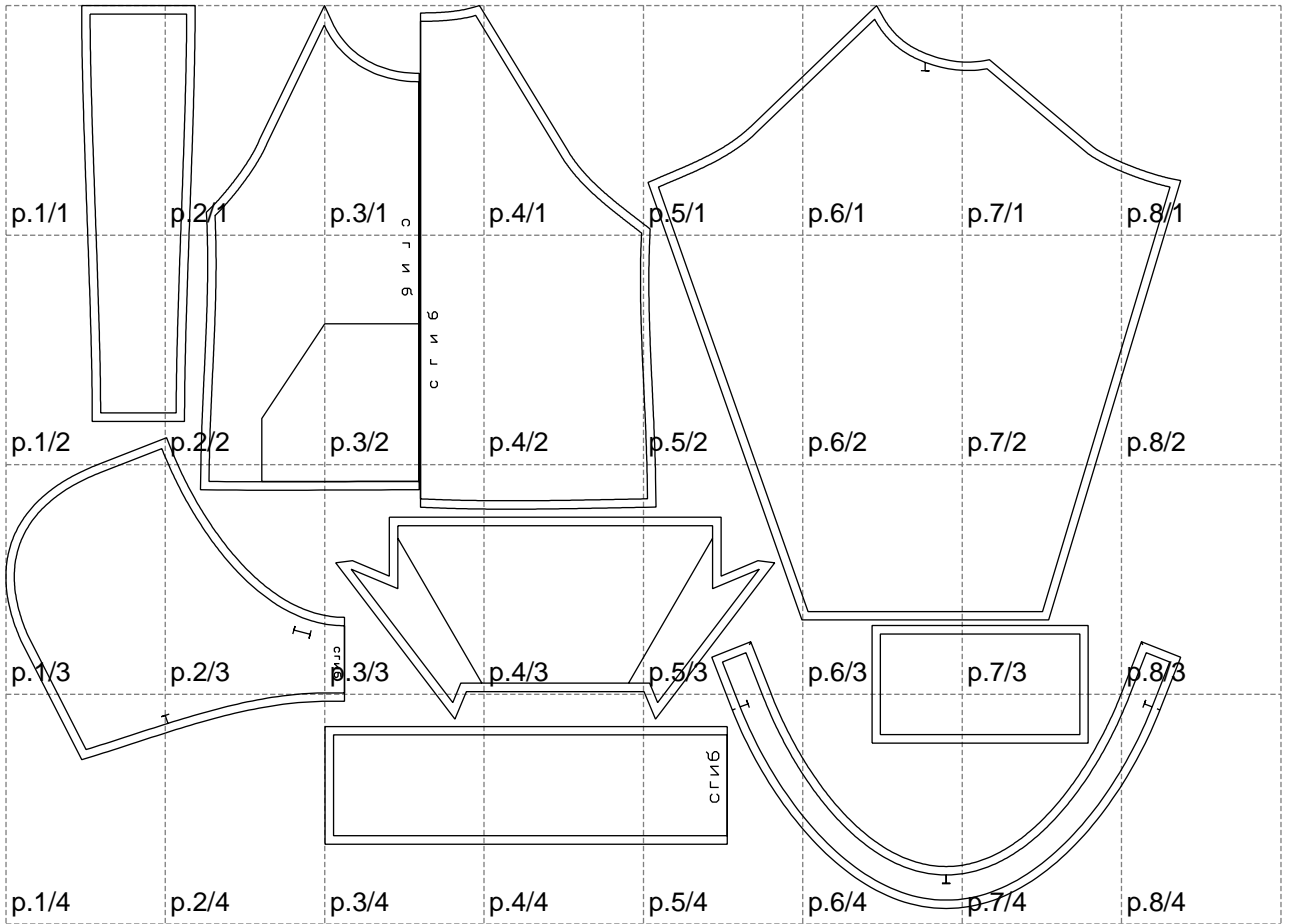

Not for print

Paper size: A4, size:1399.00 x1075.22 mm

# Example

size:1499.00 x1966.46 mm

Maneken =1 ver.0

rz\_1=170

rz\_16=88

rz\_17=75.6

rz\_18=67.6

rz\_19=96

rz\_20=94.6

---

. . . . .  
. . . . .  
. . . . .