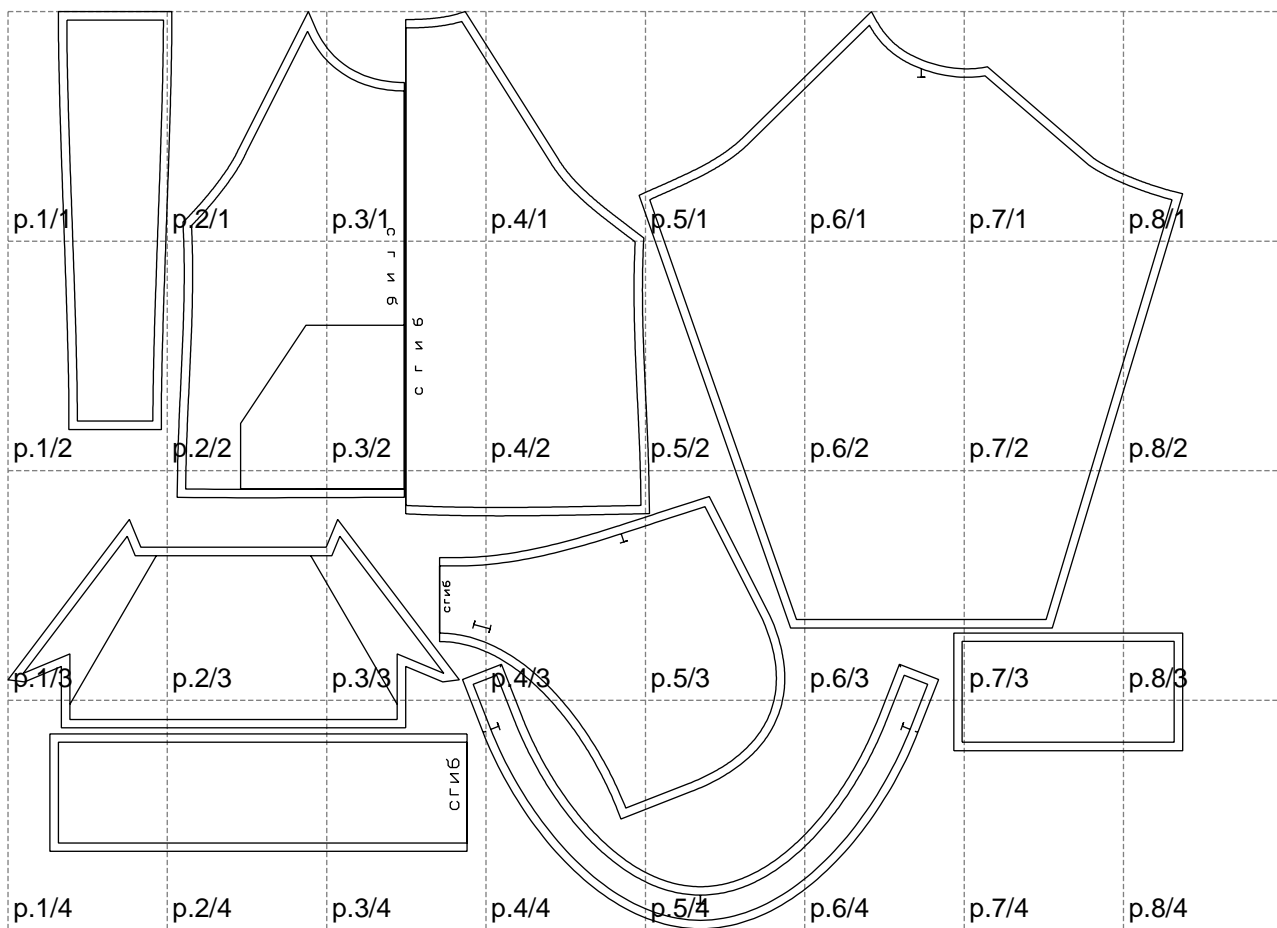

Not for print

Paper size: A4, size:1399.00 x1092.10 mm

# Example

size:1499.00 x2075.07 mm

Maneken =1 ver.0

rz\_1=170

rz\_16=92

rz\_17=78.8

rz\_18=71.8

rz\_19=100

rz\_20=98.1

---

. . . . .  
. . . . .  
. . . . .