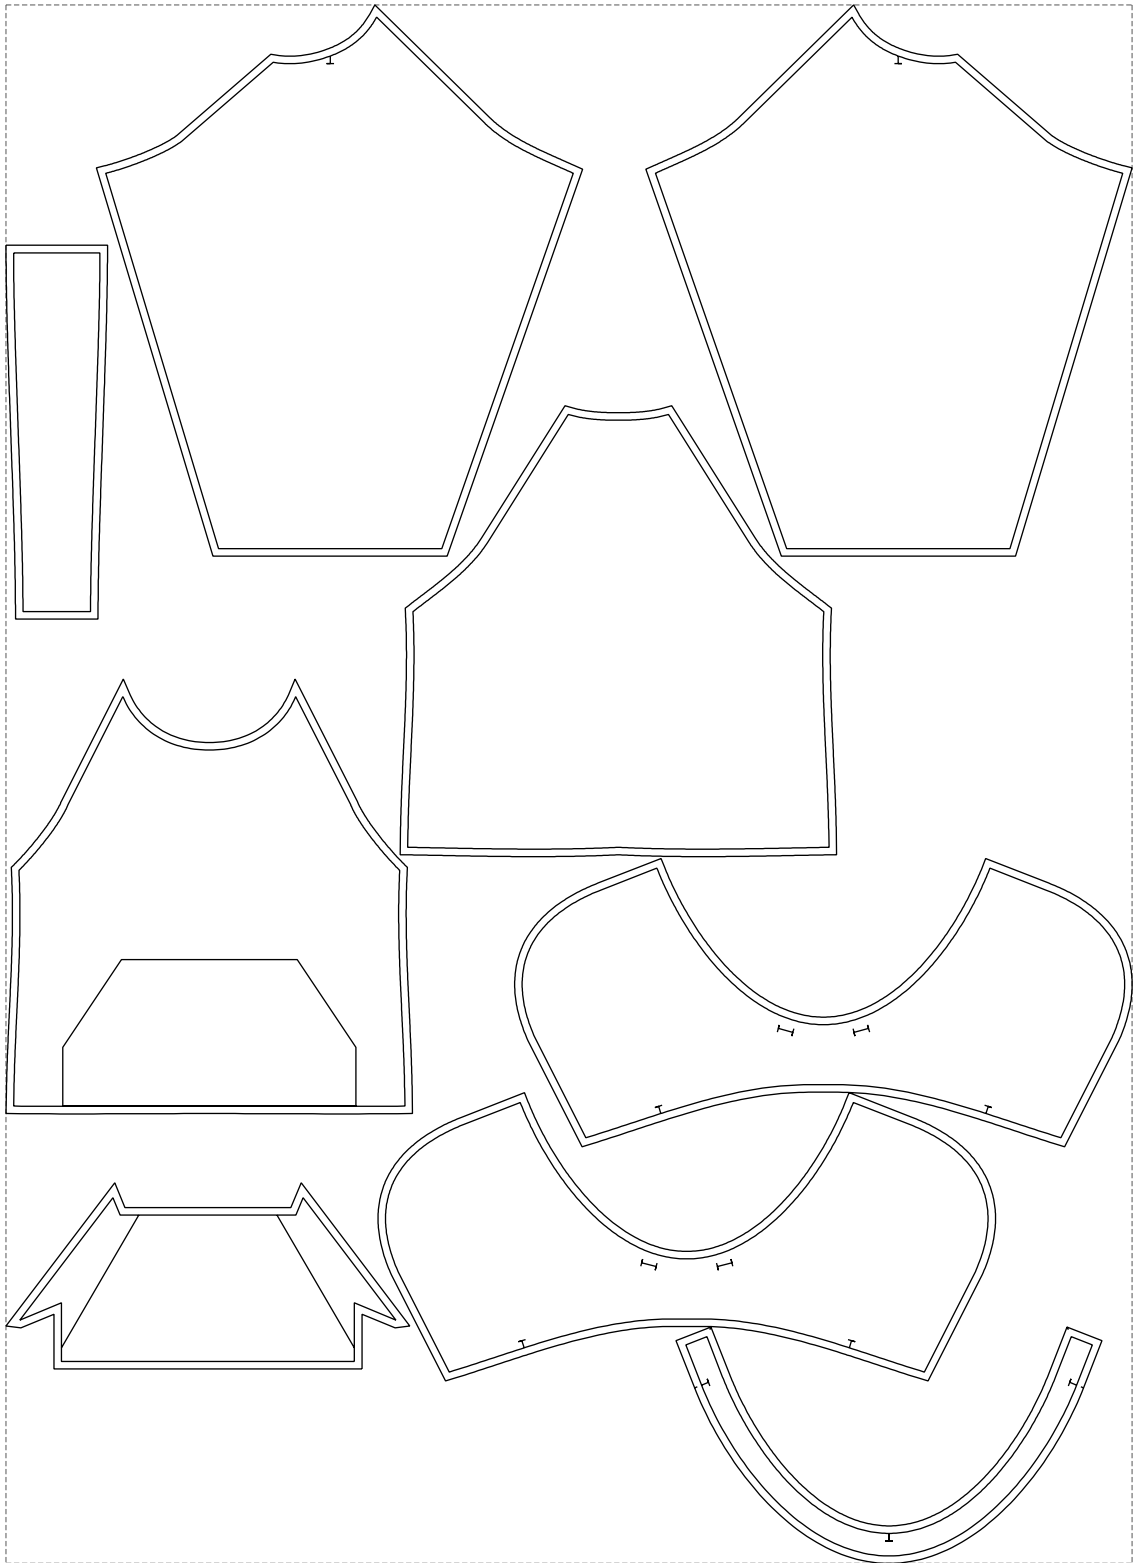

Not for print

Paper size: A4, size:1399.00 x1092.10 mm

# Example

size:1499.00 x2075.07 mm

Maneken =1 ver.0

rz\_1=170

rz\_16=92

rz\_17=78.8

rz\_18=71.8

rz\_19=100

rz\_20=98.1

---

. . . . .  
. . . . .  
. . . . .