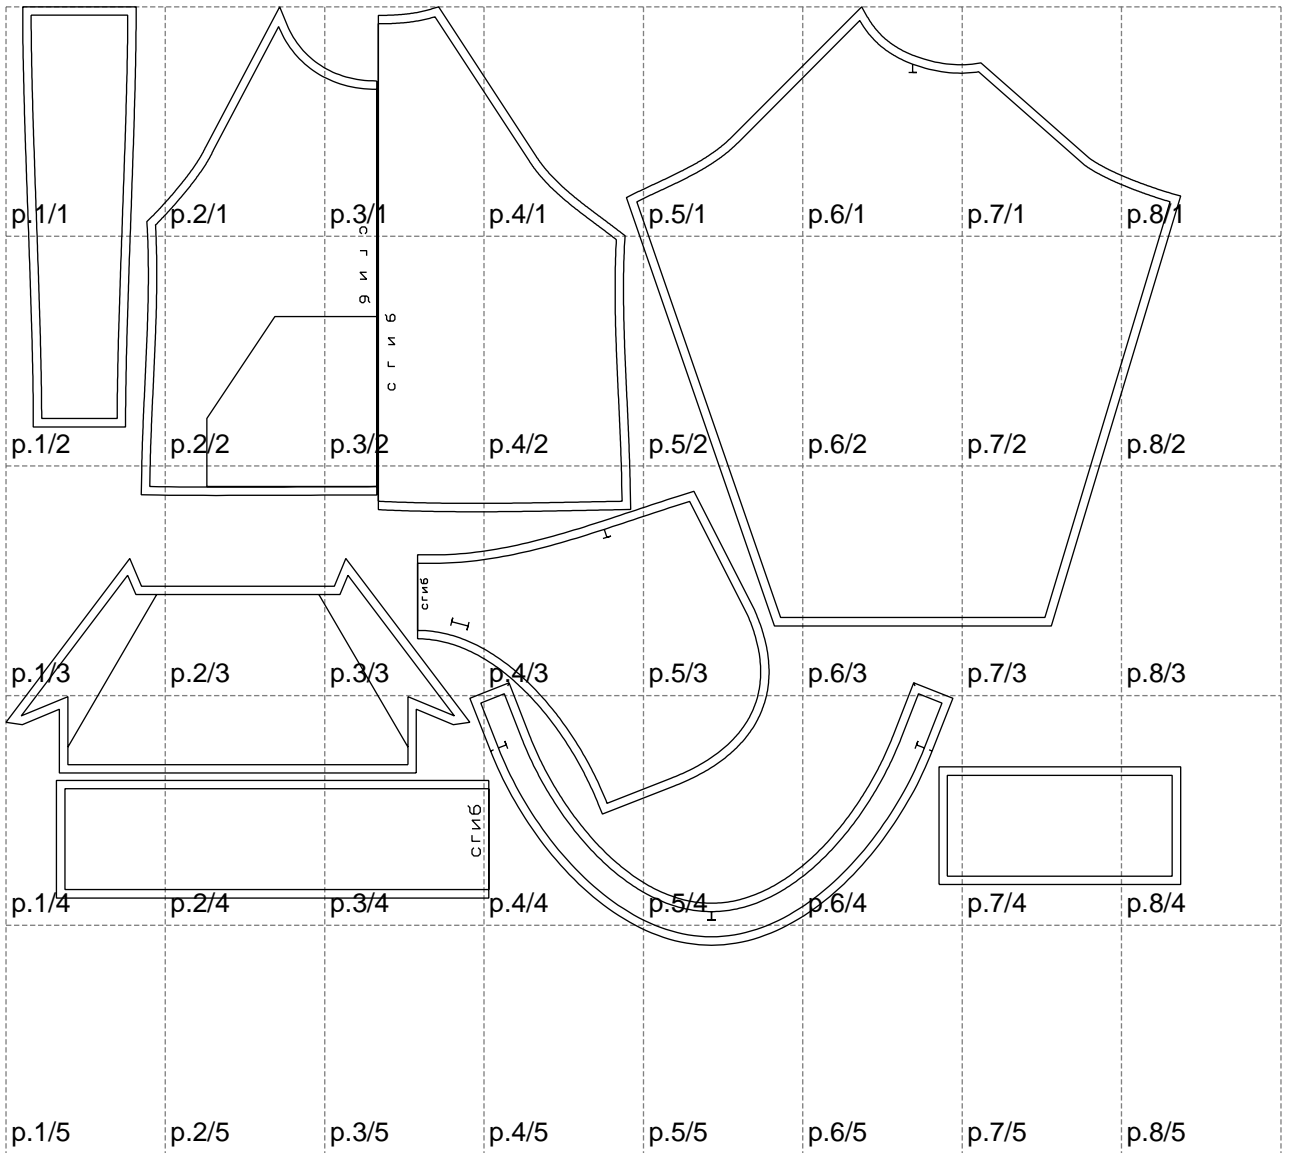

Not for print

Paper size: A4, size:1399.00 x1117.52 mm

# Example

size:1499.00 x2120.41 mm

Maneken =1 ver.0

rz\_1=170

rz\_16=96

rz\_17=82

rz\_18=76

rz\_19=104

rz\_20=101.8

---

. . . . .  
. . . . .  
. . . . .