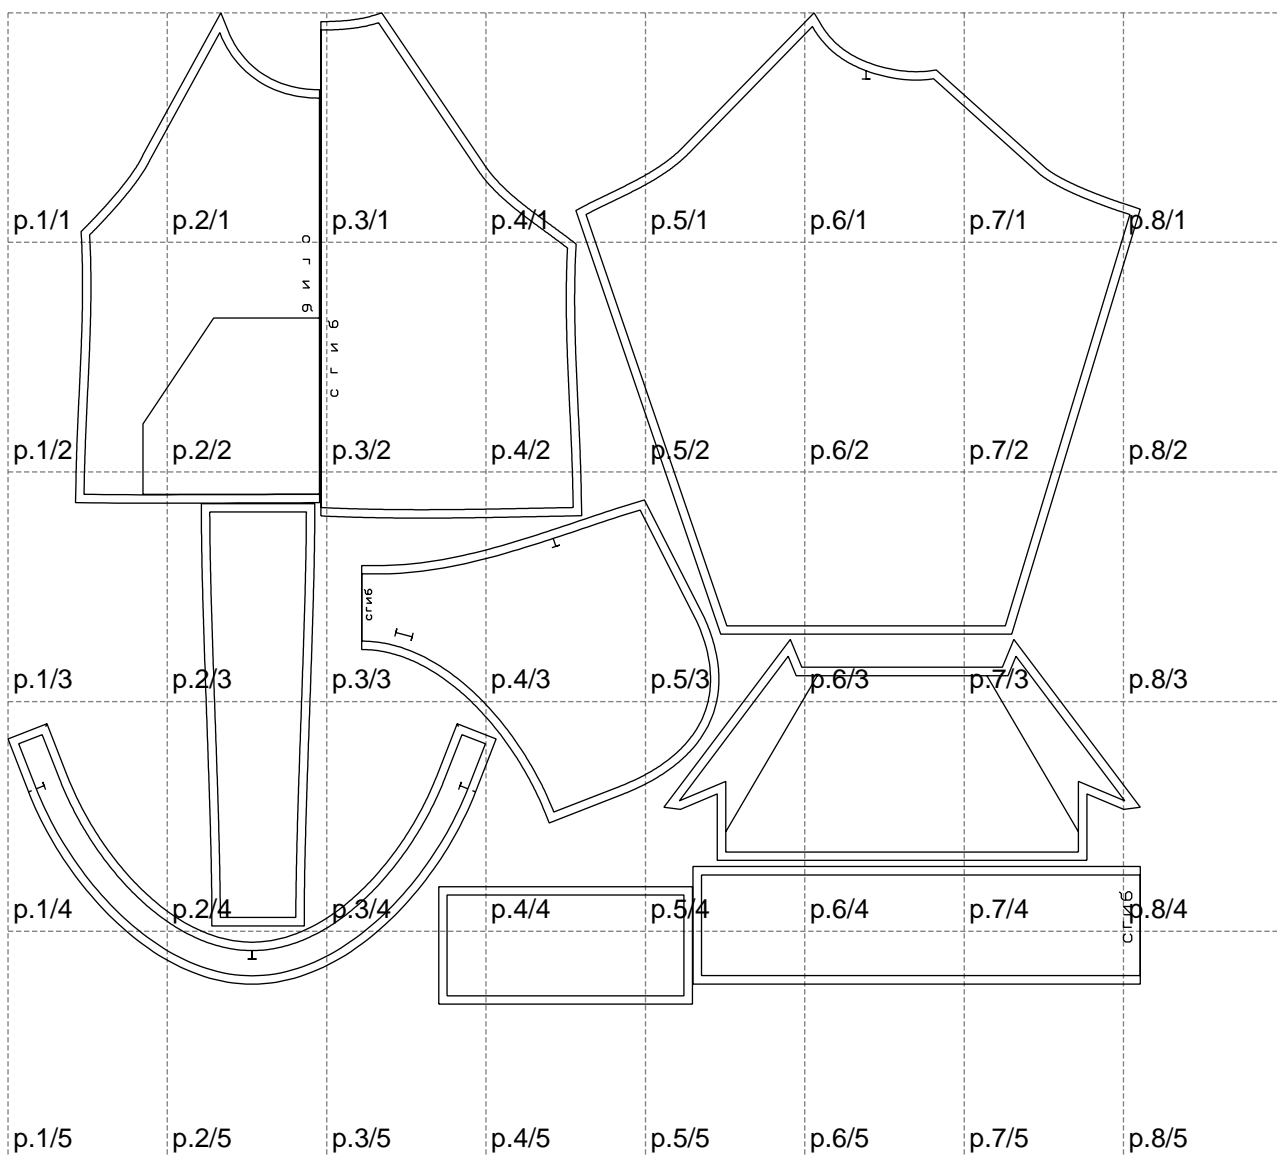

Not for print

Paper size: A4, size:1348.54 x1180.64 mm

# Example

size:1499.00 x2156.22 mm

Maneken =1 ver.0

rz\_1=170

rz\_16=100

rz\_17=85.4

rz\_18=80.2

rz\_19=108

rz\_20=105.4

---

. . . . .  
. . . . .  
. . . . .