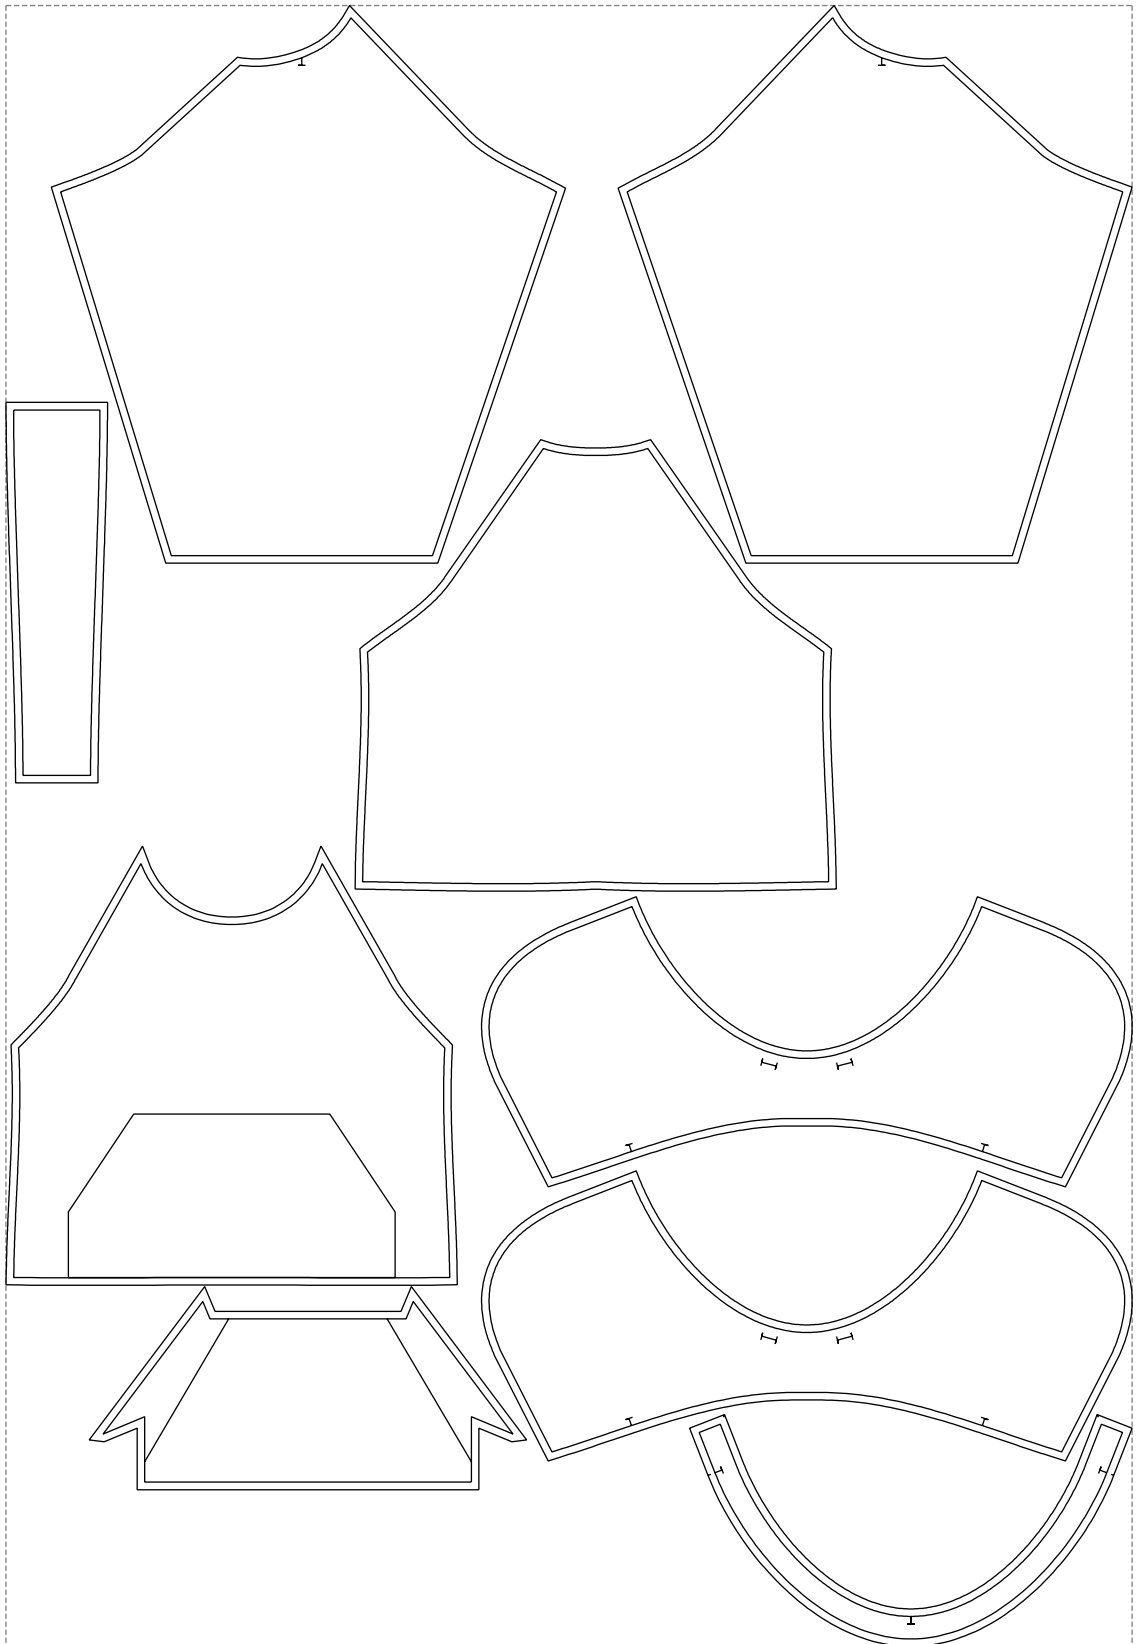

Not for print

Paper size: A4, size:1368.63 x1226.47 mm

# Example

size:1499.00 x2184.83 mm

Maneken =1 ver.0

rz\_1=170

rz\_16=104

rz\_17=88.9

rz\_18=84.4

rz\_19=112

rz\_20=109.3

---

. . . . .  
. . . . .  
. . . . .