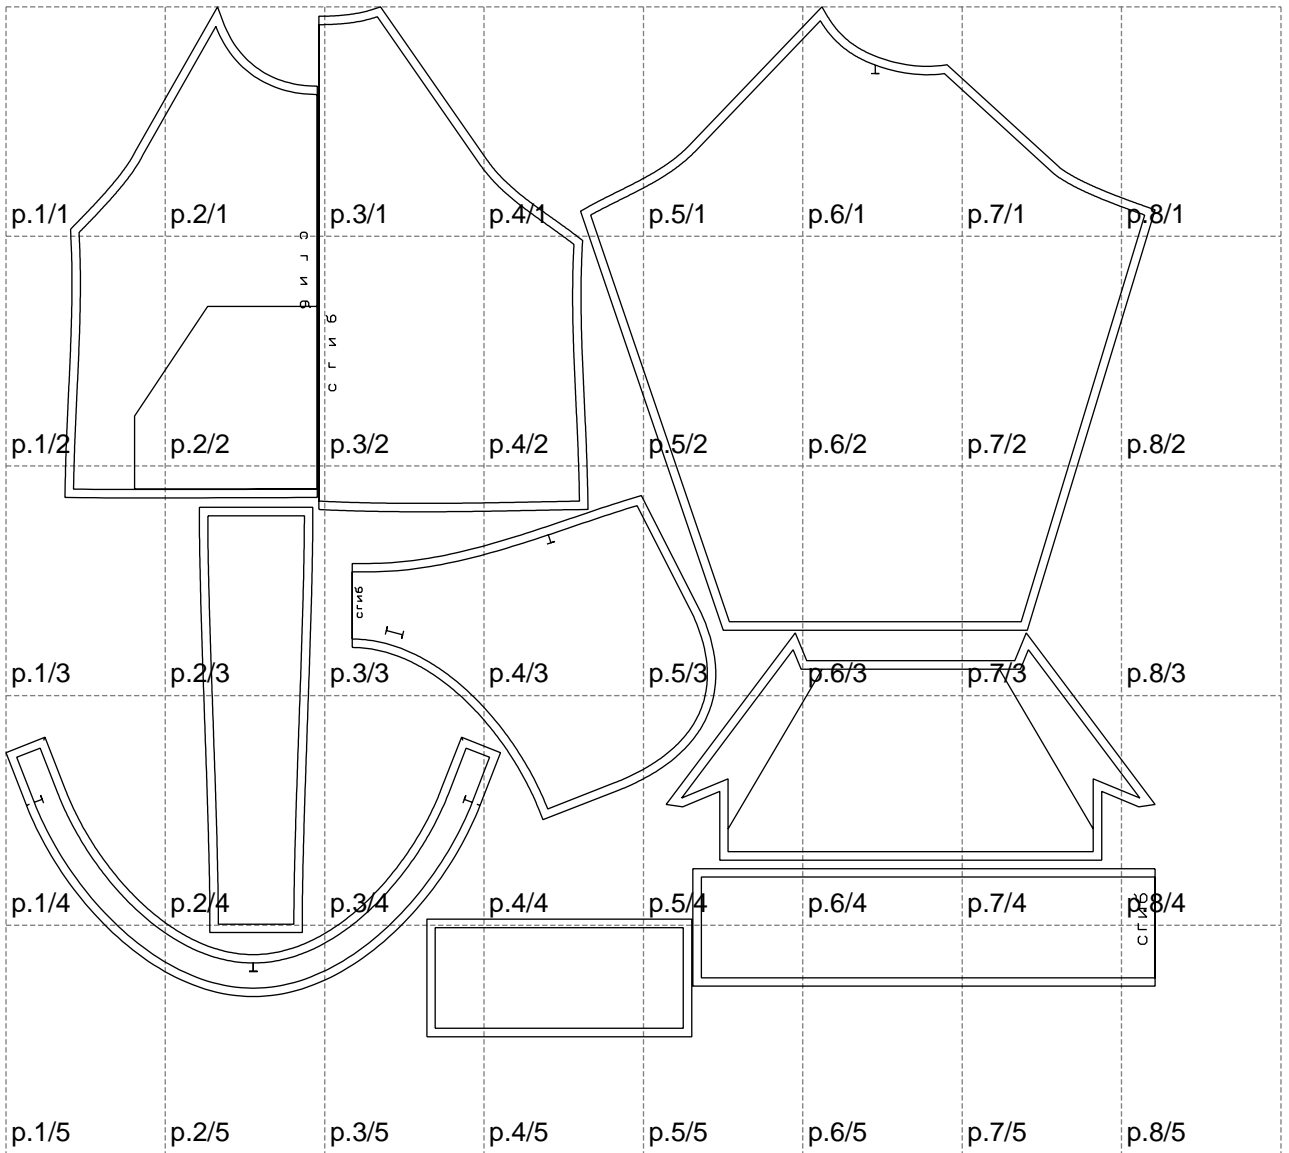

Not for print

Paper size: A4, size:1368.63 x1226.47 mm

# Example

size:1499.00 x2184.83 mm

Maneken =1 ver.0

rz\_1=170

rz\_16=104

rz\_17=88.9

rz\_18=84.4

rz\_19=112

rz\_20=109.3

---

. . . . .  
. . . . .  
. . . . .