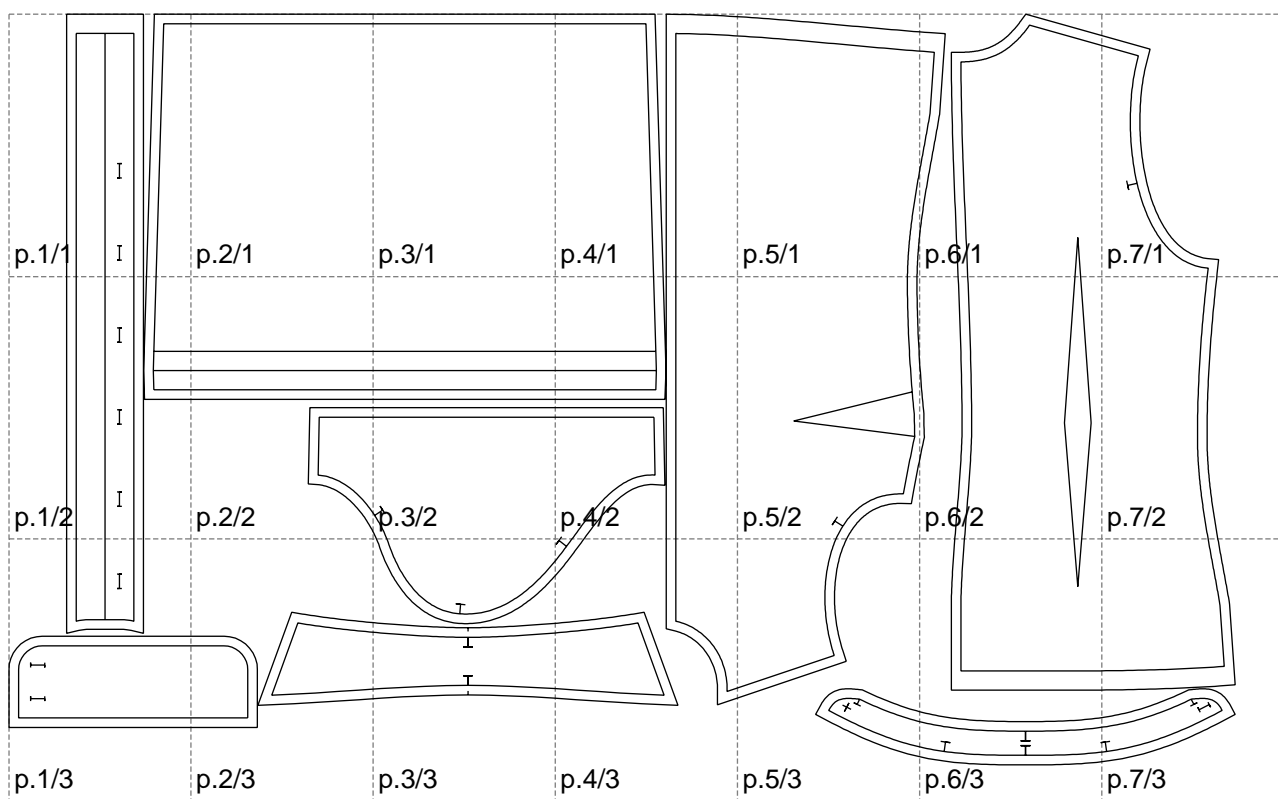

Not for print

Paper size: A4, size:1277.94 x782.07 mm

# Example

size:1488.93 x1360.88 mm

Maneken =1 ver.0

rz\_1=170

rz\_16=92

rz\_17=78.8

rz\_18=71.8

rz\_19=100

rz\_20=98.1

---

. . . . .  
. . . . .  
. . . . .