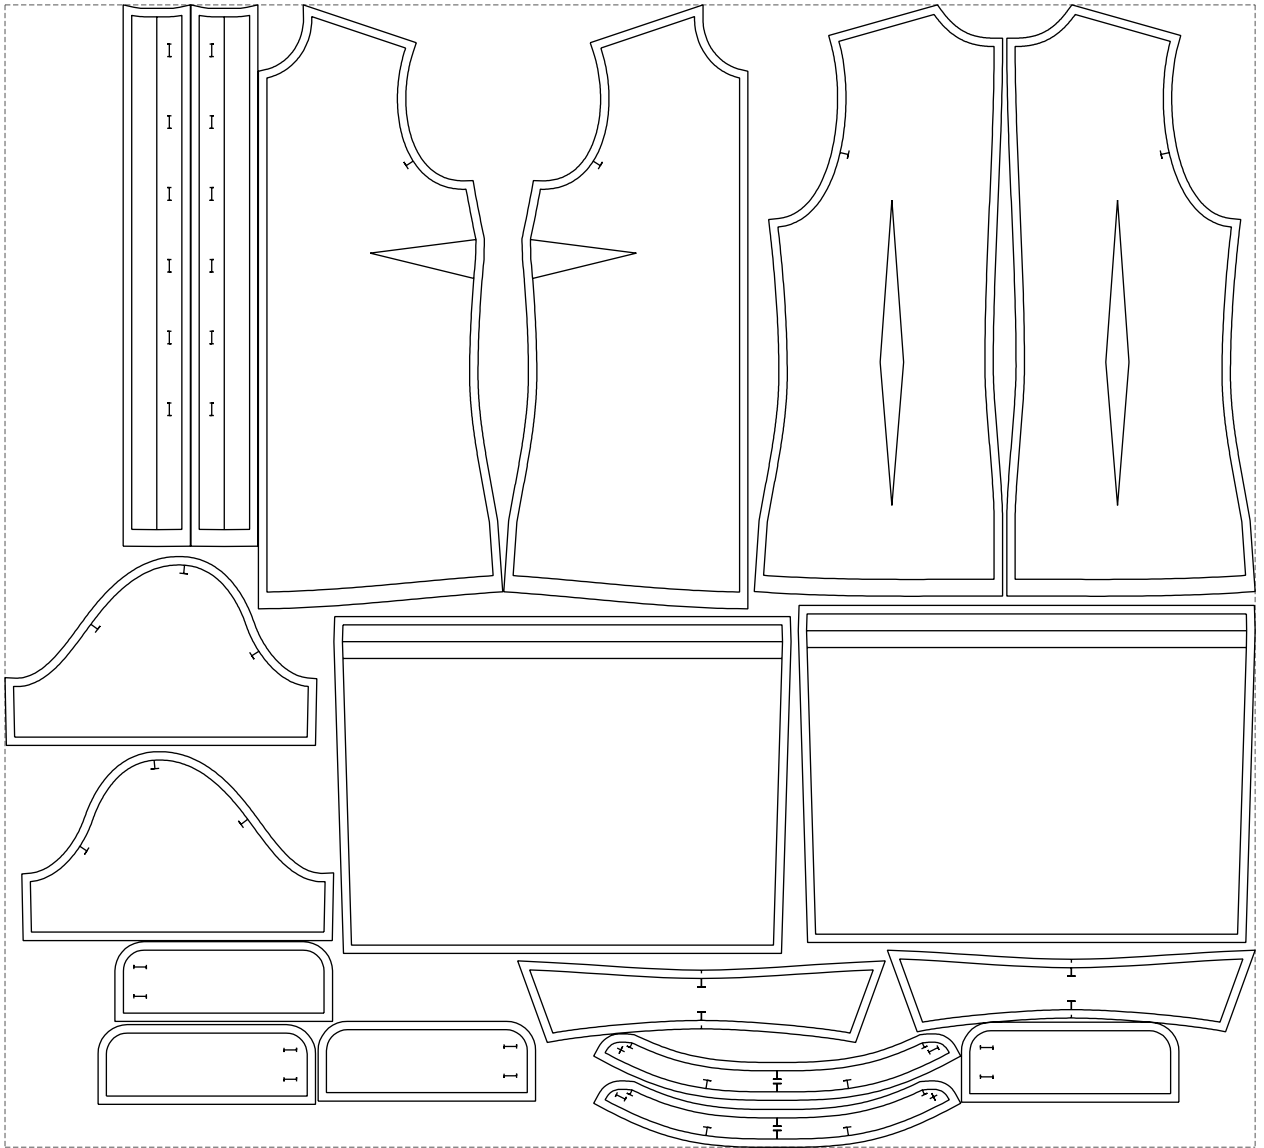

# Example

size:1488.93 x1360.88 mm

Maneken =1 ver.0

rz\_1=170

rz\_16=92

rz\_17=78.8

rz\_18=71.8

rz\_19=100