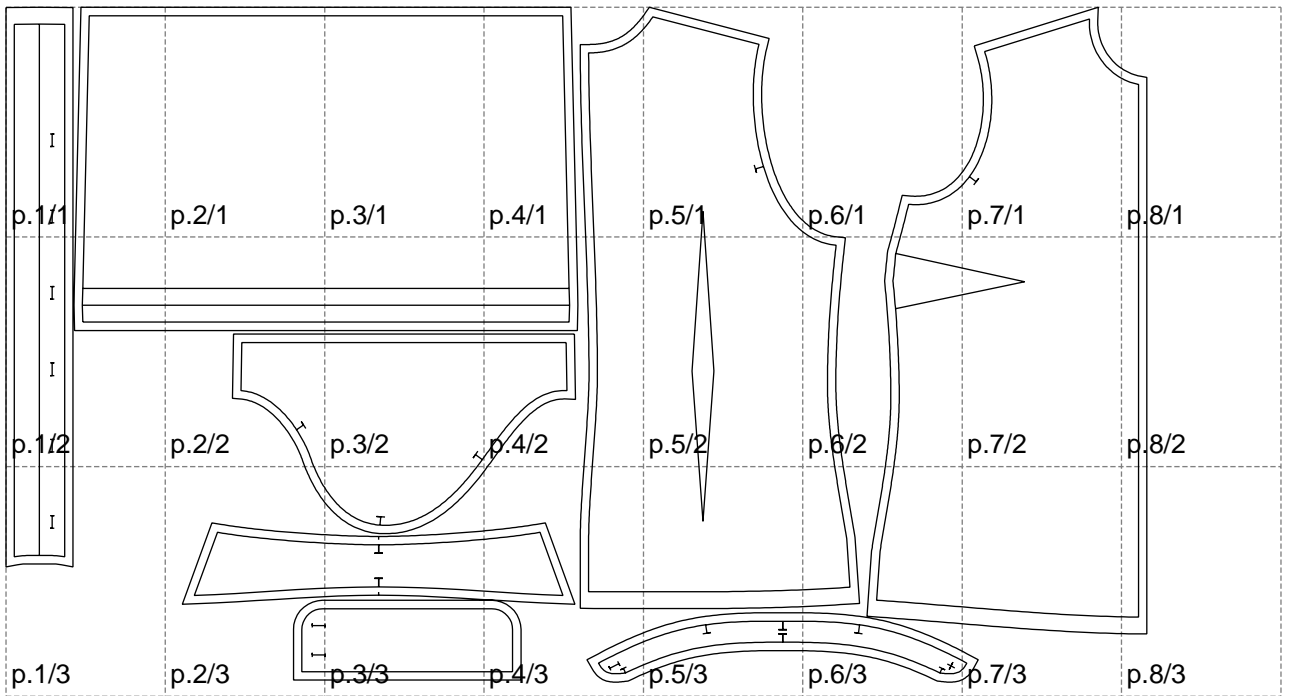

Not for print

Paper size: A4, size:1358.73 x803.49 mm

# Example

size:1438.62 x1577.35 mm

Maneken =1 ver.0

rz\_1=170

rz\_16=108

rz\_17=92.5

rz\_18=89.2

rz\_19=116

rz\_20=113

---

. . . . .  
. . . . .  
. . . . .