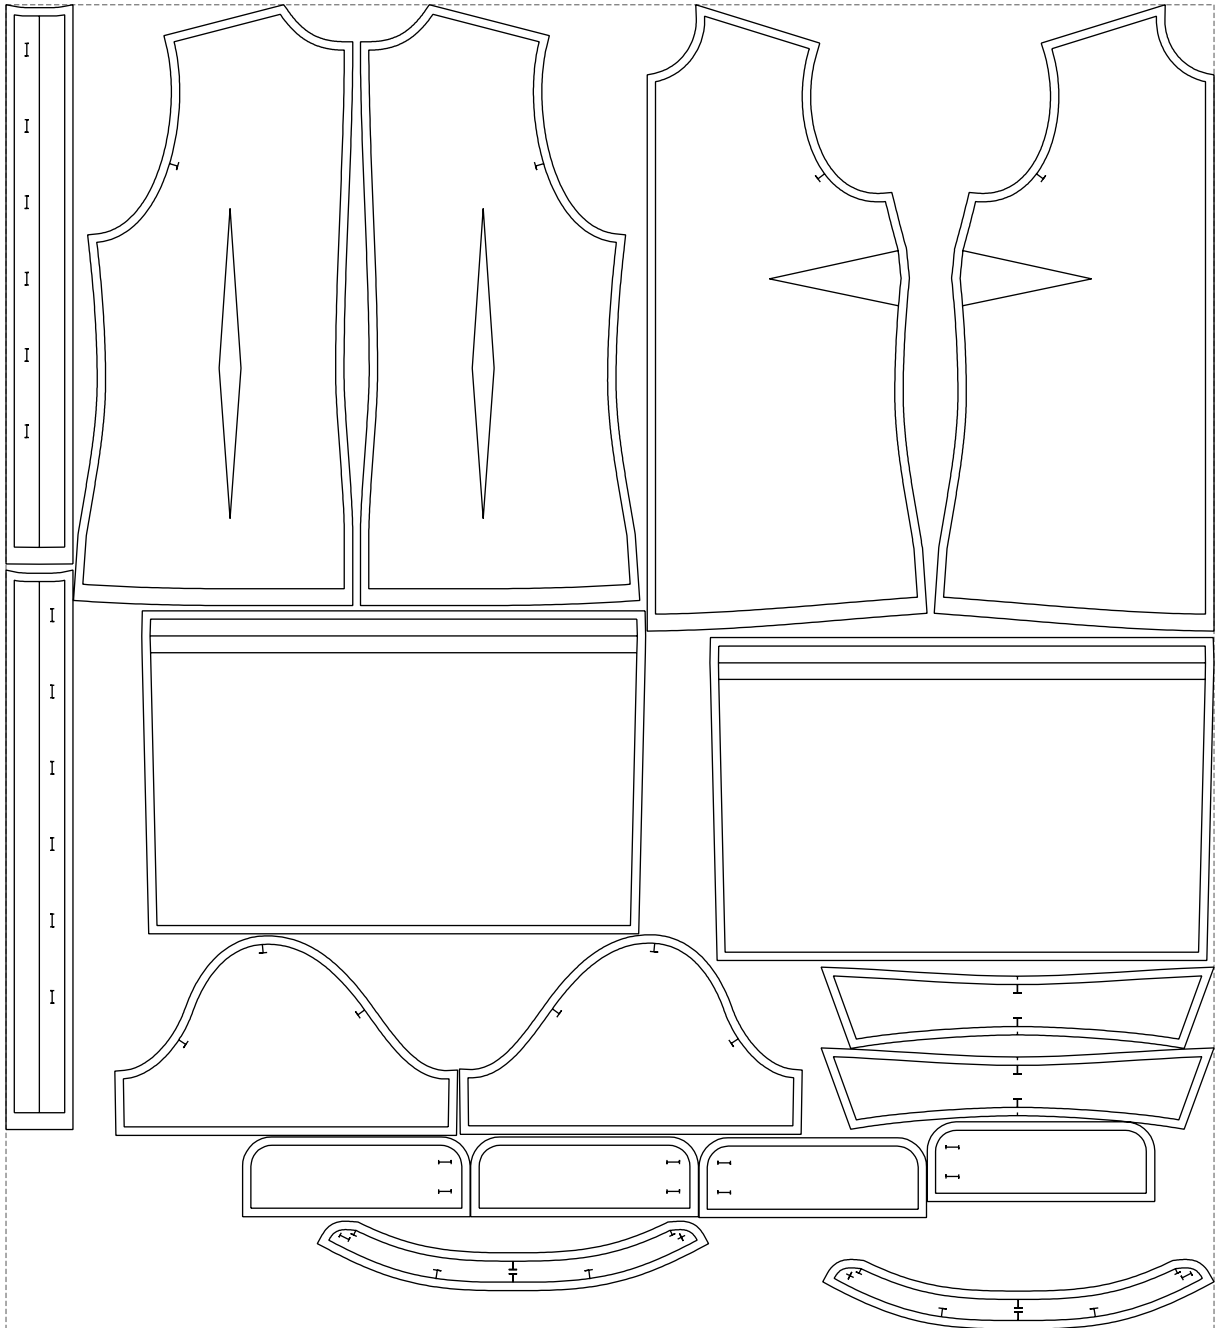

Not for print

Paper size: A4, size:1358.73 x803.49 mm

# Example

size:1438.62 x1577.35 mm

Maneken =1 ver.0

rz\_1=170

rz\_16=108

rz\_17=92.5

rz\_18=89.2

rz\_19=116