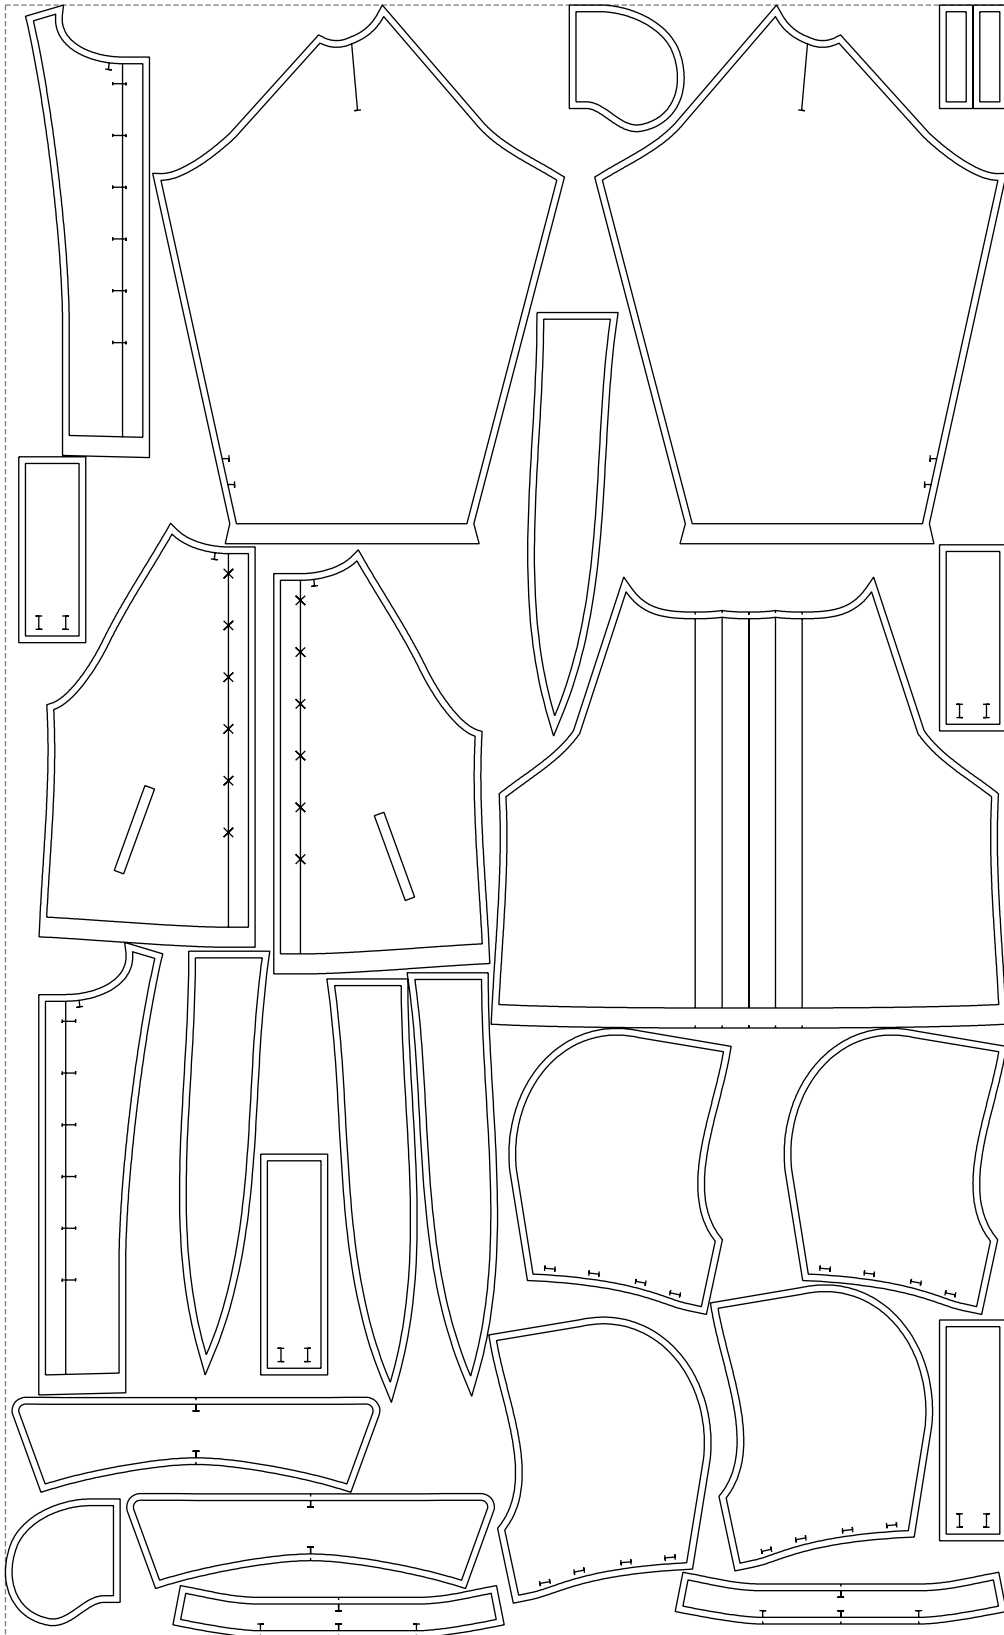

Not for print

Paper size: A4, size:1378.86 x1297.97 mm

# Example

size:1499.00 x2445.22 mm

Maneken =1 ver.0

rz\_1=170

rz\_16=96

rz\_17=82

rz\_18=76

rz\_19=104

rz\_20=101.8

---

. . . . .  
. . . . .  
. . . . .