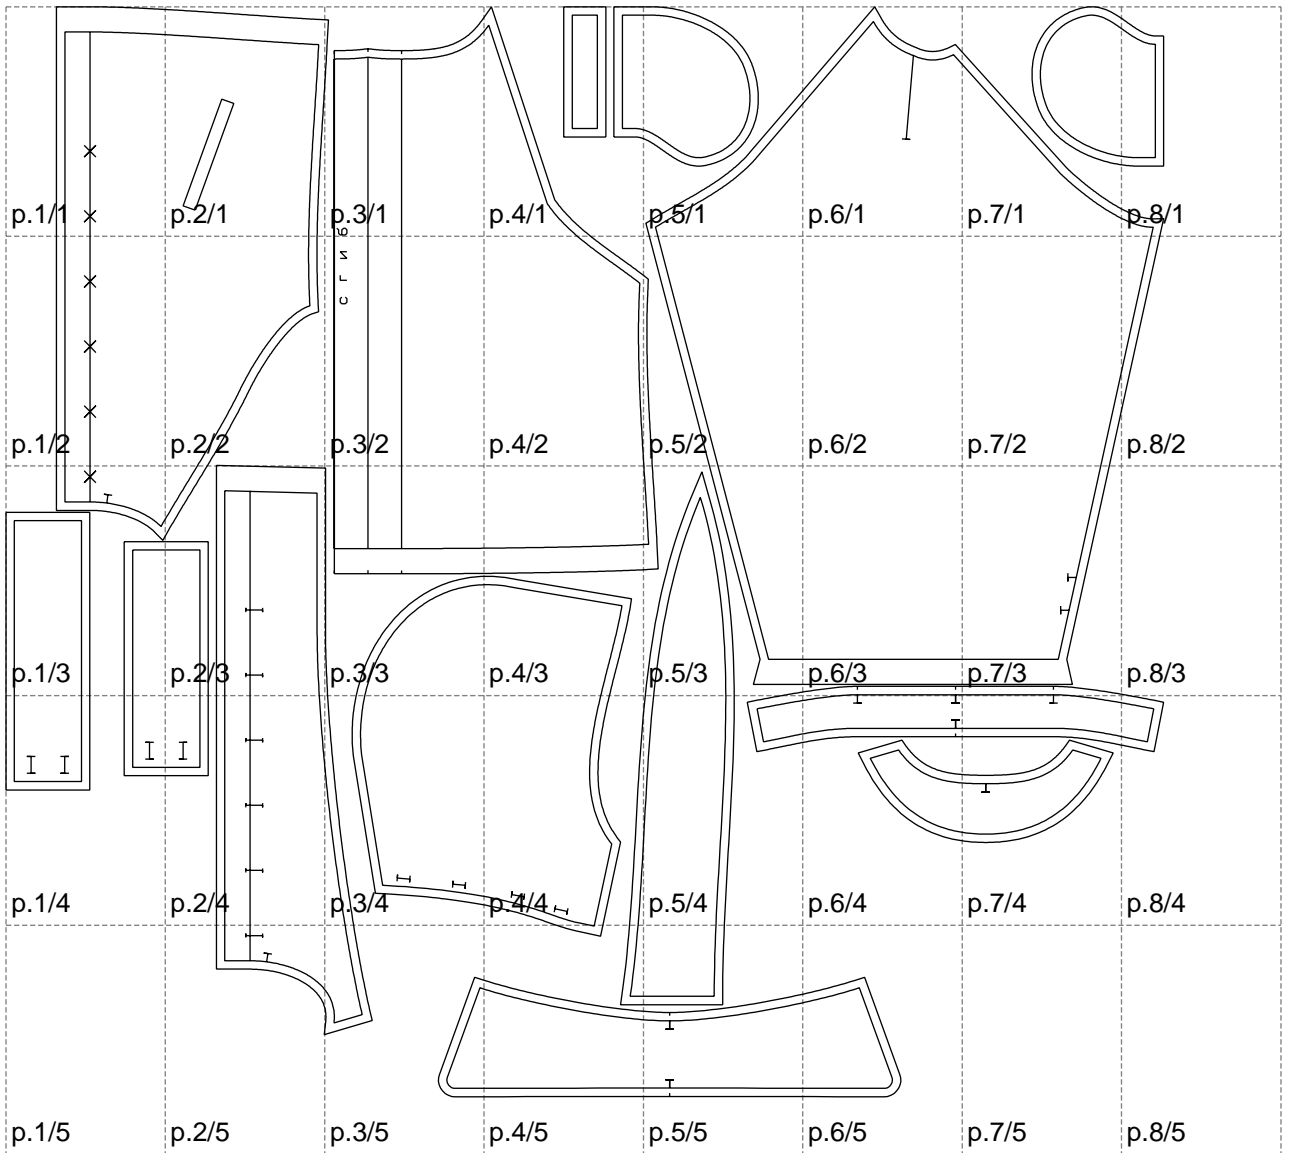

Not for print

Paper size: A4, size:1378.86 x1297.97 mm

# Example

size:1499.00 x2445.22 mm

Maneken =1 ver.0

rz\_1=170

rz\_16=96

rz\_17=82

rz\_18=76

rz\_19=104

rz\_20=101.8

---

. . . . .  
. . . . .  
. . . . .