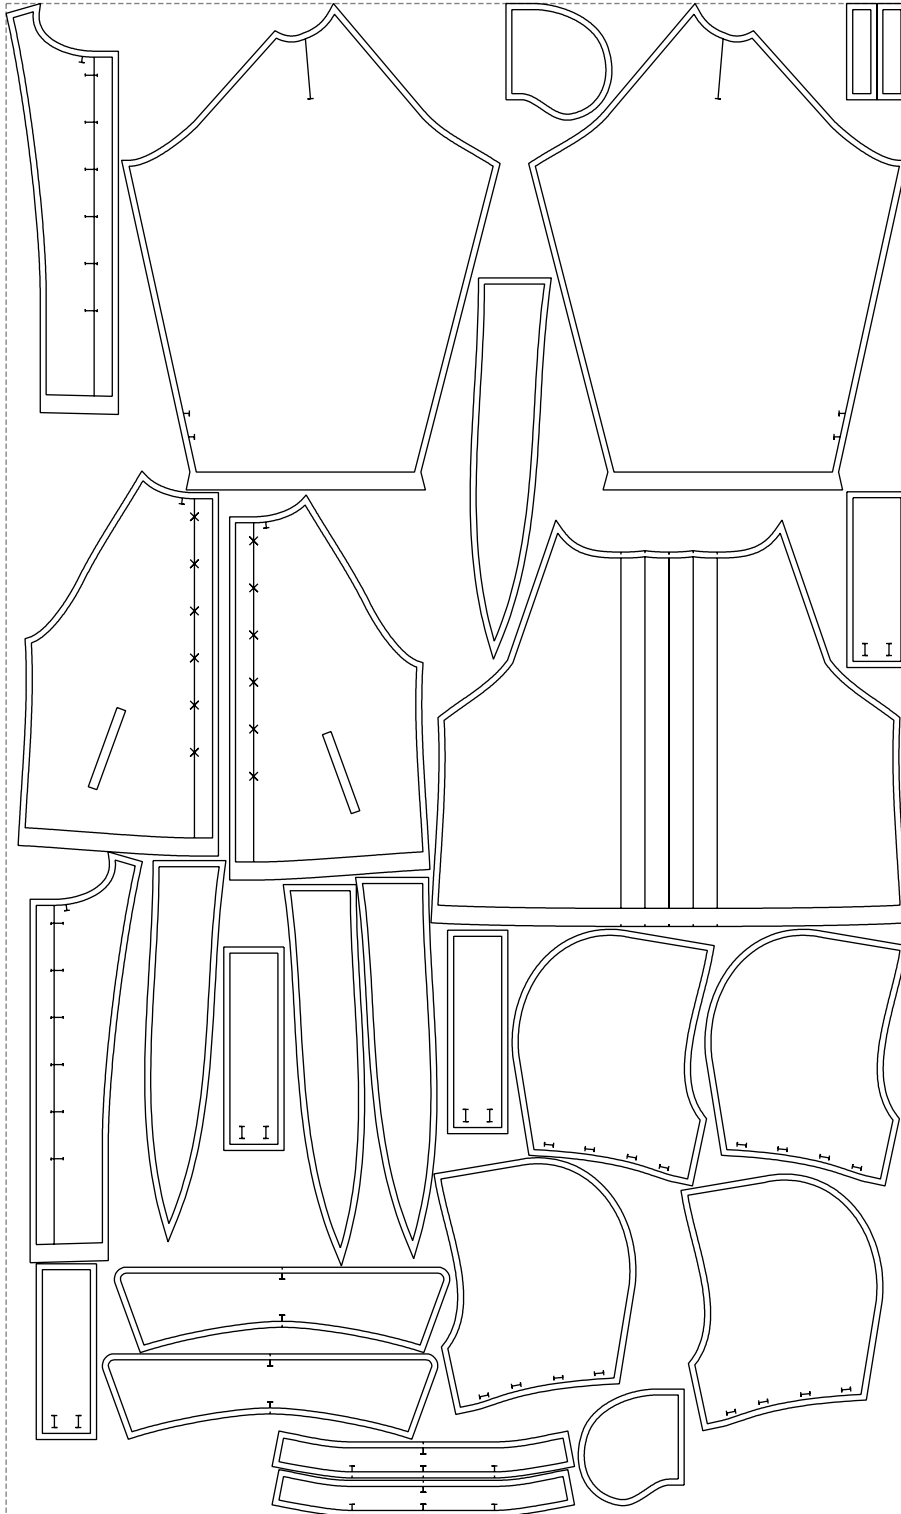

Not for print

Paper size: A4, size:1388.93 x1327.46 mm

# Example

size:1499.00 x2517.95 mm

Maneken =1 ver.0

rz\_1=170

rz\_16=100

rz\_17=85.4

rz\_18=80.2

rz\_19=108

rz\_20=105.4

---

. . . . .  
. . . . .  
. . . . .