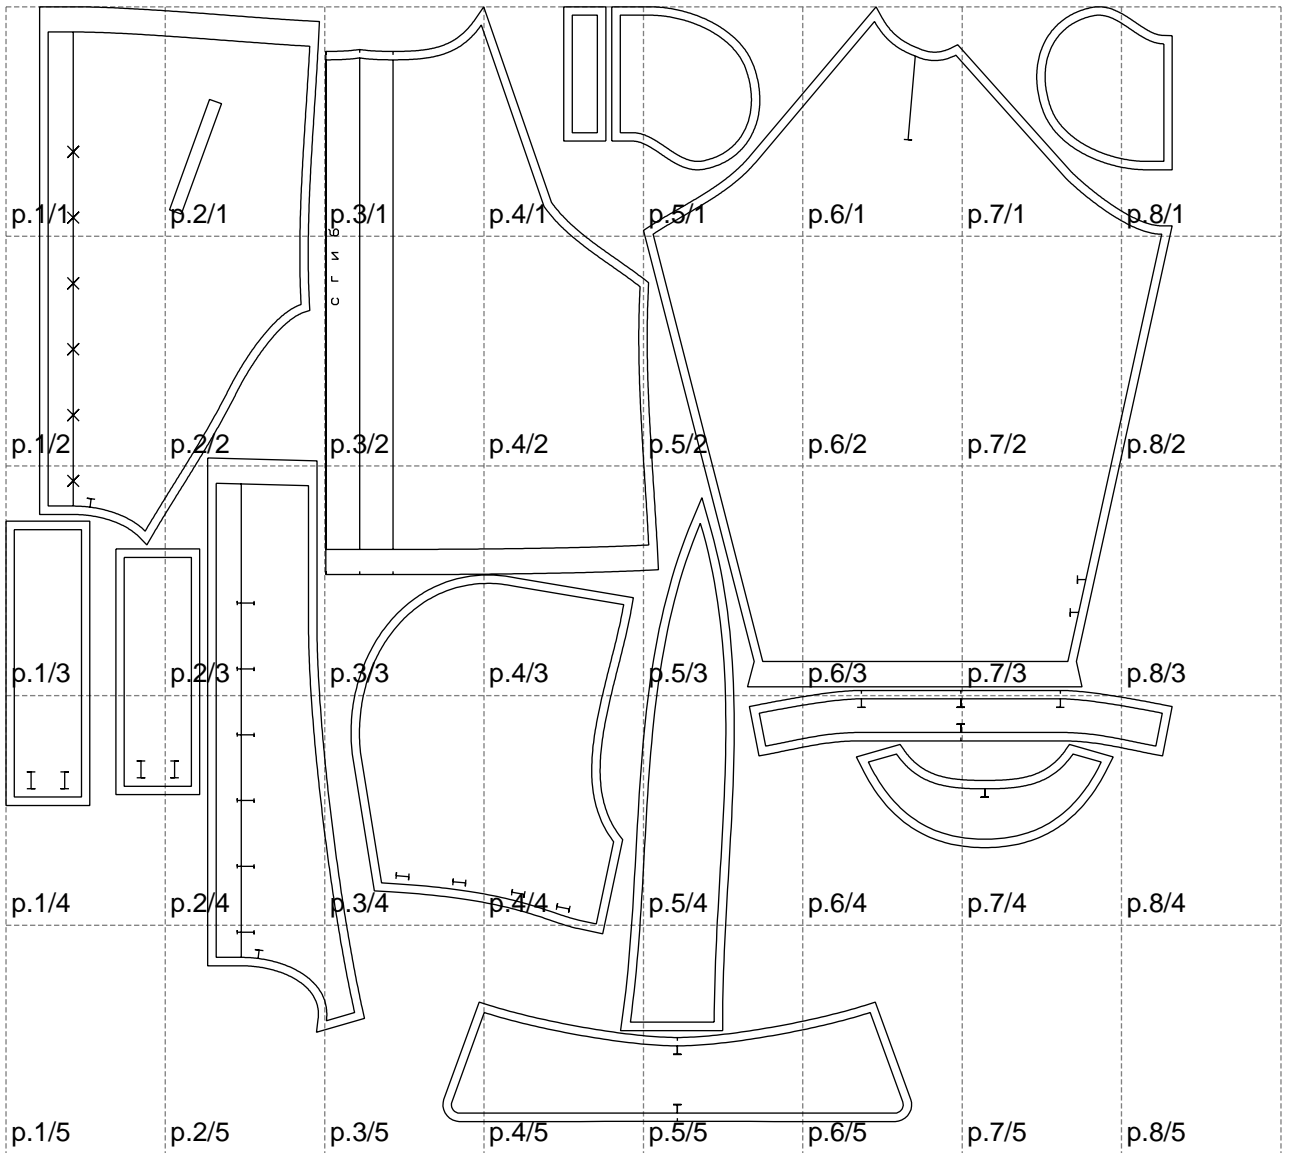

Not for print

Paper size: A4, size:1388.93 x1327.46 mm

# Example

size:1499.00 x2517.95 mm

Maneken =1 ver.0

rz\_1=170

rz\_16=100

rz\_17=85.4

rz\_18=80.2

rz\_19=108

rz\_20=105.4

---

. . . . .  
. . . . .  
. . . . .