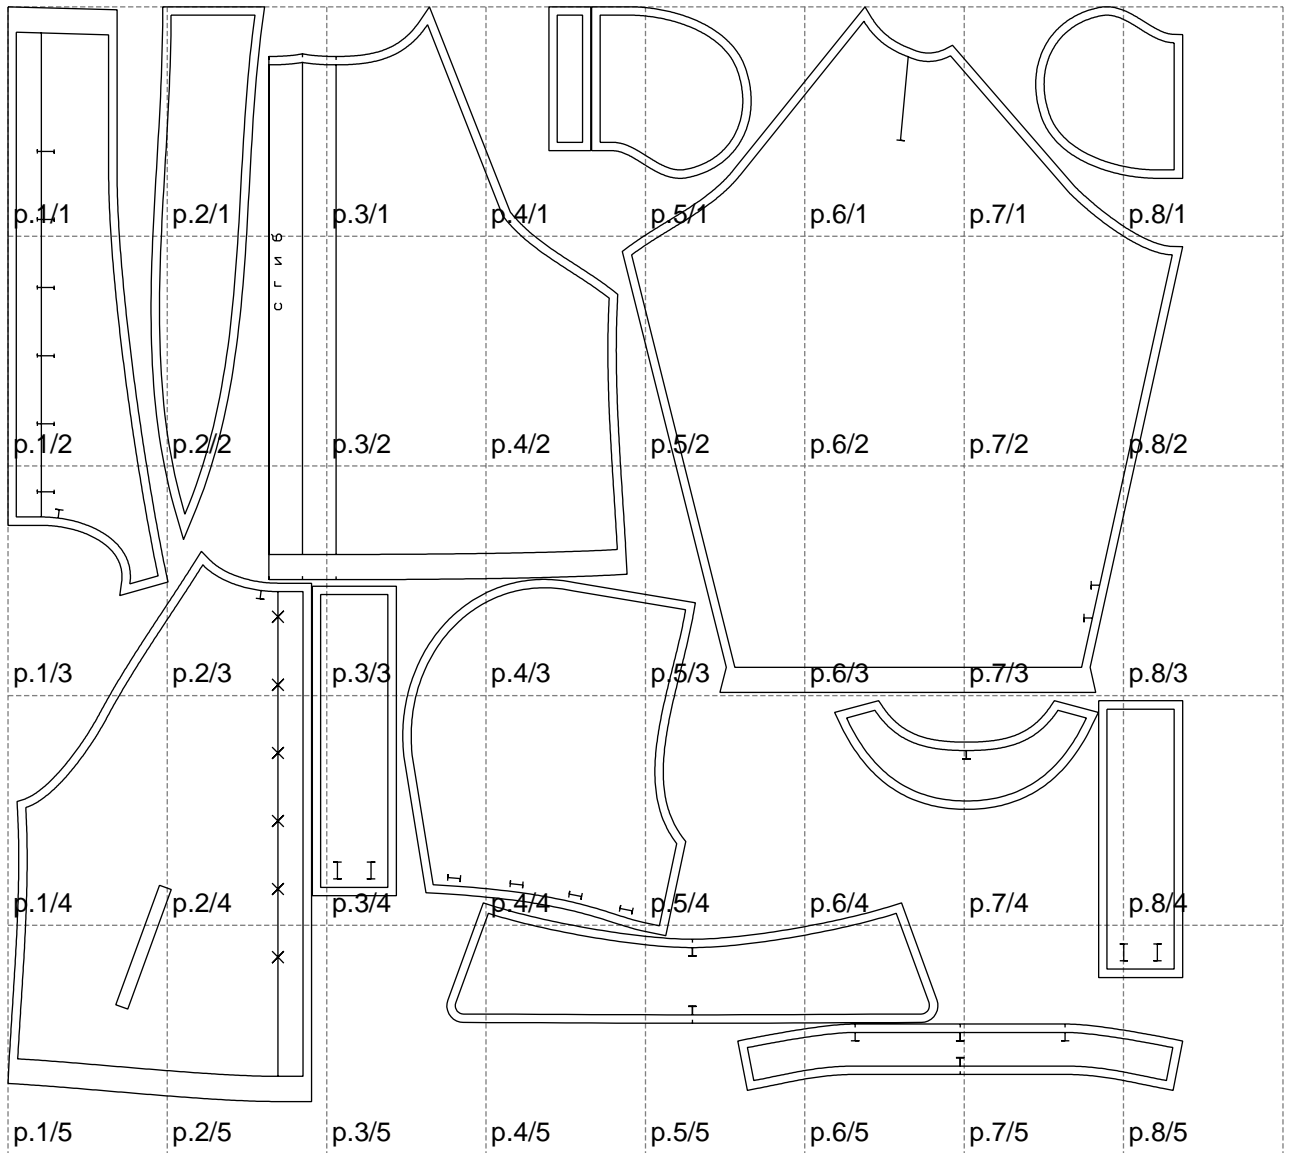

Not for print

Paper size: A4, size:1399.00 x1303.65 mm

# Example

size:1499.00 x2820.13 mm

Maneken =1 ver.0

rz\_1=170

rz\_16=112

rz\_17=96.2

rz\_18=94

rz\_19=120

rz\_20=117

---

. . . . .  
. . . . .  
. . . . .