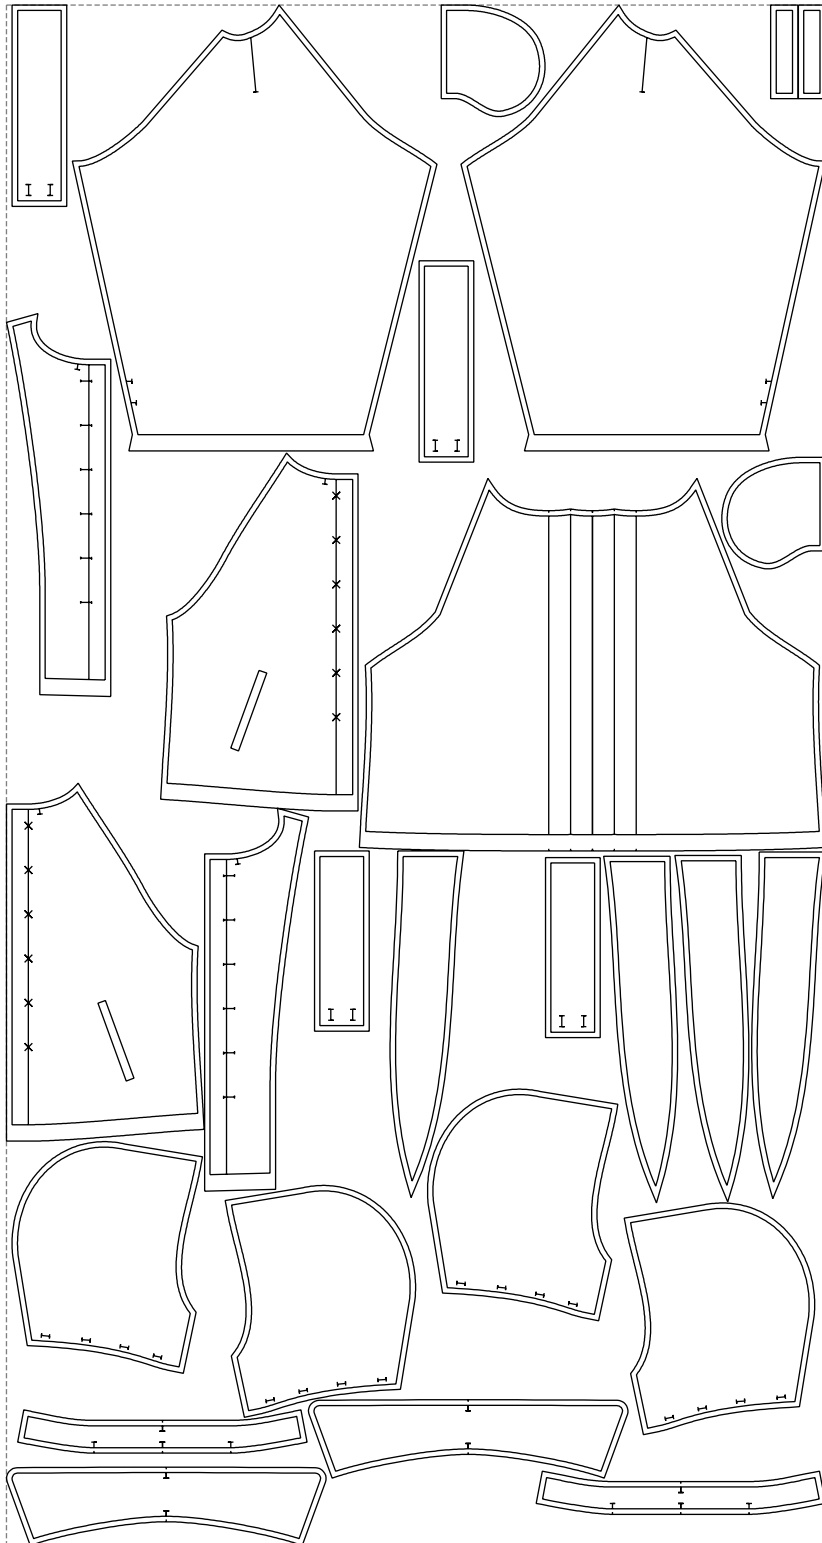

Not for print

Paper size: A4, size:1399.00 x1303.65 mm

# Example

size:1499.00 x2820.13 mm

Maneken =1 ver.0

rz\_1=170

rz\_16=112

rz\_17=96.2

rz\_18=94

rz\_19=120

rz\_20=117

---

. . . . .  
. . . . .  
. . . . .