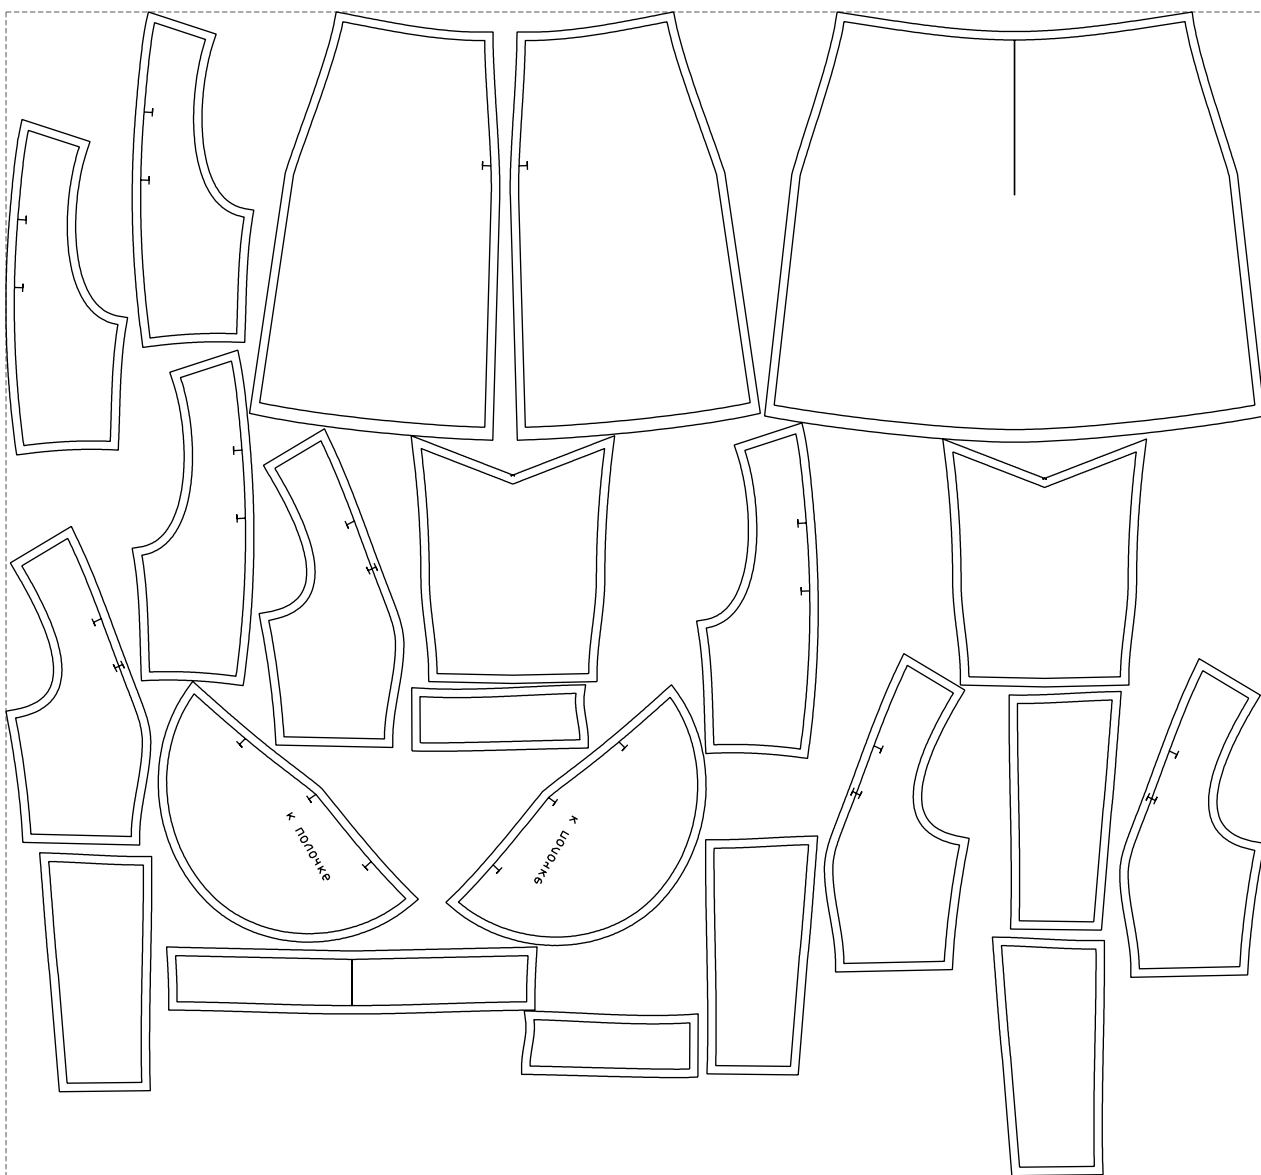

Not for print

Paper size: A4, size:1348.78 x551.48 mm

# Example

size:1499.00 x1386.37 mm

Maneken =1 ver.0

rz\_1=170

rz\_16=88

rz\_17=75.6

rz\_18=67.6

rz\_19=96

rz\_20=94.6

---

. . . . .  
. . . . .  
. . . . .