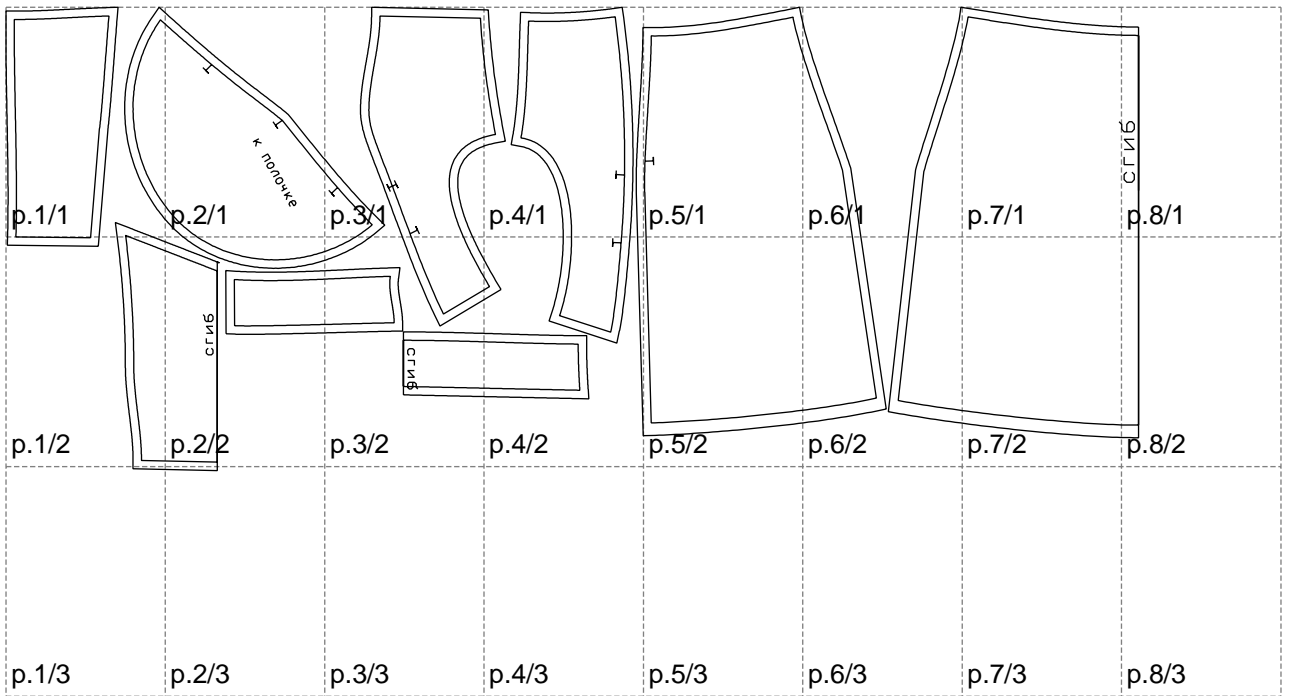

Not for print

Paper size: A4, size:1348.78 x551.48 mm

# Example

size:1499.00 x1386.37 mm

Maneken =1 ver.0

rz\_1=170

rz\_16=88

rz\_17=75.6

rz\_18=67.6

rz\_19=96

rz\_20=94.6

---

. . . . .  
. . . . .  
. . . . .