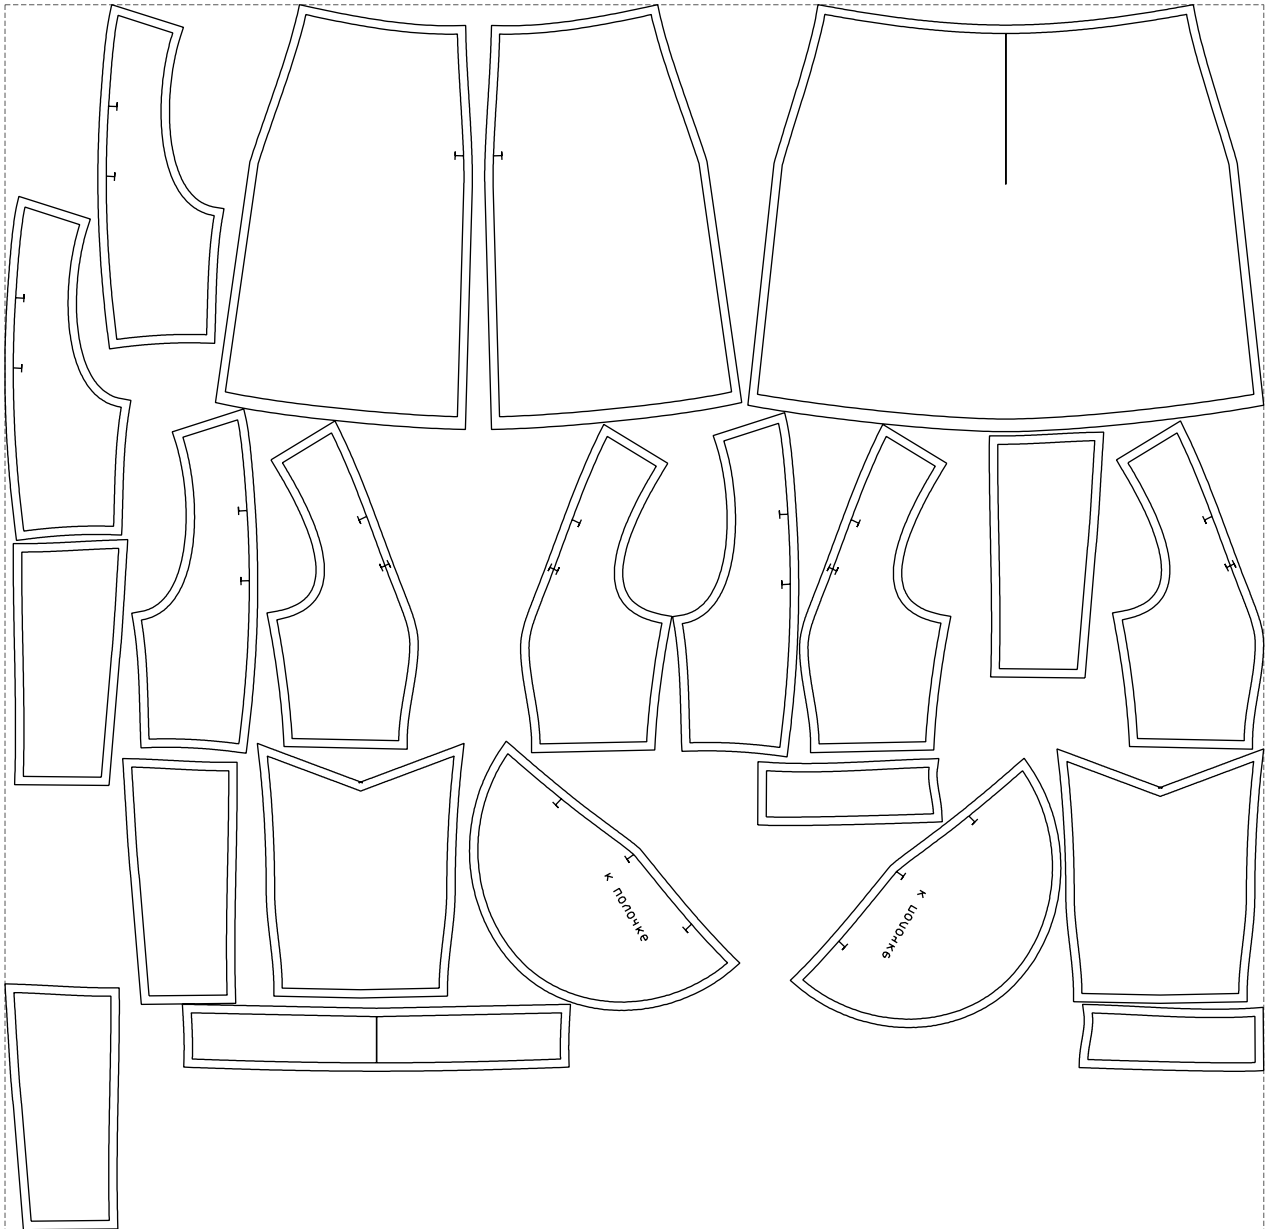

Not for print

Paper size: A4, size:1388.98 x571.60 mm

# Example

size:1499.00 x1459.40 mm

Maneken =1 ver.0

rz\_1=170

rz\_16=92

rz\_17=78.8

rz\_18=71.8

rz\_19=100

rz\_20=98.1

---

. . . . .  
. . . . .  
. . . . .