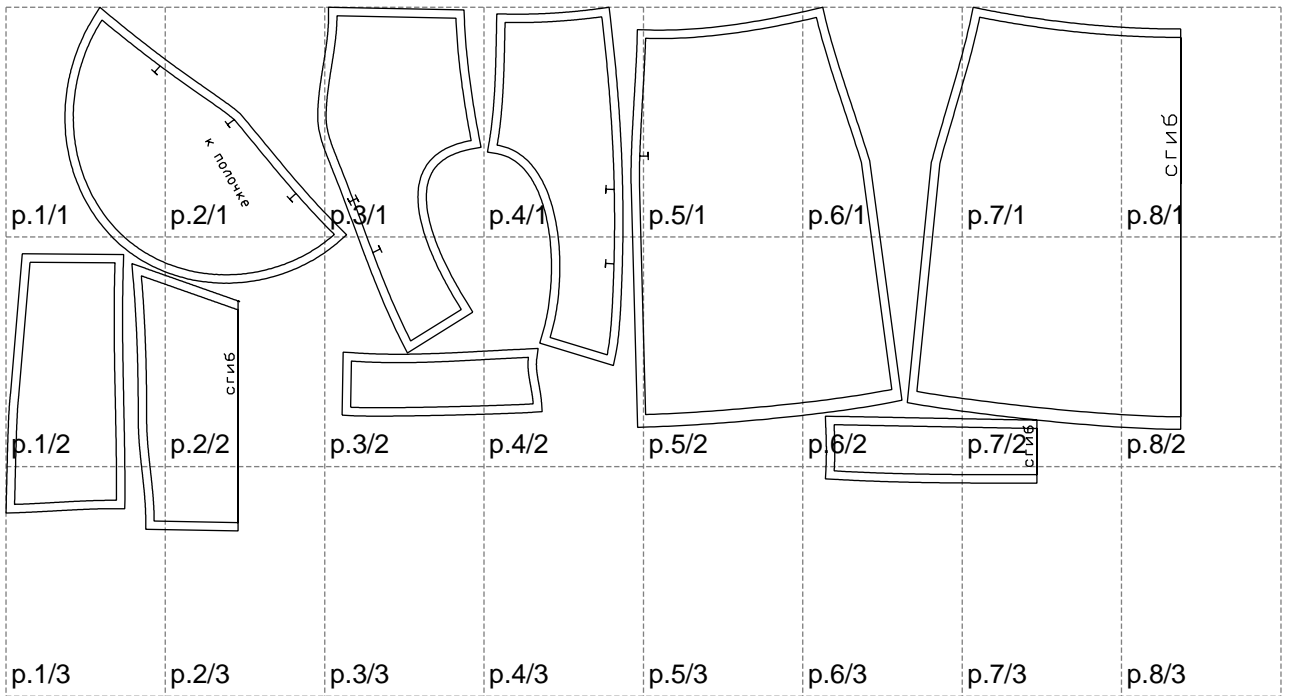

Not for print

Paper size: A4, size:1399.00 x623.53 mm

# Example

size:1499.00 x1486.48 mm

Maneken =1 ver.0

rz\_1=170

rz\_16=100

rz\_17=85.4

rz\_18=80.2

rz\_19=108

rz\_20=105.4

---

. . . . .  
. . . . .  
. . . . .