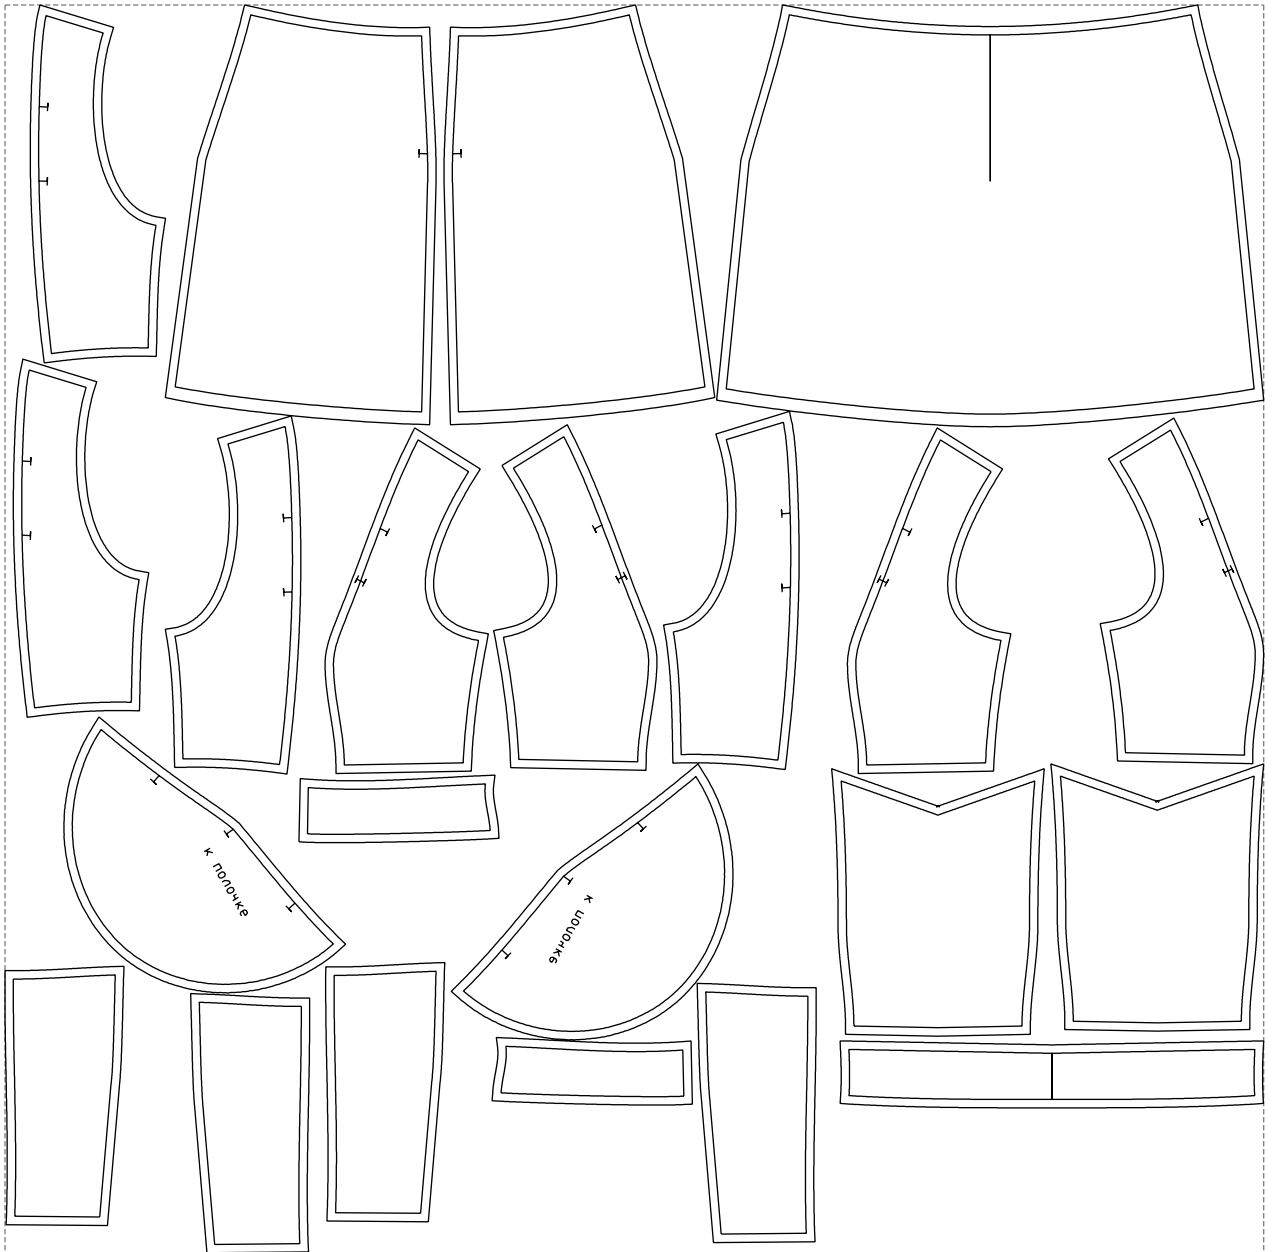

Not for print

Paper size: A4, size:1399.00 x623.53 mm

# Example

size:1499.00 x1486.48 mm

Maneken =1 ver.0

rz\_1=170

rz\_16=100

rz\_17=85.4

rz\_18=80.2

rz\_19=108

rz\_20=105.4

---

. . . . .  
. . . . .  
. . . . .