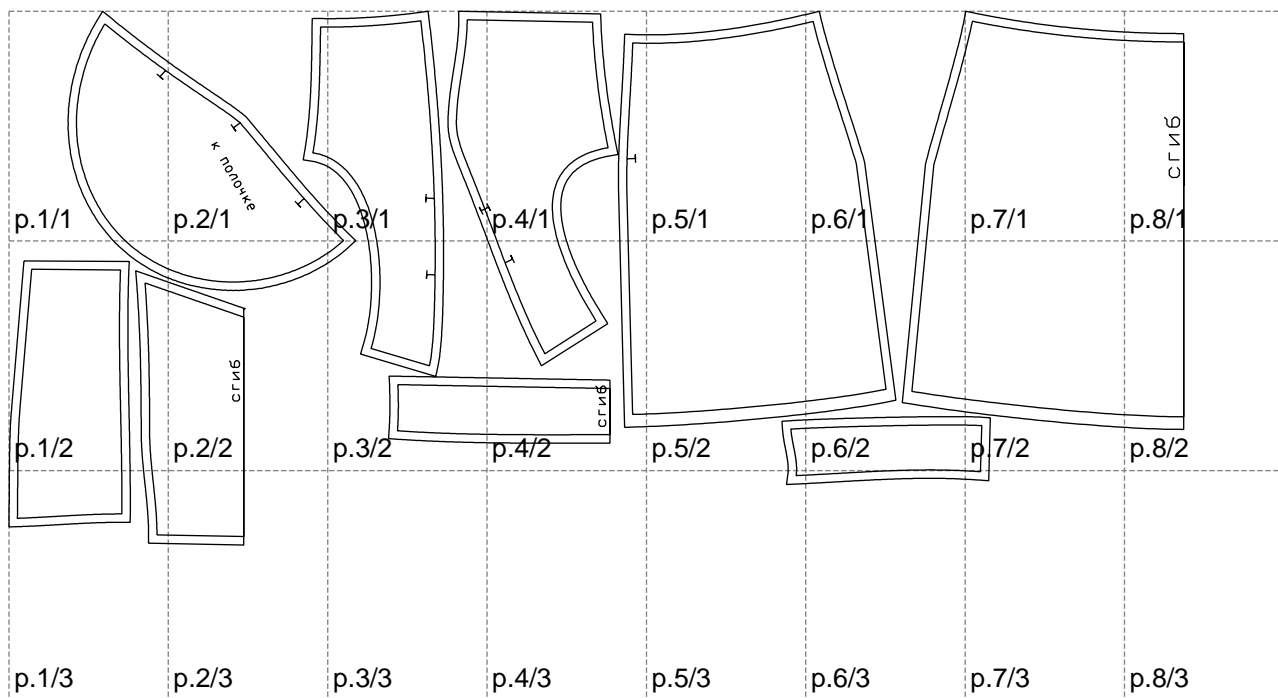

Not for print

Paper size: A4, size:1399.00 x635.39 mm

# Example

size:1499.00 x1546.92 mm

Maneken =1 ver.0

rz\_1=170

rz\_16=104

rz\_17=88.9

rz\_18=84.4

rz\_19=112

rz\_20=109.3

---

. . . . .  
. . . . .  
. . . . .