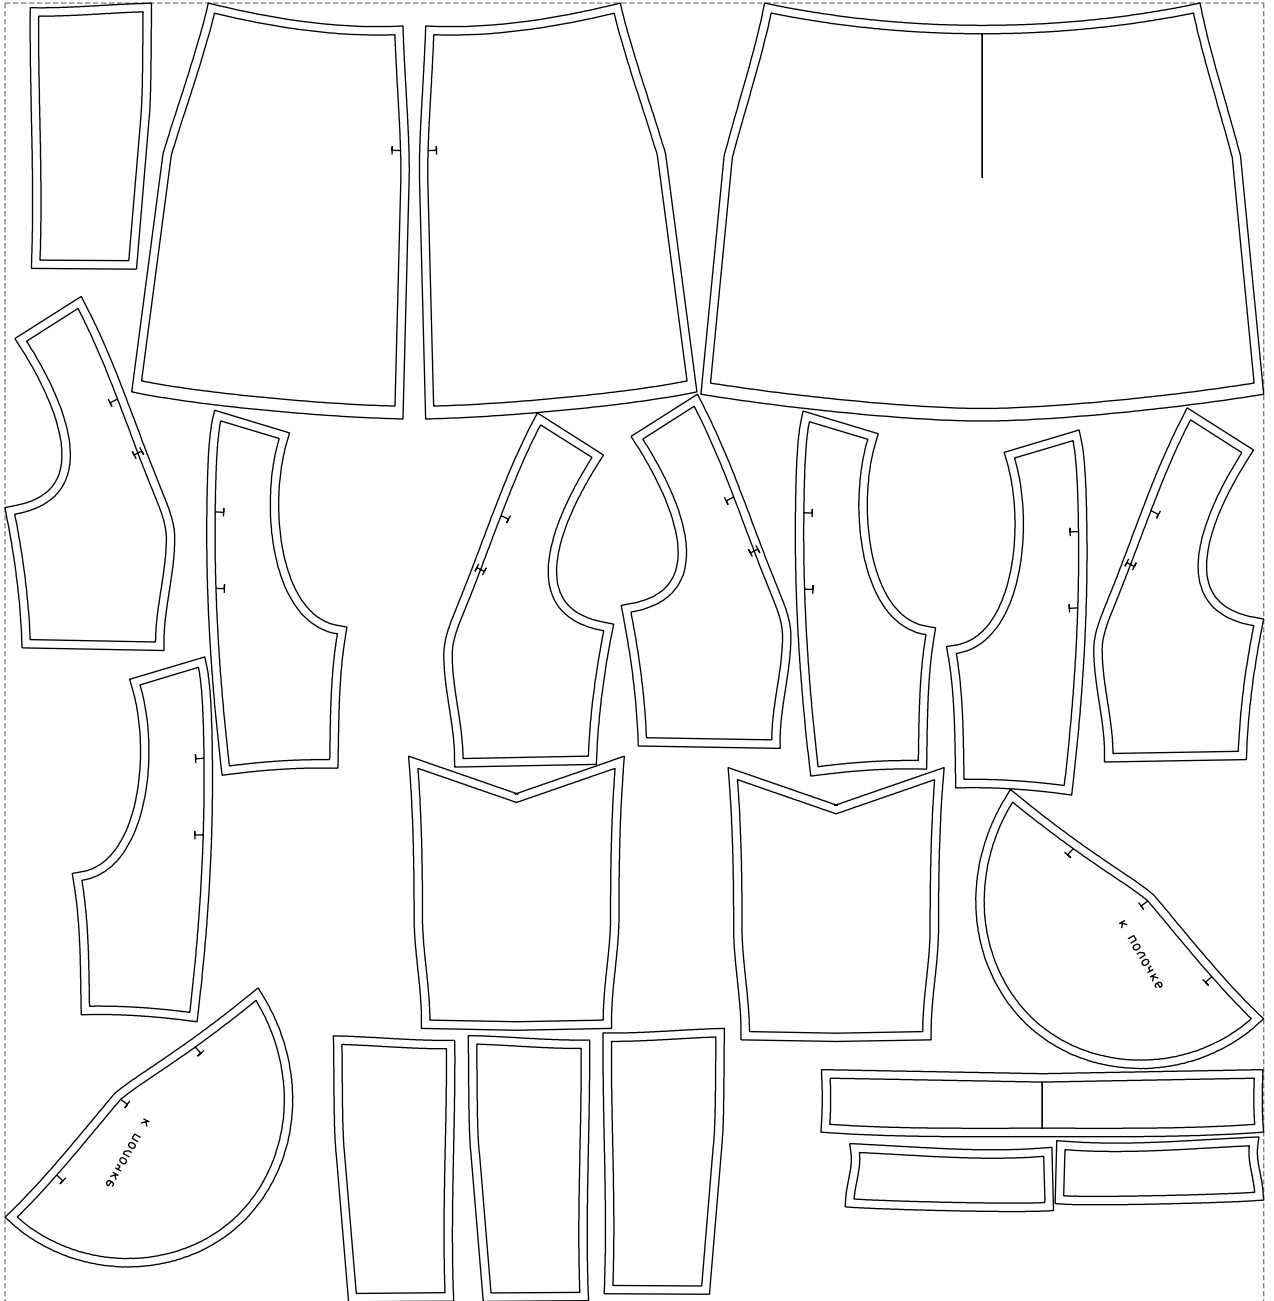

Not for print

Paper size: A4, size:1399.00 x635.39 mm

# Example

size:1499.00 x1546.92 mm

Maneken =1 ver.0

rz\_1=170

rz\_16=104

rz\_17=88.9

rz\_18=84.4

rz\_19=112