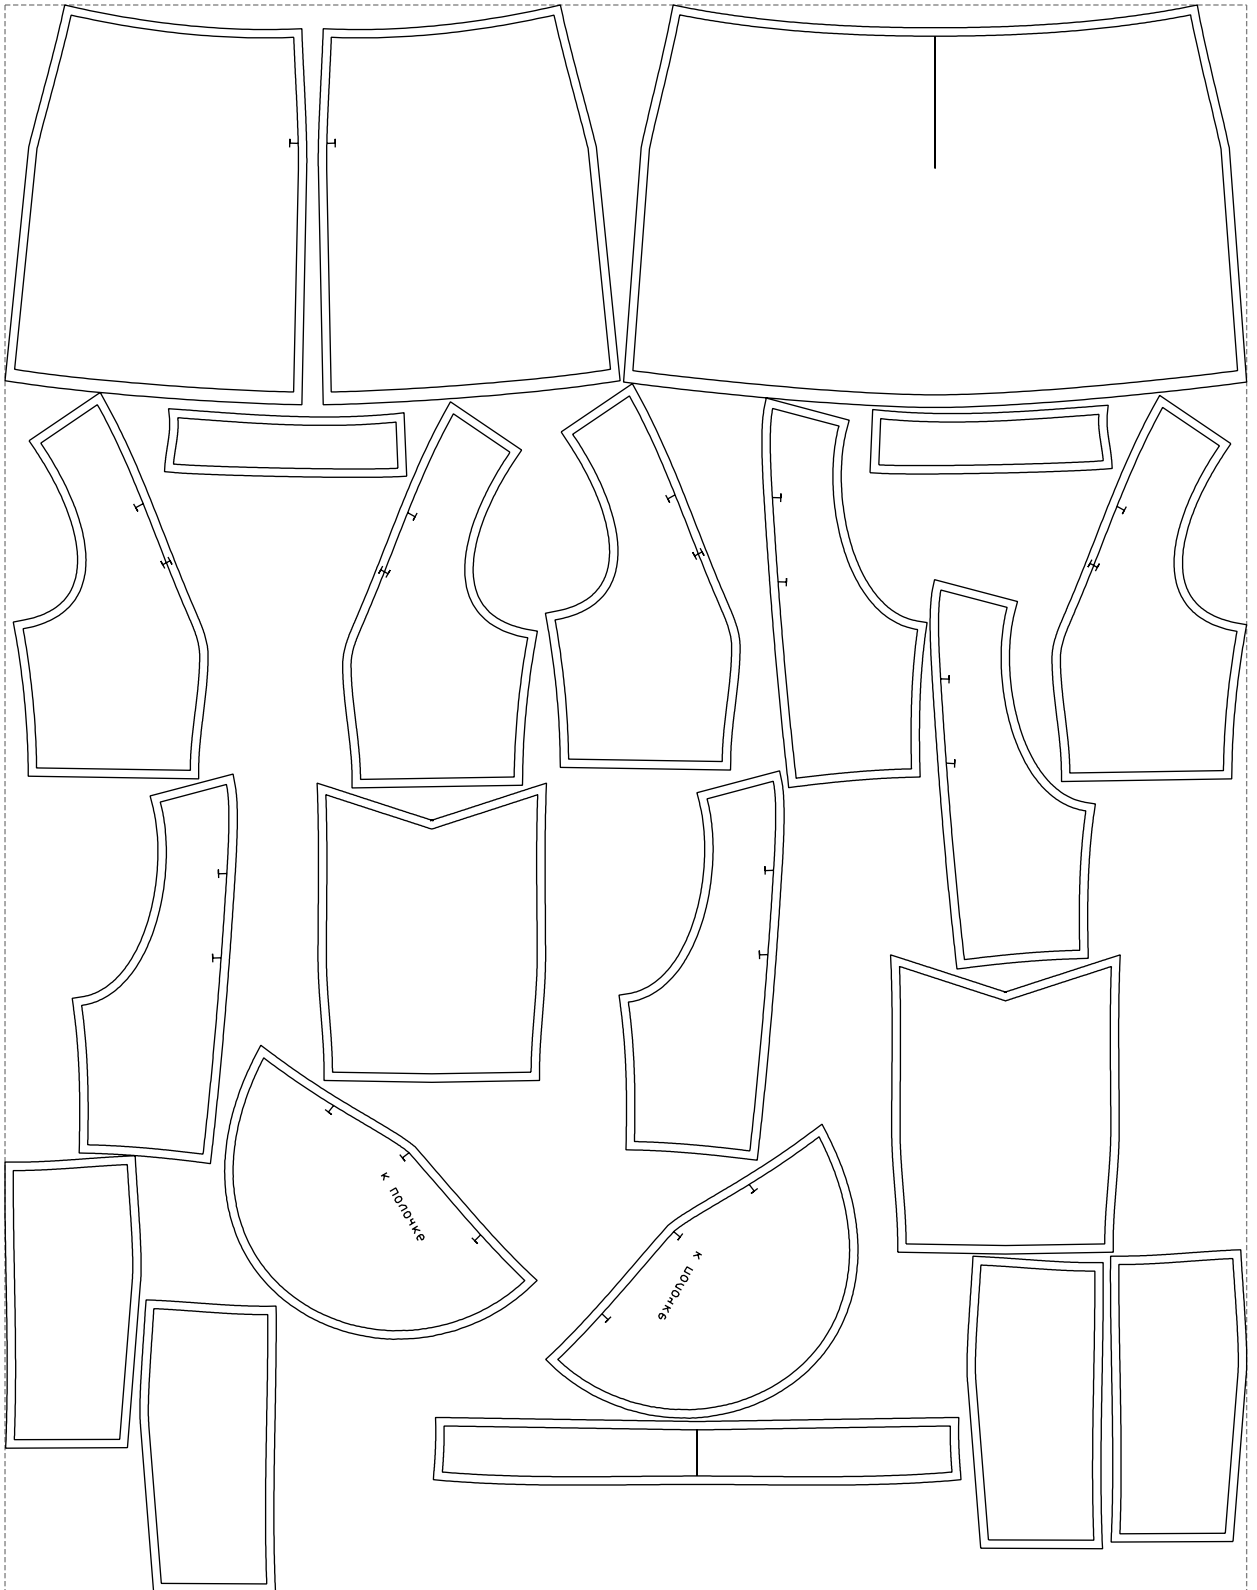

Not for print

Paper size: A4, size:1399.00 x803.32 mm

# Example

size:1478.90 x1890.64 mm

Maneken =1 ver.0

rz\_1=170

rz\_16=120

rz\_17=104

rz\_18=103.6

rz\_19=128

rz\_20=125.1

---

. . . . .  
. . . . .  
. . . . .