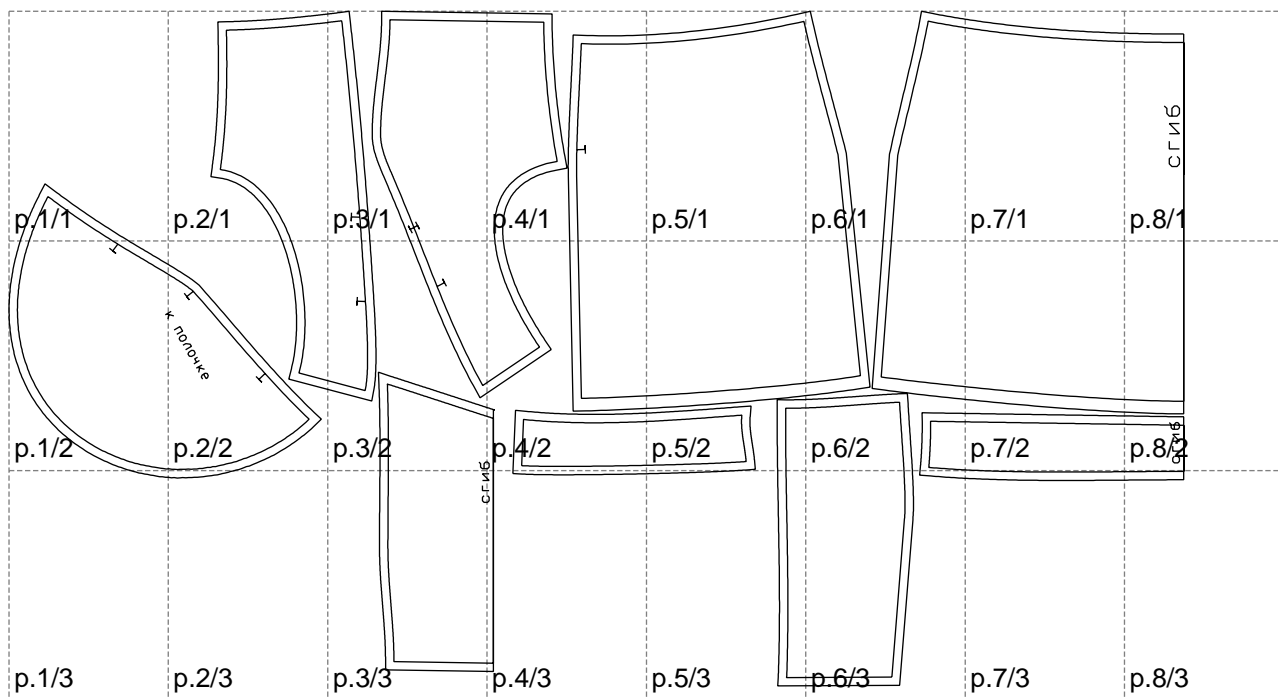

Not for print

Paper size: A4, size:1399.00 x803.32 mm

# Example

size:1478.90 x1890.64 mm

Maneken =1 ver.0

rz\_1=170

rz\_16=120

rz\_17=104

rz\_18=103.6

rz\_19=128

rz\_20=125.1

---

. . . . .  
. . . . .  
. . . . .