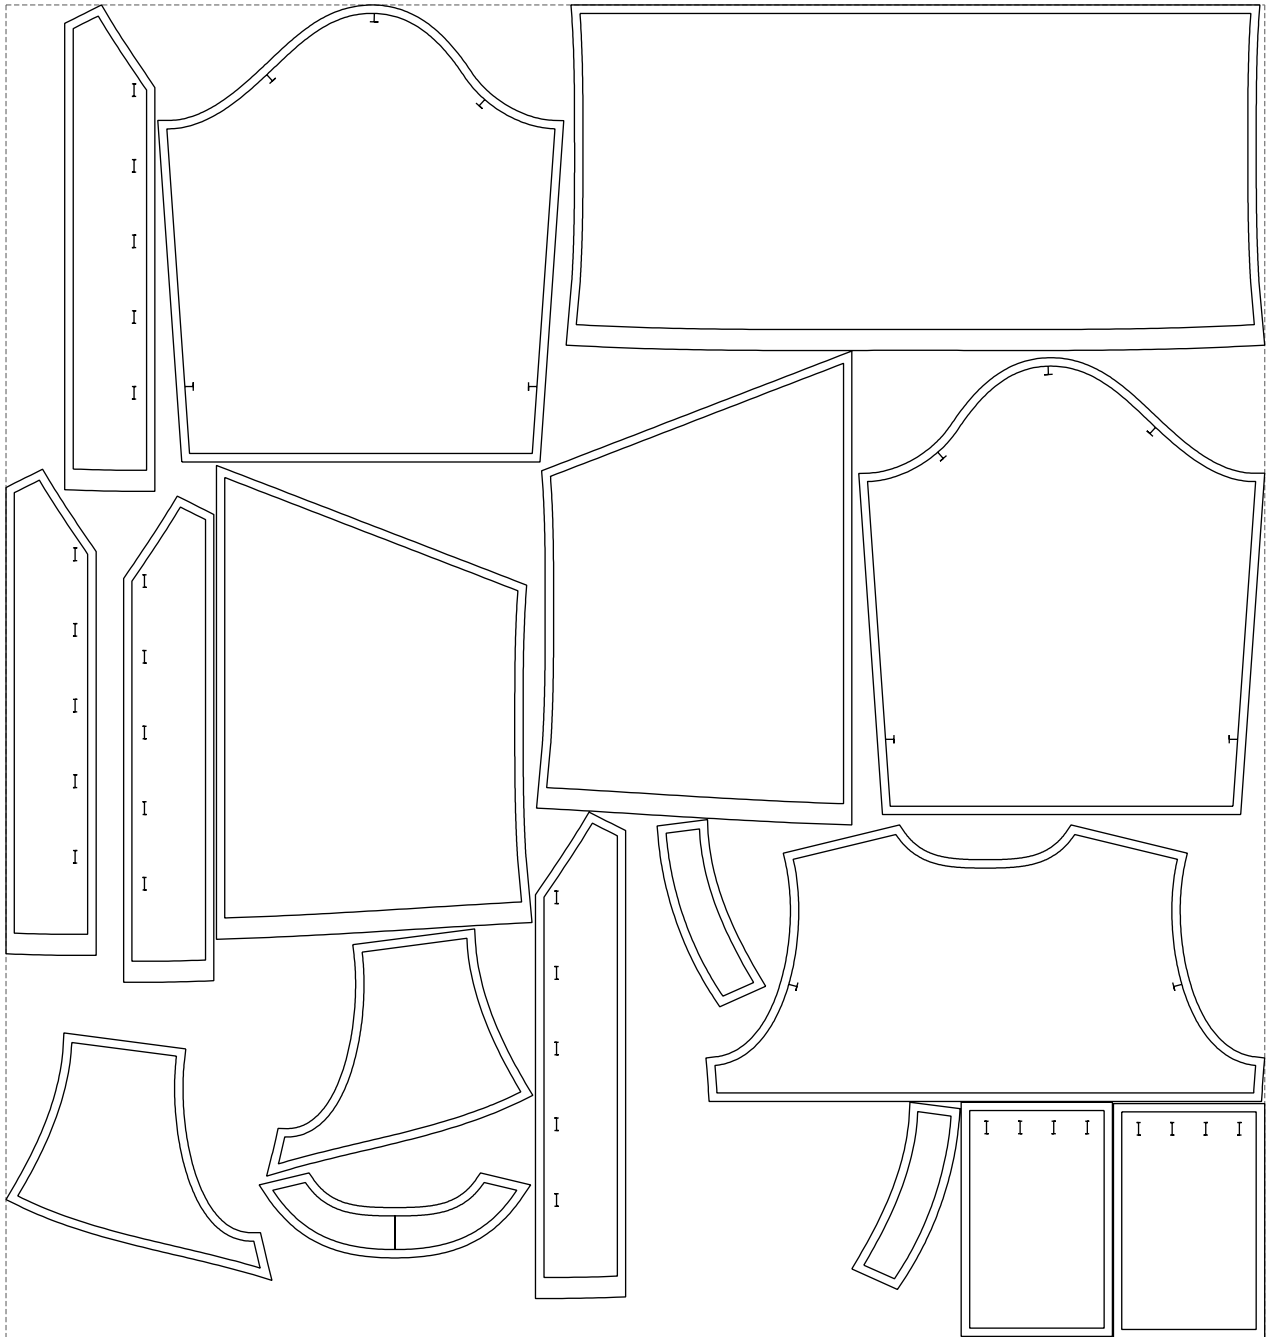

Not for print

Paper size: A4, size:1399.00 x903.50 mm

# Example

size:1499.00 x1587.60 mm

Maneken =1 ver.0

rz\_1=170

rz\_16=120

rz\_17=104

rz\_18=103.6

rz\_19=128