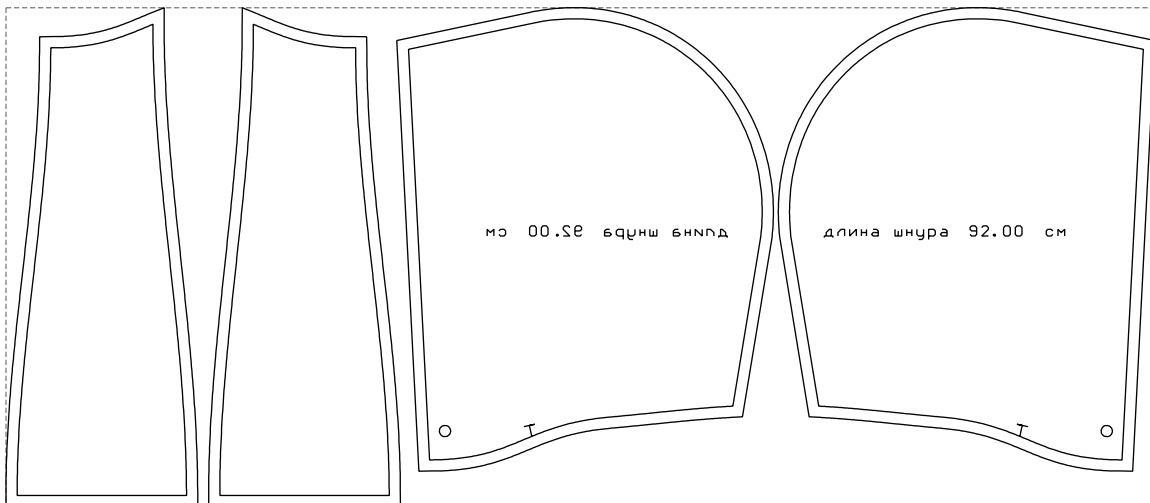

Not for print

Paper size: A4, size:503.40 x445.93 mm

Example

size:1026.26 x445.93 mm

Maneken =1 ver.0

rz_1=170

rz_16=92

rz_17=78.8

rz_18=71.8

rz_19=100

rz_20=98.1

.
.
.