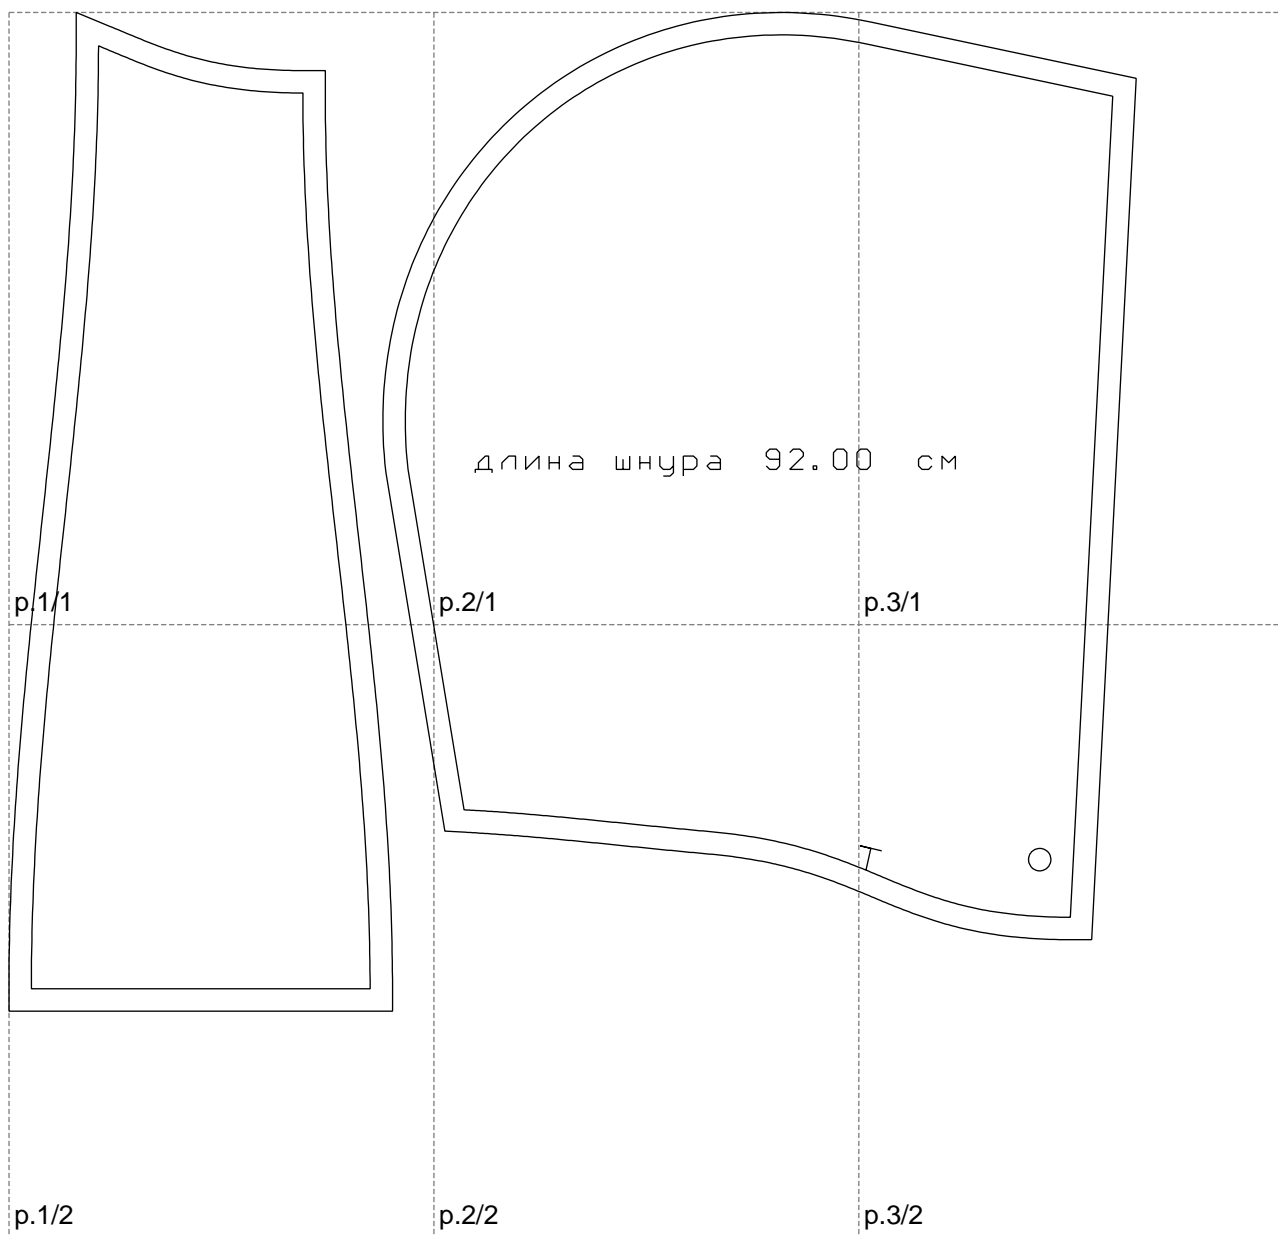

Not for print

Paper size: A4, size:503.40 x445.93 mm

Example

size:1026.26 x445.93 mm

Maneken =1 ver.0

rz_1=170

rz_16=92

rz_17=78.8

rz_18=71.8

rz_19=100

rz_20=98.1

.
.
.