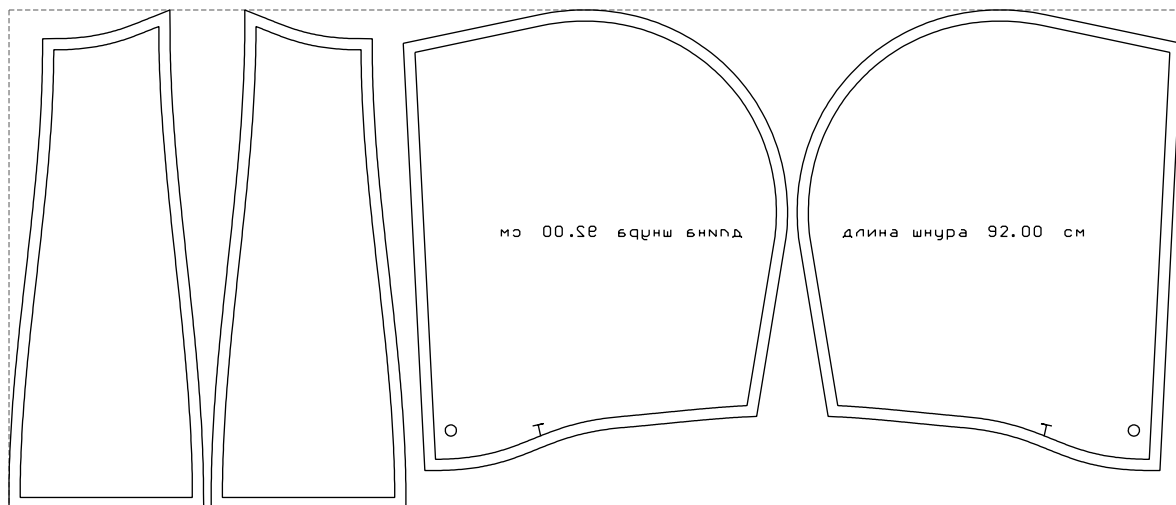

Not for print

Paper size: A4, size:515.32 x445.66 mm

Example

size:1047.26 x445.66 mm

Maneken =1 ver.0

rz_1=170

rz_16=100

rz_17=85.4

rz_18=80.2

rz_19=108

rz_20=105.4

.
.
.