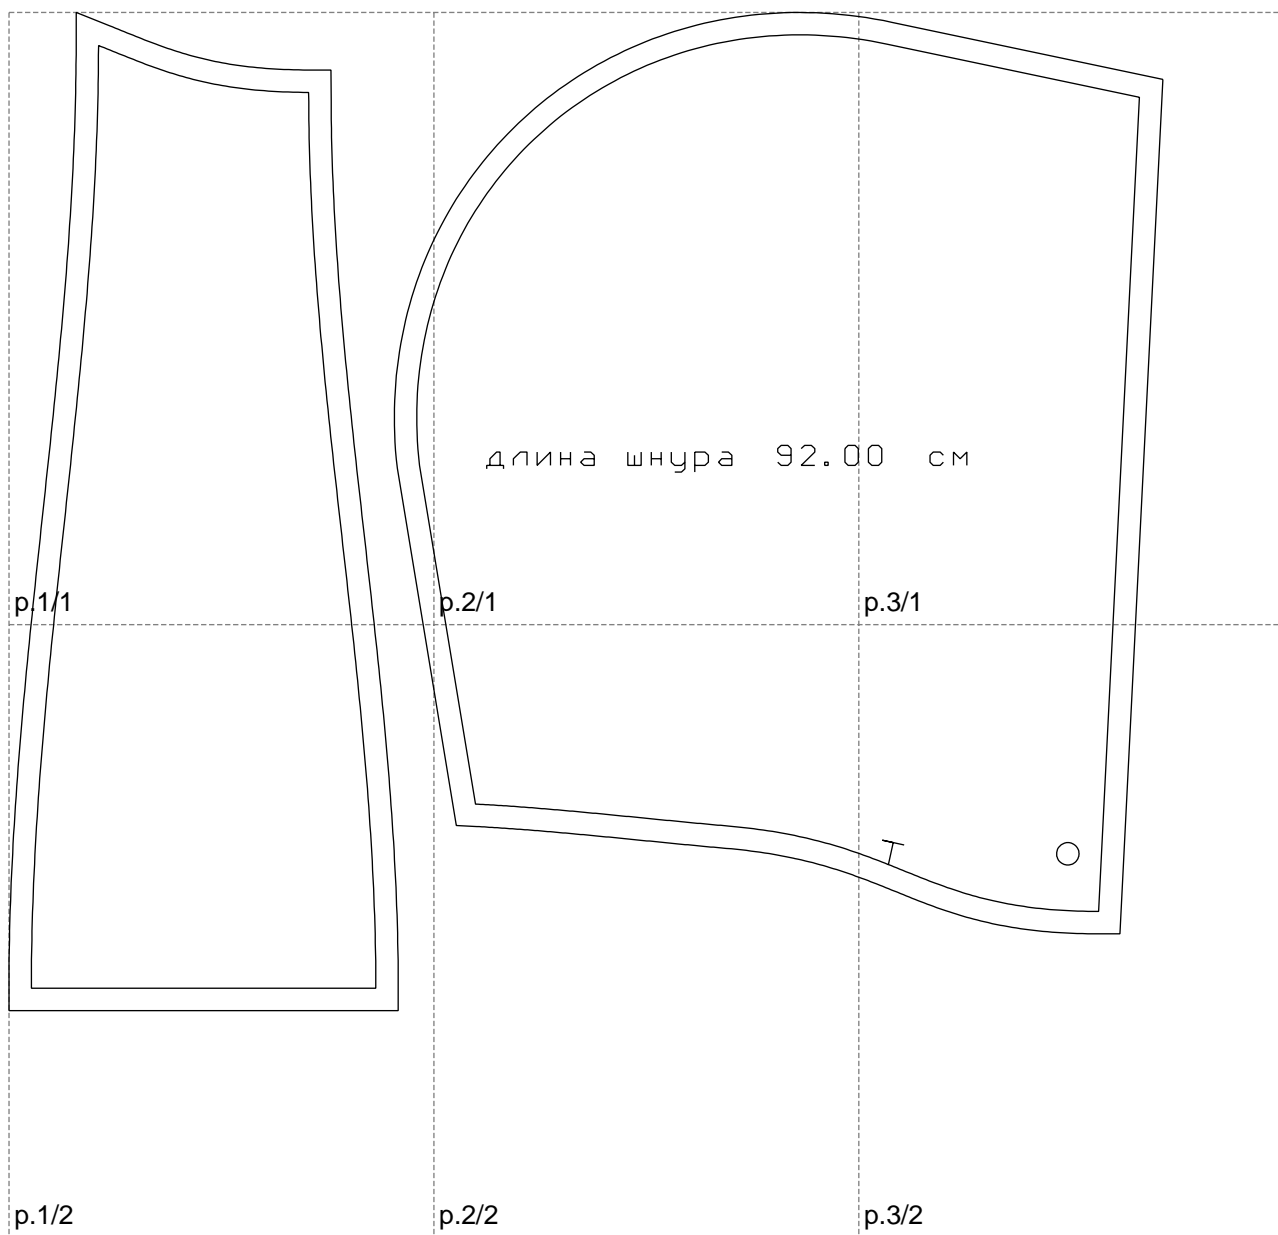

Not for print

Paper size: A4, size:515.32 x445.66 mm

Example

size:1047.26 x445.66 mm

Maneken =1 ver.0

rz_1=170

rz_16=100

rz_17=85.4

rz_18=80.2

rz_19=108

rz_20=105.4

.
.
.