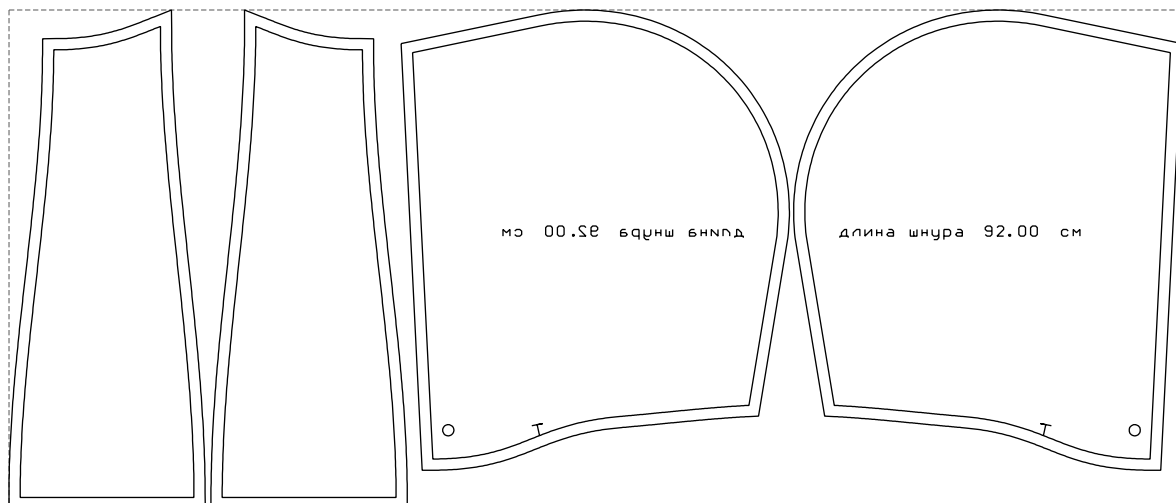

Not for print

Paper size: A4, size:516.36 x445.55 mm

Example

size:1047.75 x445.55 mm

Maneken =1 ver.0

rz_1=170

rz_16=104

rz_17=88.9

rz_18=84.4

rz_19=112

rz_20=109.3

.
.
.