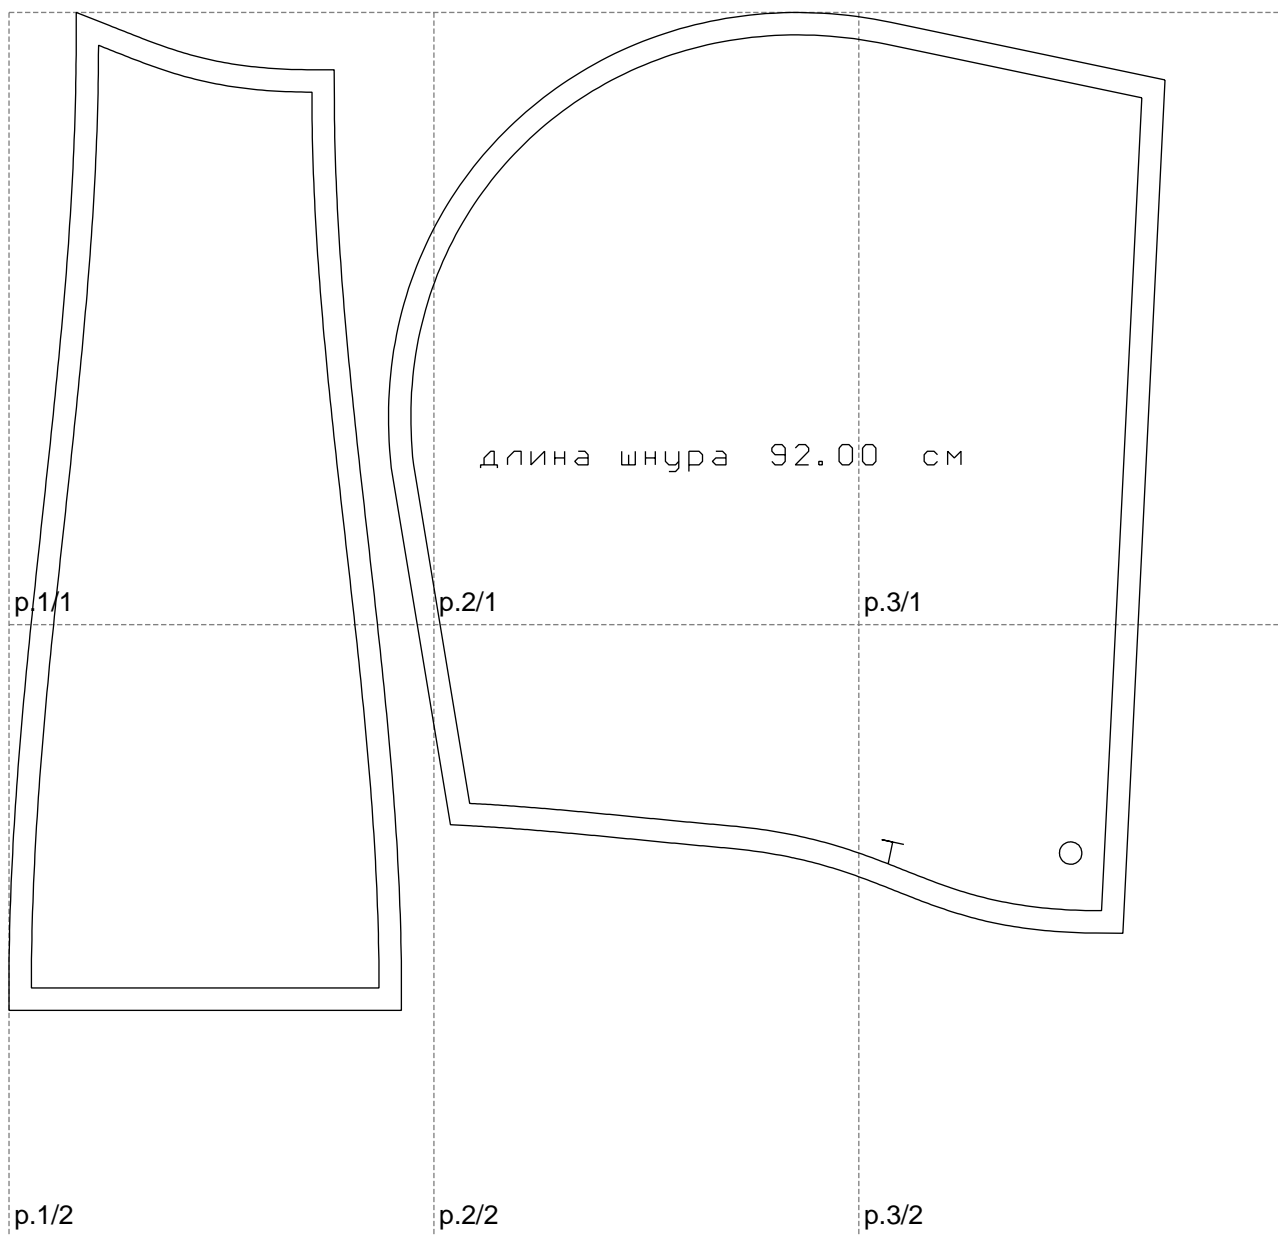

Not for print

Paper size: A4, size:516.36 x445.55 mm

Example

size:1047.75 x445.55 mm

Maneken =1 ver.0

rz_1=170

rz_16=104

rz_17=88.9

rz_18=84.4

rz_19=112

rz_20=109.3

.
.
.