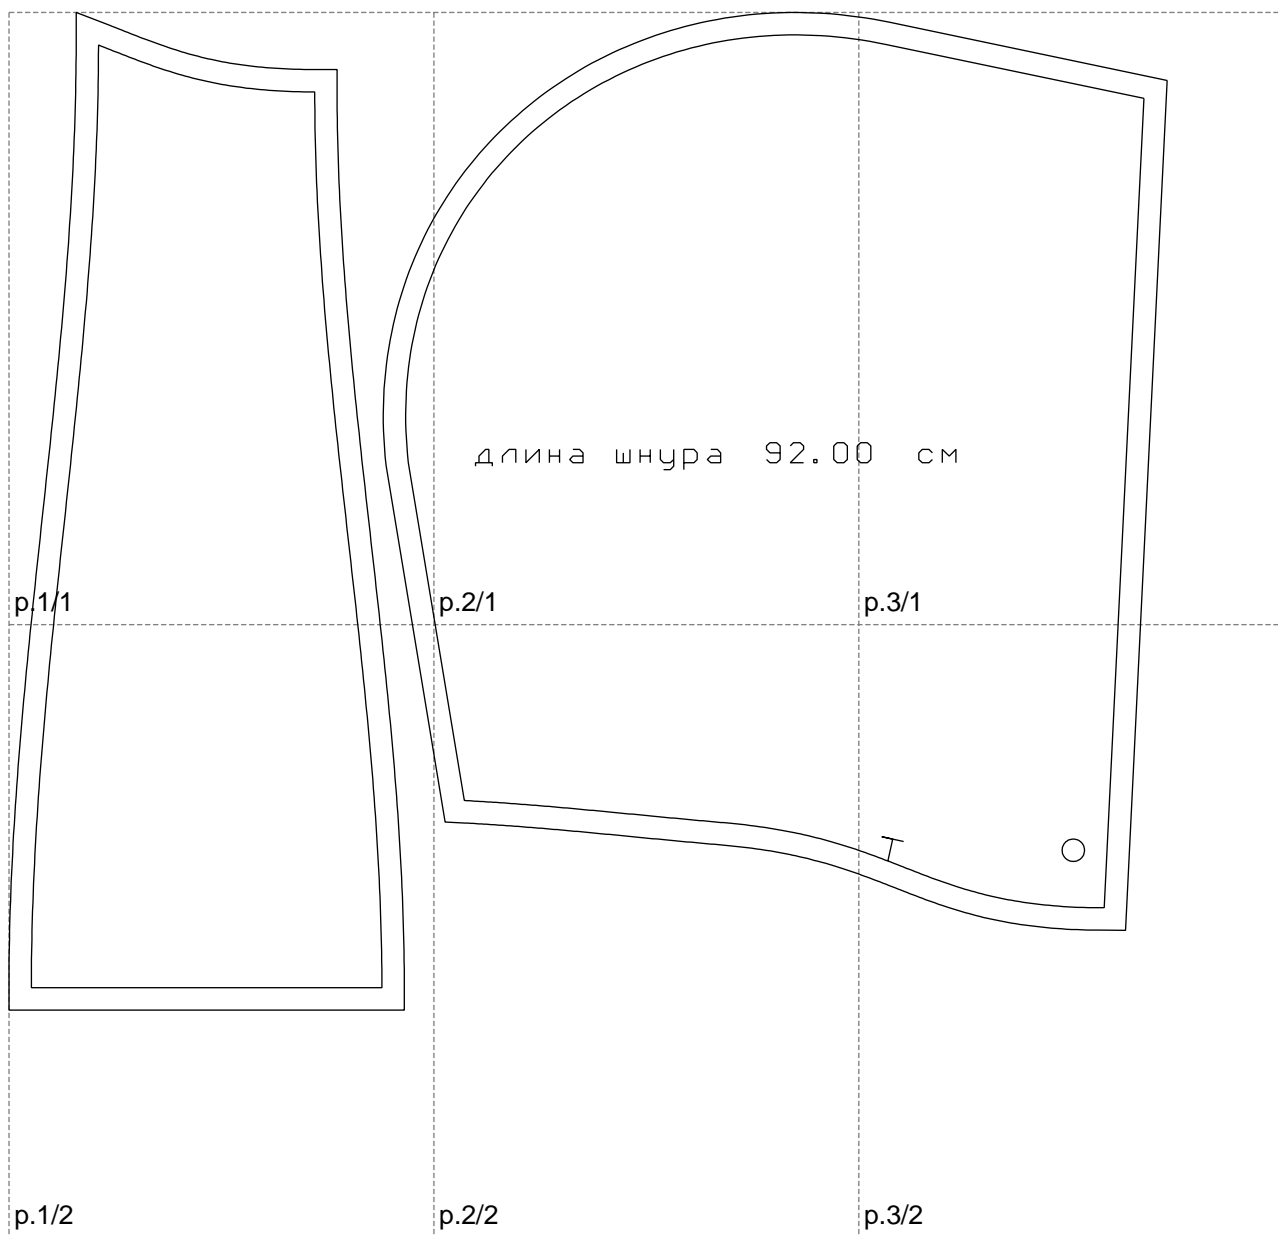

Not for print

Paper size: A4, size:517.28 x445.45 mm

# Example

size: 1058.20 x 445.45 mm

Maneken =1 ver.0

rz\_1=170

rz\_16=108

rz\_17=92.5

rz\_18=89.2

rz\_19=116

rz\_20=113

---

. . . . .  
. . . . .  
. . . . .