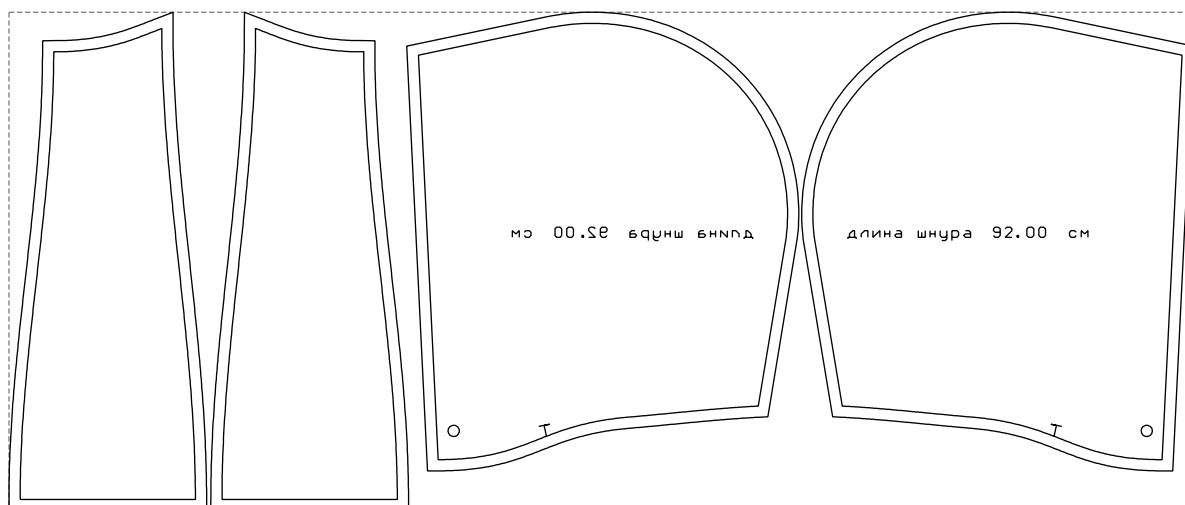

Not for print

Paper size: A4, size:517.28 x445.45 mm

# Example

size: 1058.20 x 445.45 mm

Maneken =1 ver.0

rz\_1=170

rz\_16=108

rz\_17=92.5

rz\_18=89.2

rz\_19=116