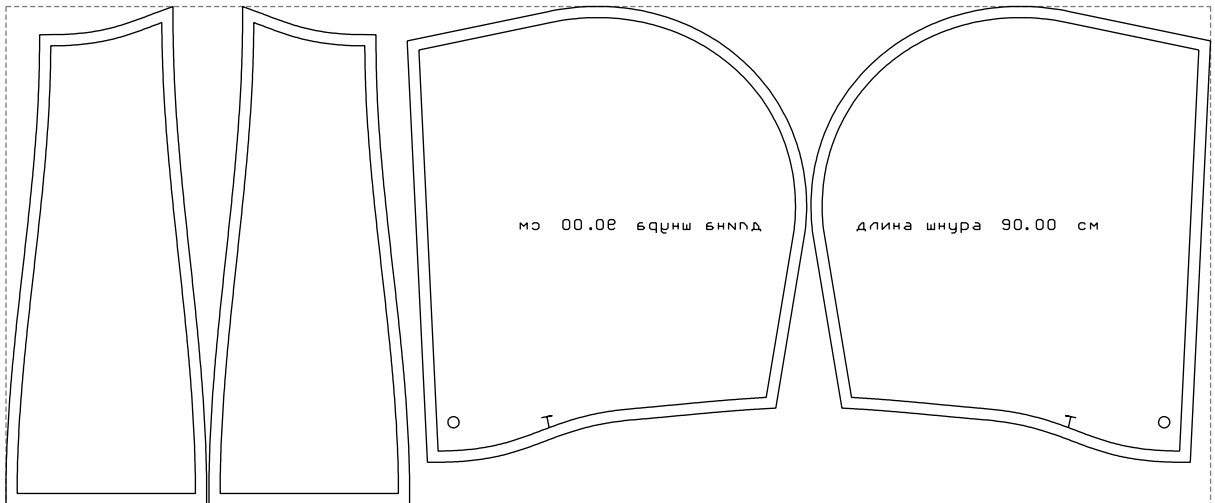

Not for print

Paper size: A4, size:532.12 x445.25 mm

# Example

size:1075.90 x445.25 mm

Maneken =1 ver.0

rz\_1=170

rz\_16=116

rz\_17=100

rz\_18=98.8

rz\_19=124