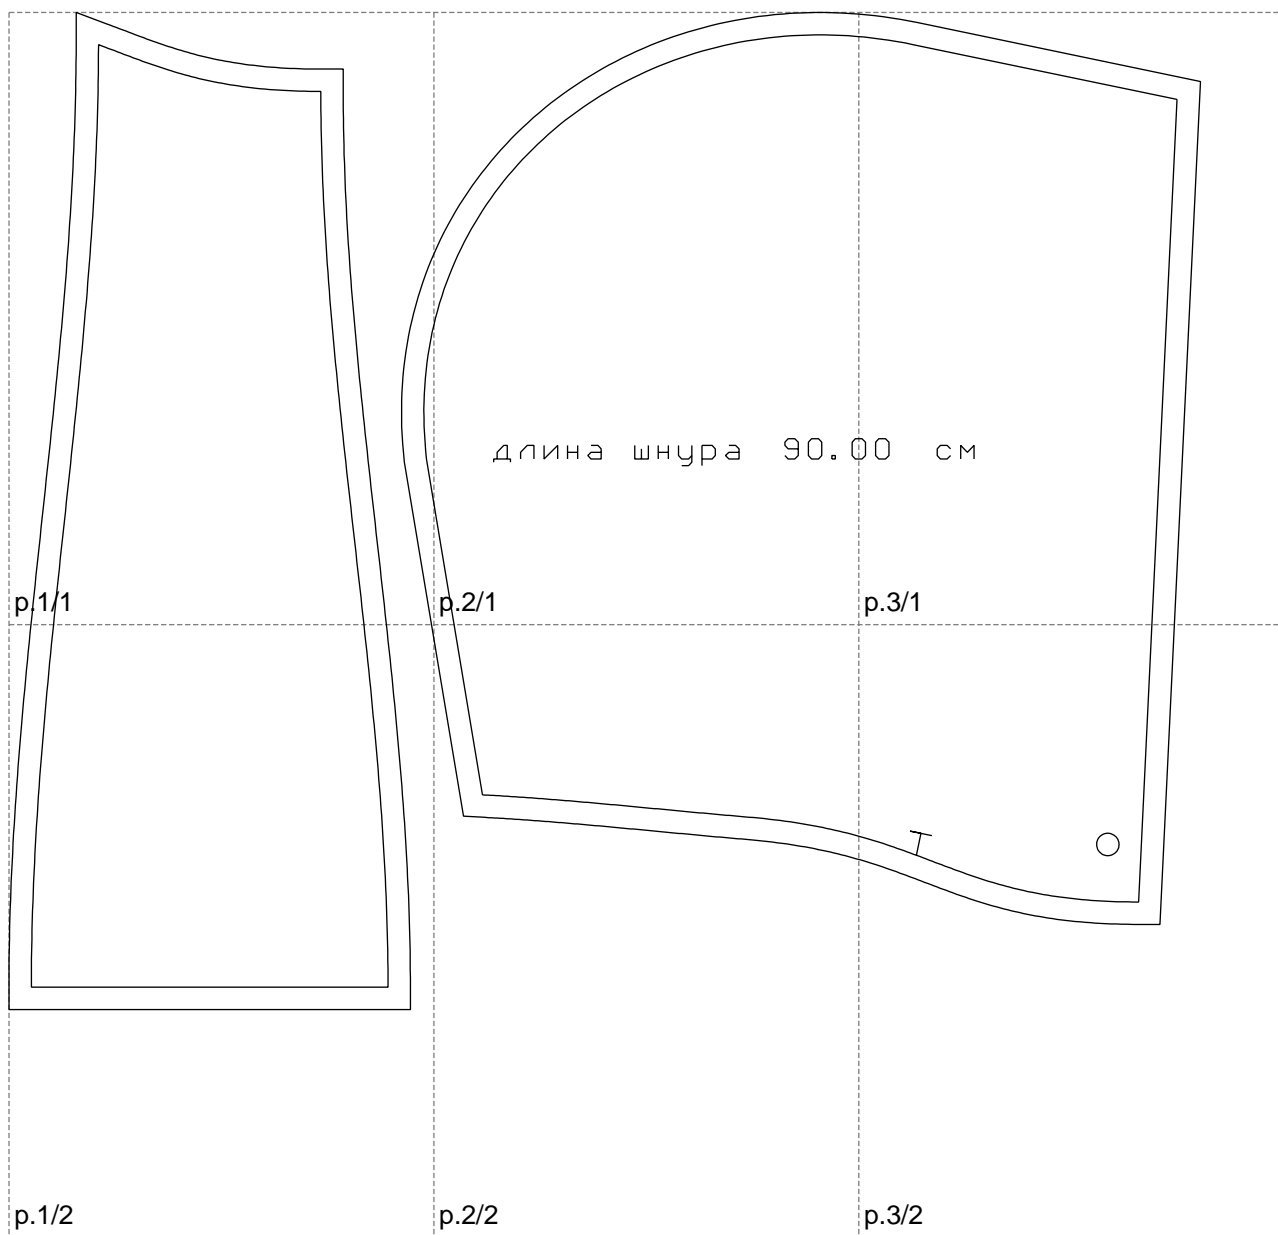

Not for print

Paper size: A4, size:532.12 x445.25 mm

# Example

size:1075.90 x445.25 mm

Maneken =1 ver.0

rz\_1=170

rz\_16=116

rz\_17=100

rz\_18=98.8

rz\_19=124

rz\_20=121

---

. . . . .  
. . . . .  
. . . . .