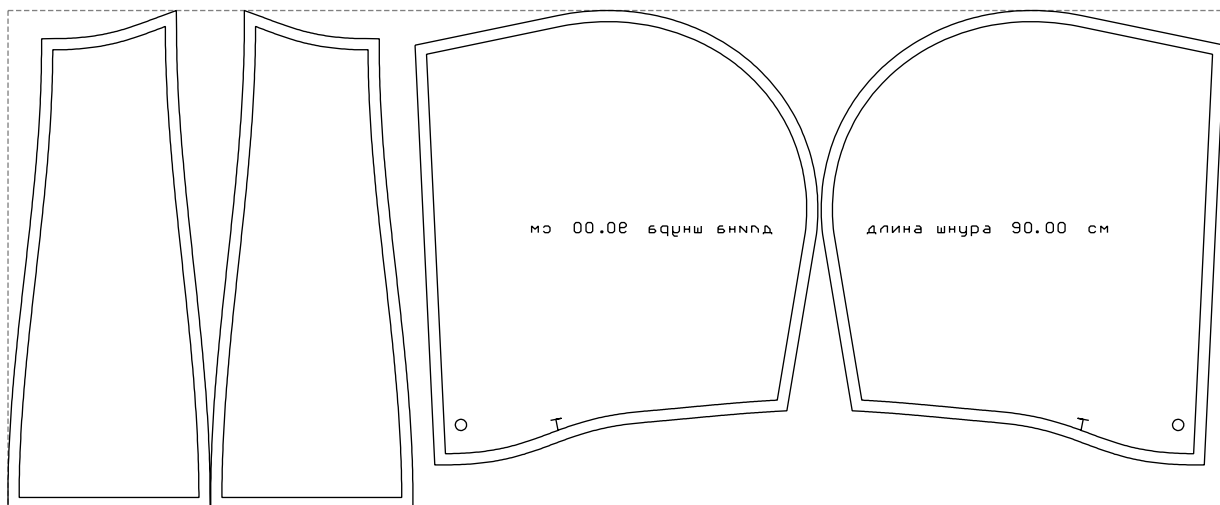

Not for print

Paper size: A4, size:533.03 x445.18 mm

Example

size:1086.37 x445.18 mm

Maneken =1 ver.0

rz_1=170

rz_16=120

rz_17=104

rz_18=103.6

rz_19=128

rz_20=125.1

.
.
.