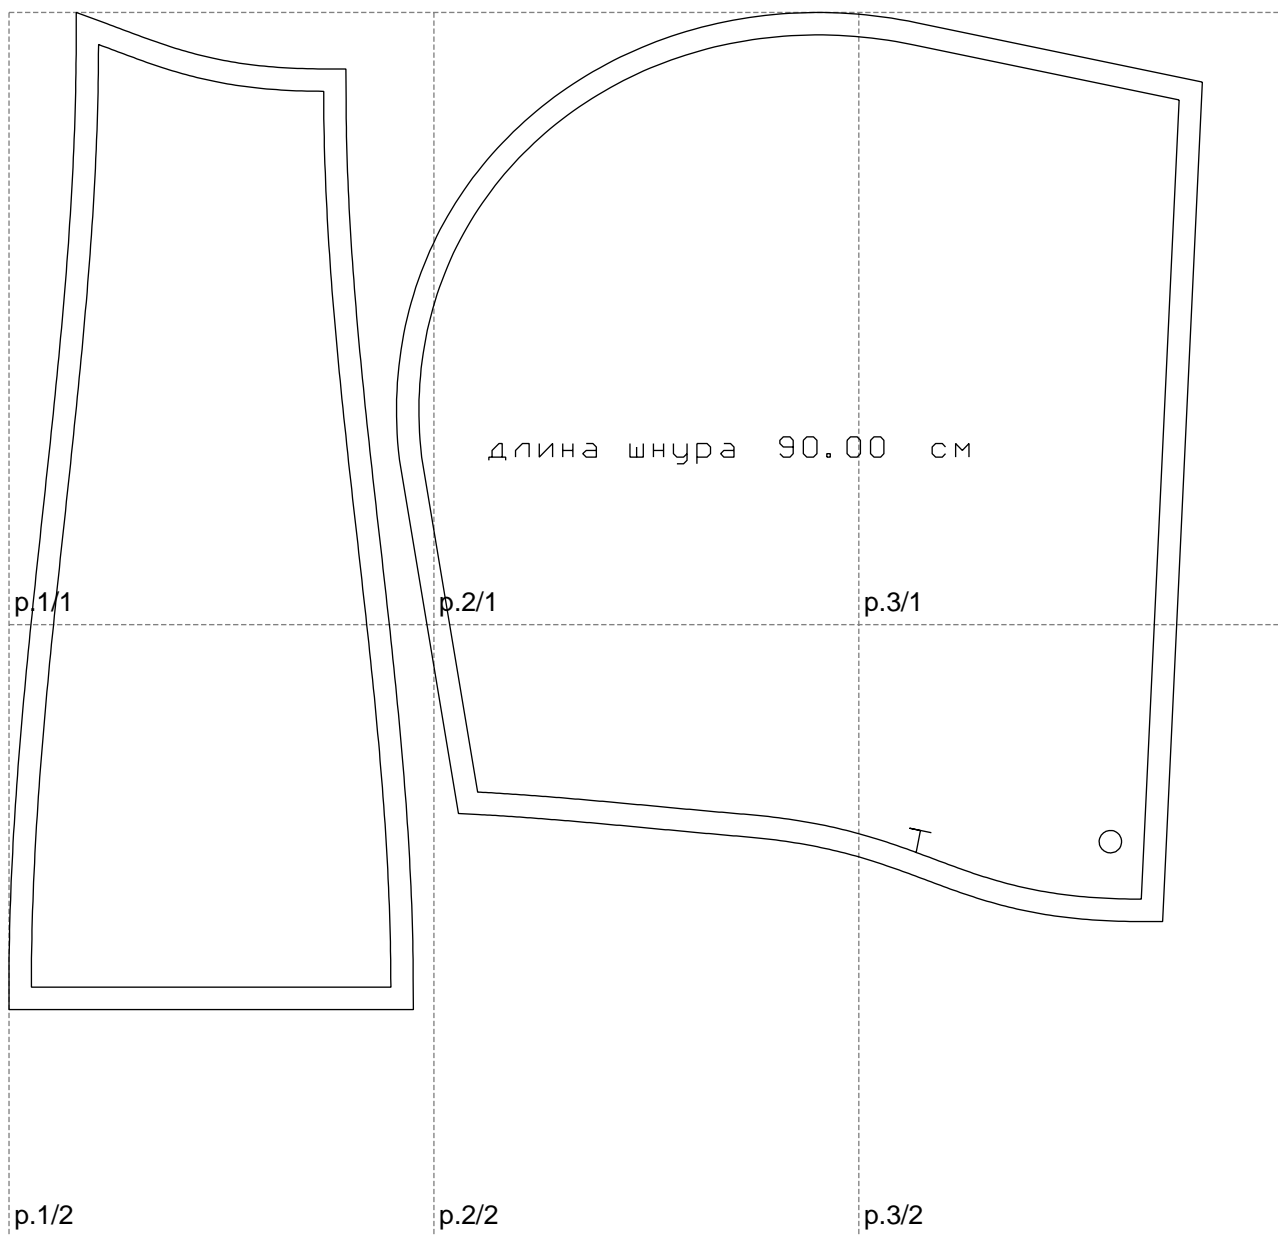

Not for print

Paper size: A4, size:533.03 x445.18 mm

Example

size:1086.37 x445.18 mm

Maneken =1 ver.0

rz_1=170

rz_16=120

rz_17=104

rz_18=103.6

rz_19=128

rz_20=125.1

.
.
.