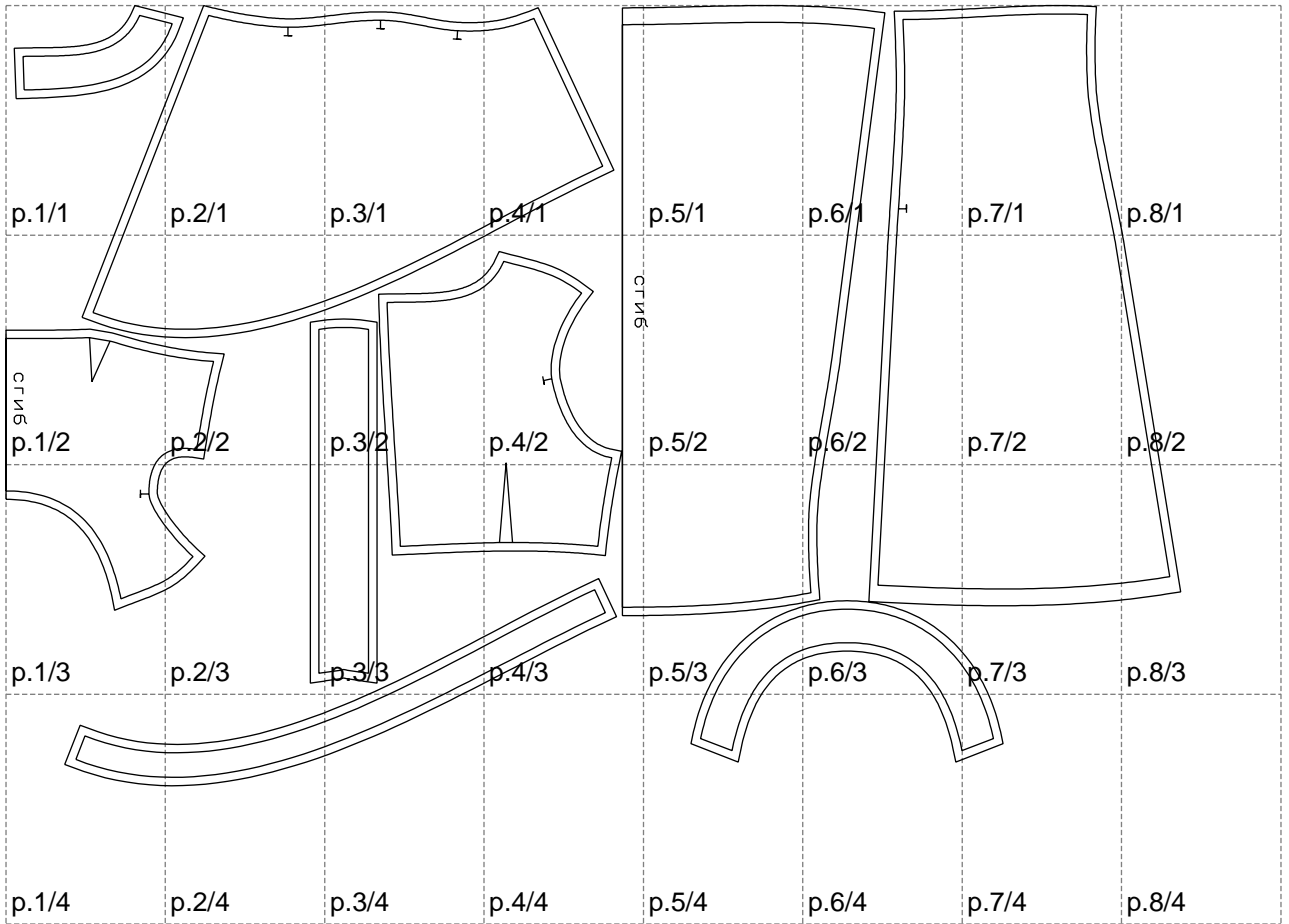

Not for print

Paper size: A4, size:1399.00 x928.98 mm

# Example

size:1499.00 x1517.48 mm

Maneken =1 ver.0

rz\_1=170

rz\_16=92

rz\_17=78.8

rz\_18=71.8

rz\_19=100

rz\_20=98.1

---

. . . . .  
. . . . .  
. . . . .