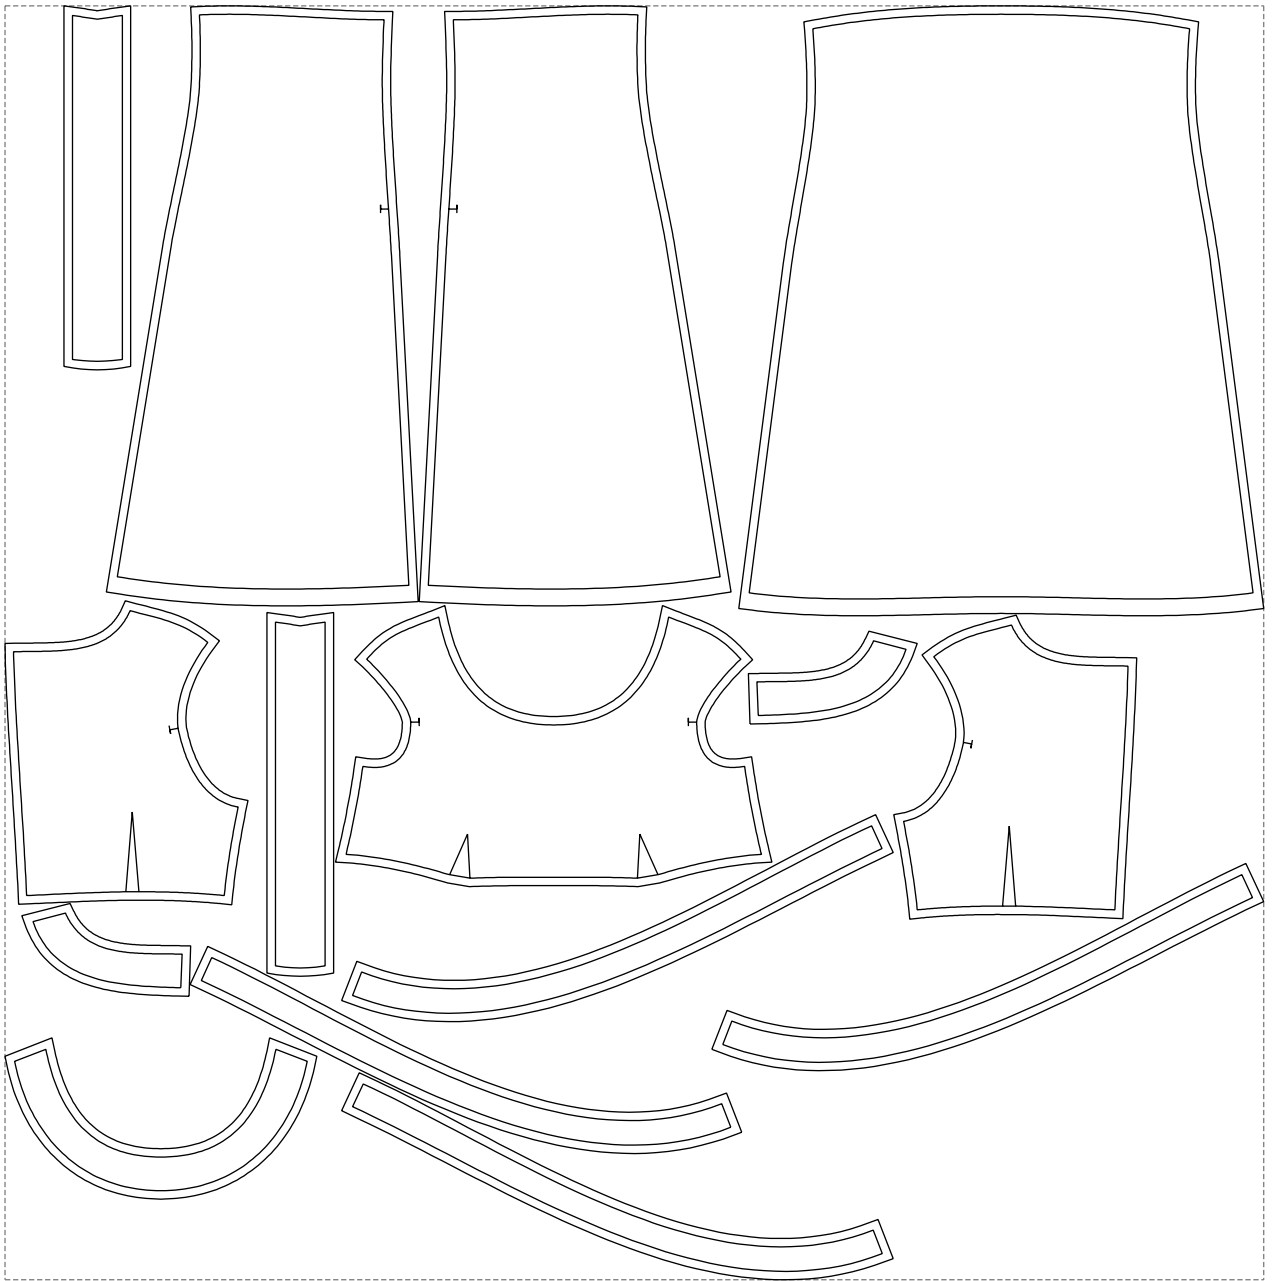

Not for print

Paper size: A4, size:1399.00 x928.98 mm

# Example

size:1499.00 x1517.48 mm

Maneken =1 ver.0

rz\_1=170

rz\_16=92

rz\_17=78.8

rz\_18=71.8

rz\_19=100