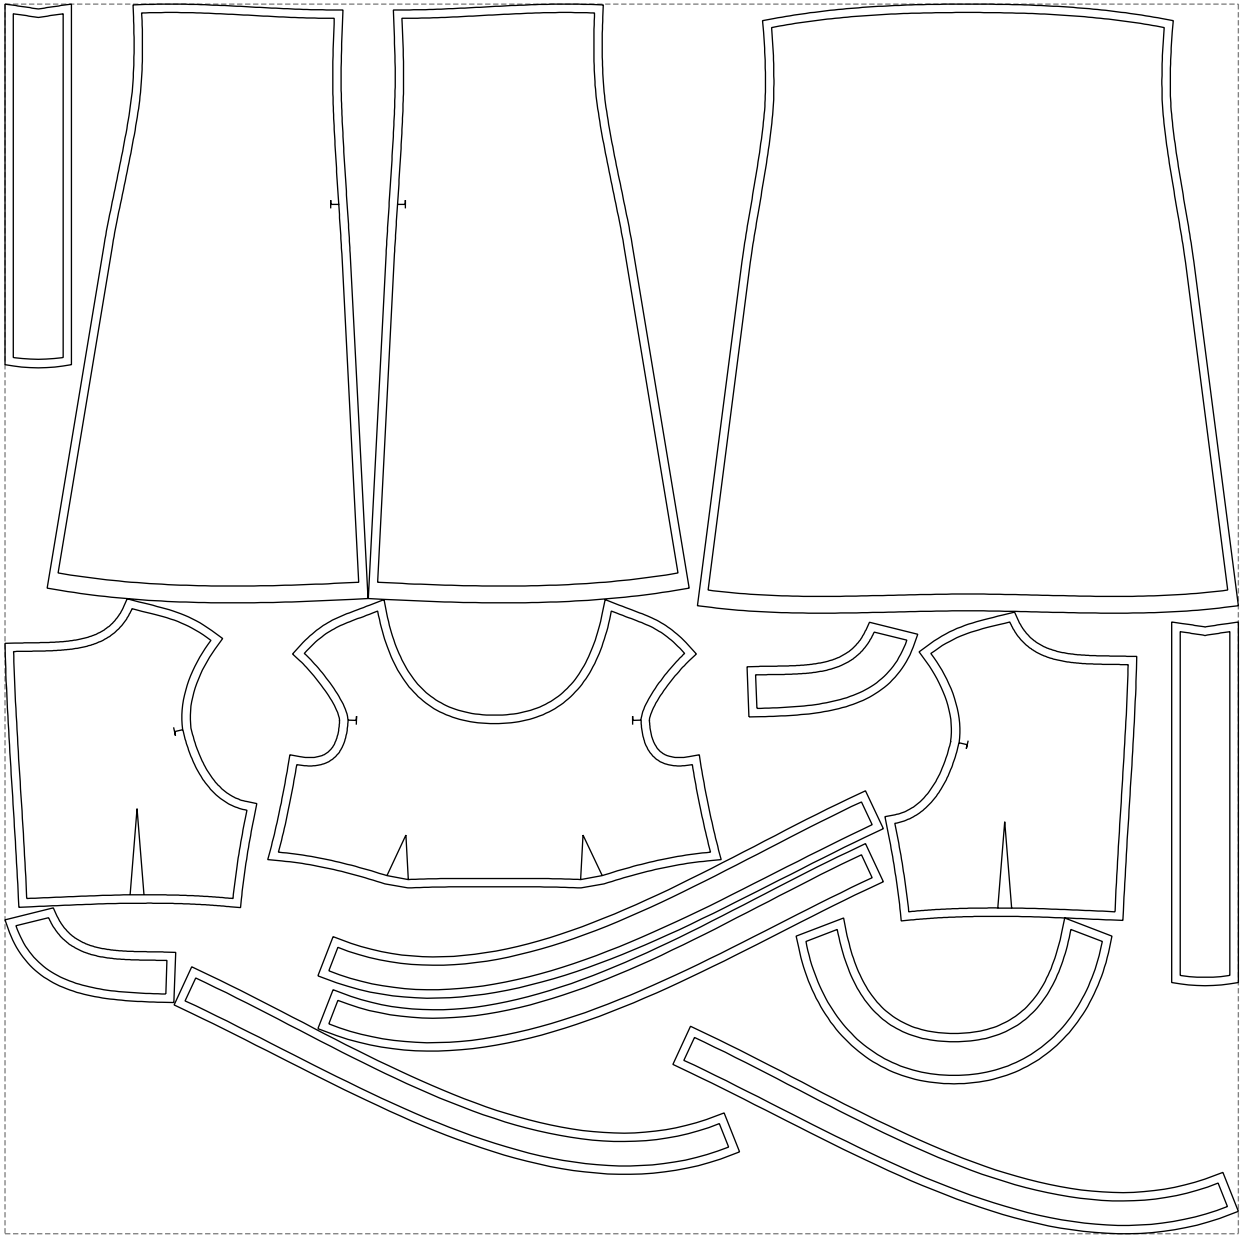

Not for print

Paper size: A4, size:1399.00 x904.10 mm

# Example

size:1468.87 x1464.80 mm

Maneken =1 ver.0

rz\_1=170

rz\_16=96

rz\_17=82

rz\_18=76

rz\_19=104