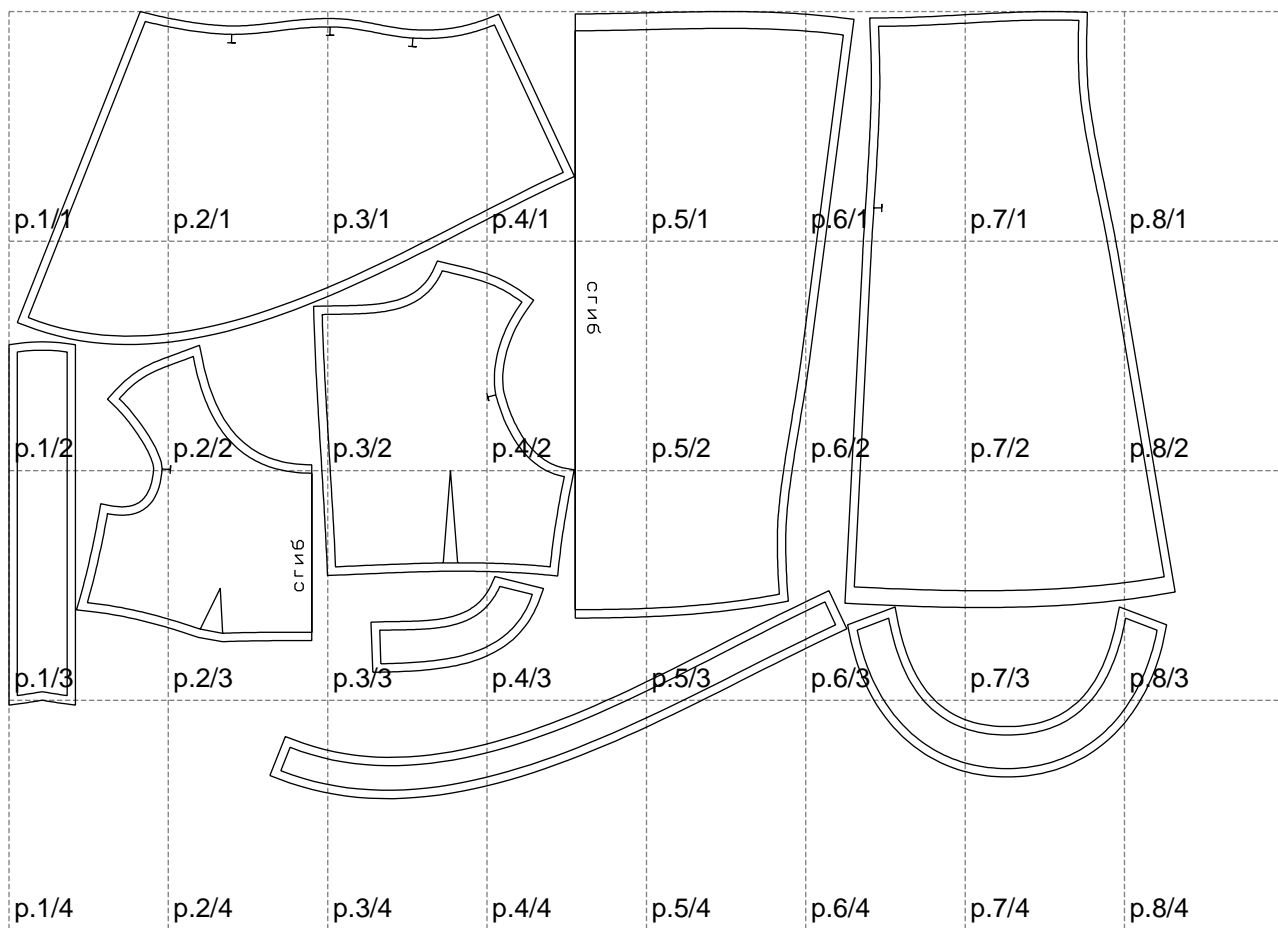

Not for print

Paper size: A4, size:1388.93 x937.22 mm

# Example

size:1488.93 x1562.91 mm

Maneken =1 ver.0

rz\_1=170

rz\_16=100

rz\_17=85.4

rz\_18=80.2

rz\_19=108

rz\_20=105.4

---

. . . . .  
. . . . .  
. . . . .