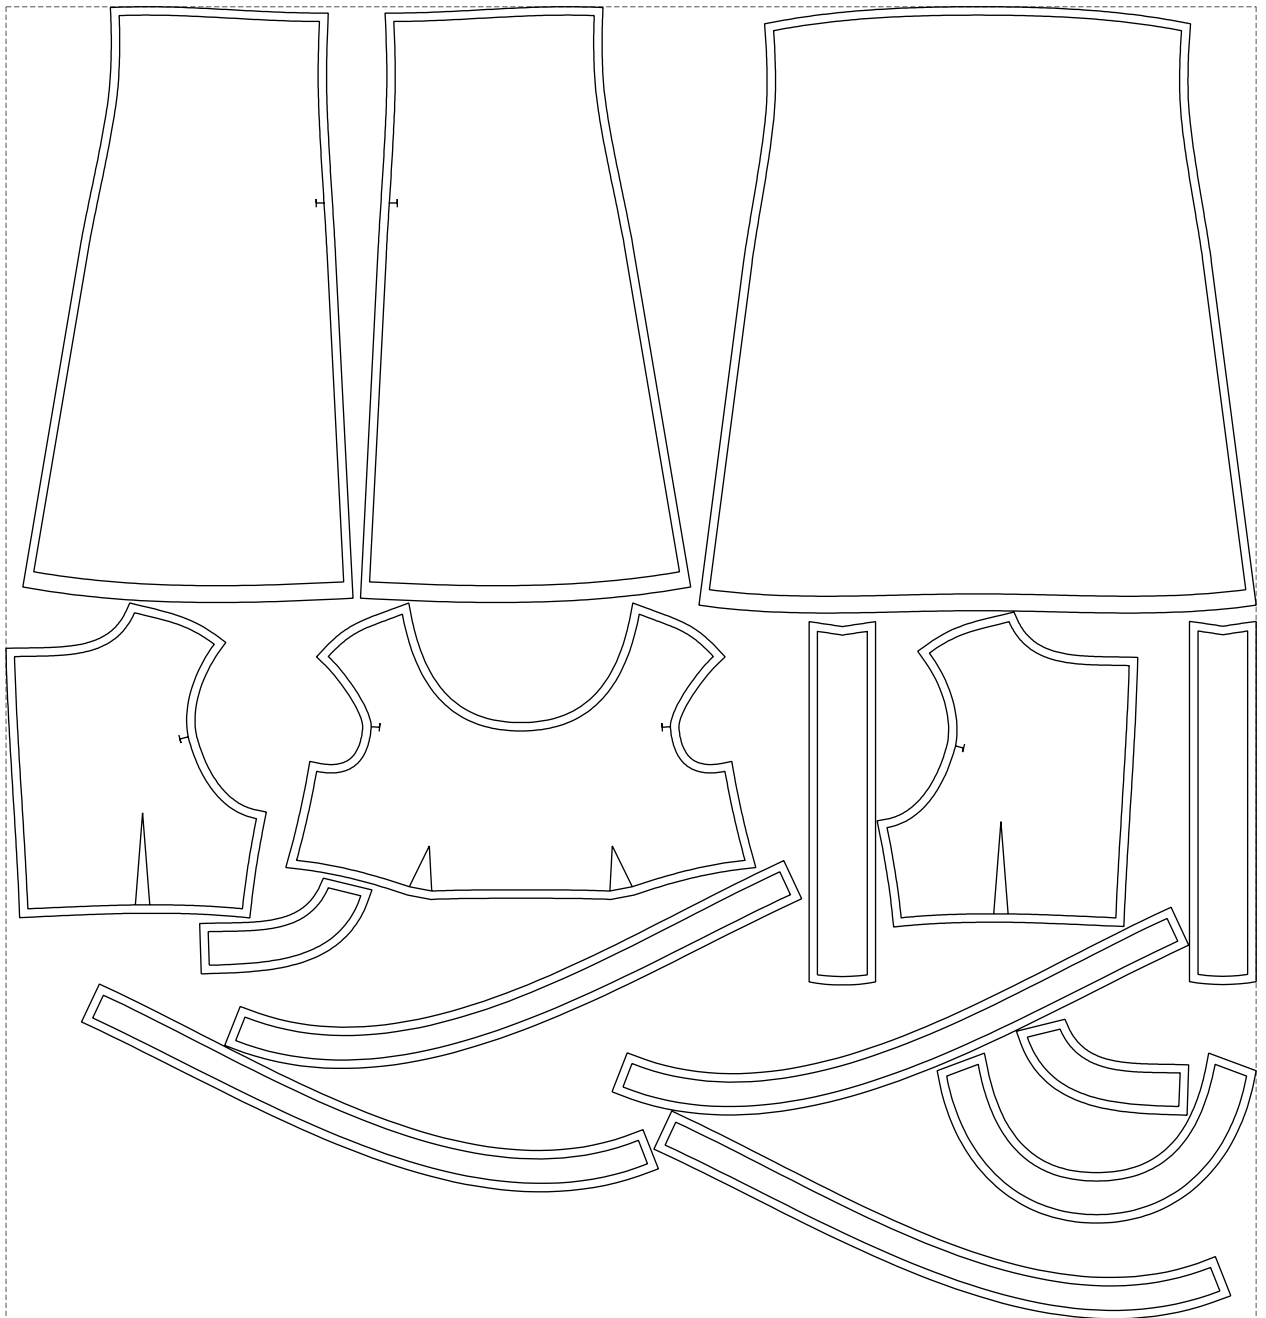

Not for print

Paper size: A4, size:1388.93 x937.22 mm

# Example

size:1488.93 x1562.91 mm

Maneken =1 ver.0

rz\_1=170

rz\_16=100

rz\_17=85.4

rz\_18=80.2

rz\_19=108

rz\_20=105.4

---

. . . . .  
. . . . .  
. . . . .