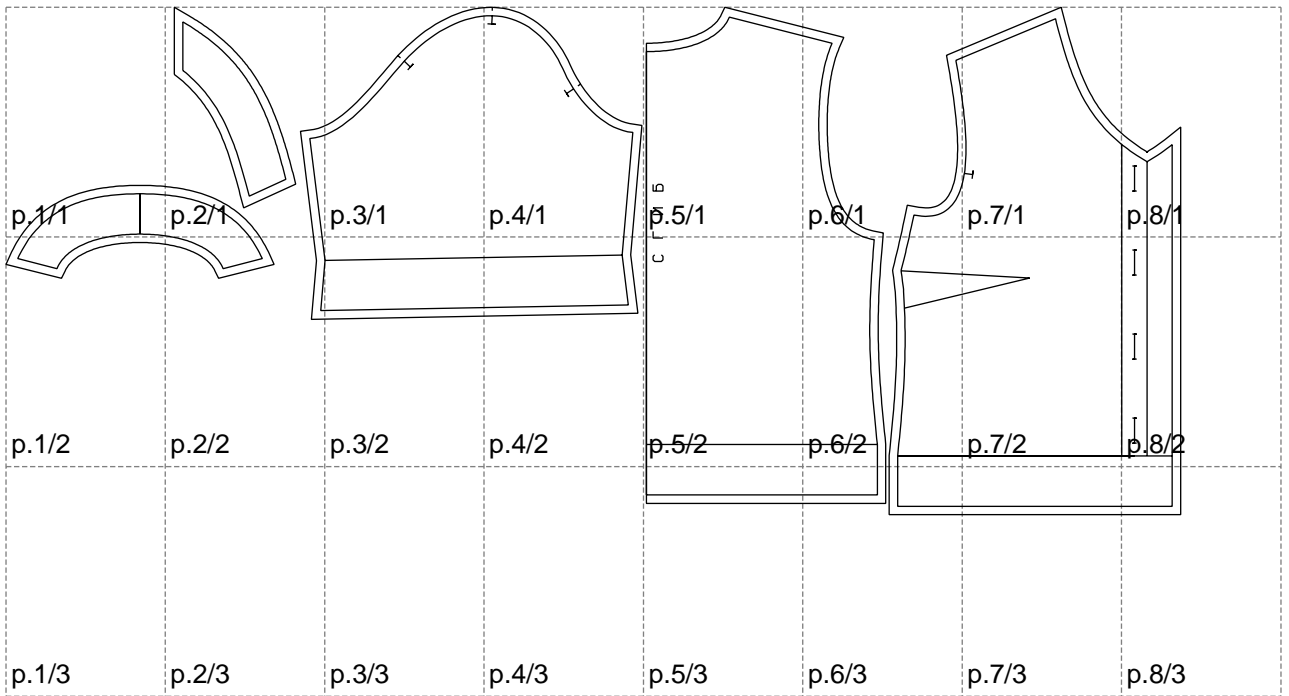

Not for print

Paper size: A4, size:1399.00 x604.05 mm

# Example

size:1499.00 x985.56 mm

Maneken =1 ver.0

rz\_1=170

rz\_16=96

rz\_17=82

rz\_18=76

rz\_19=104

rz\_20=101.8

---

. . . . .  
. . . . .  
. . . . .