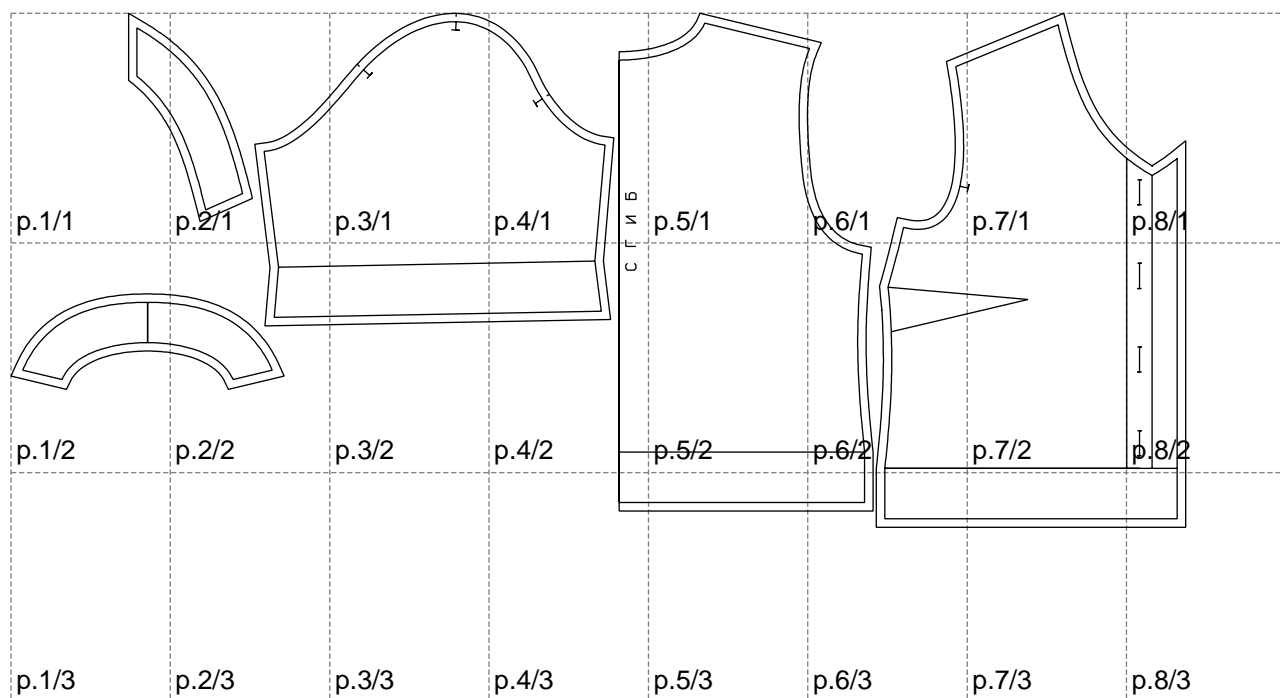

Not for print

Paper size: A4, size:1399.00 x611.86 mm

# Example

size:1499.00 x992.39 mm

Maneken =1 ver.0

rz\_1=170

rz\_16=104

rz\_17=88.9

rz\_18=84.4

rz\_19=112

rz\_20=109.3

---

. . . . .  
. . . . .  
. . . . .