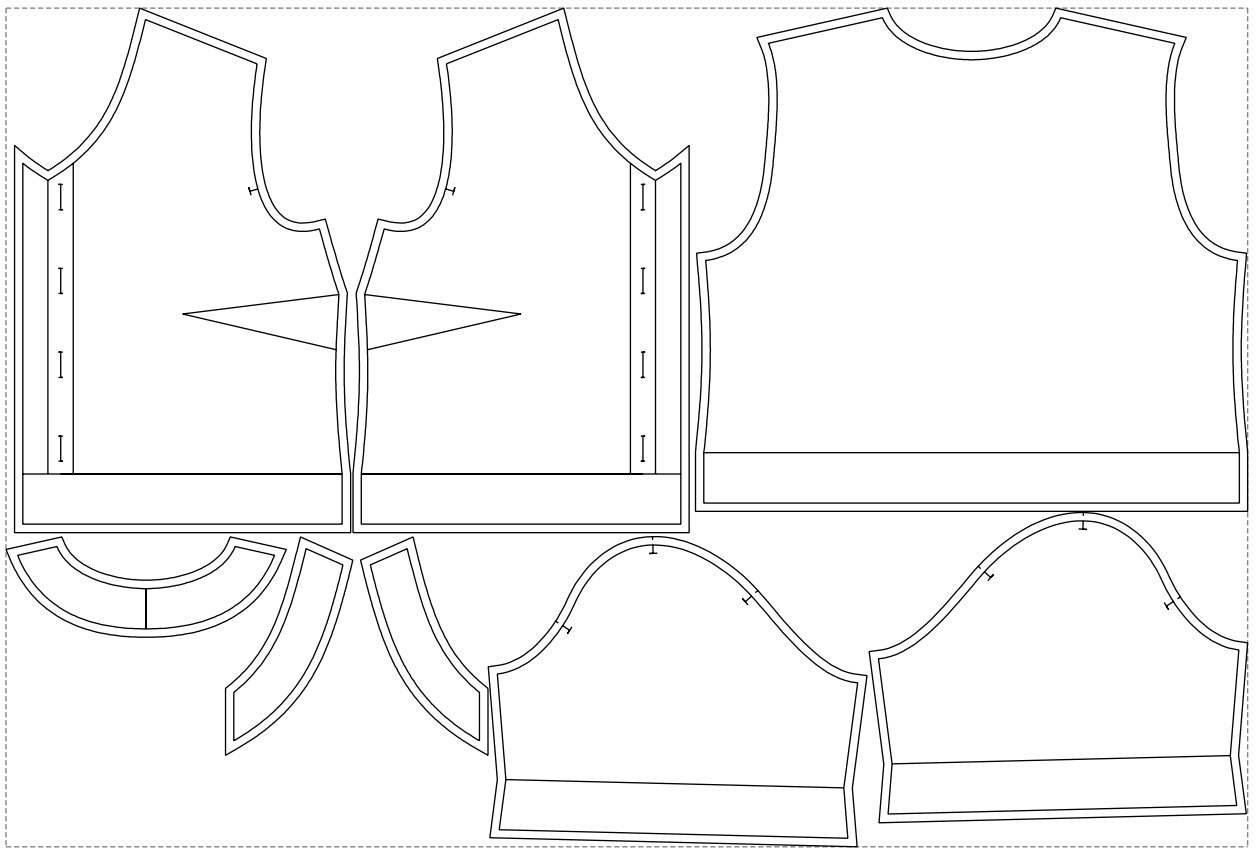

Not for print

Paper size: A4, size:1358.77 x624.81 mm

# Example

size:1478.91 x999.02 mm

Maneken =1 ver.0

rz\_1=170

rz\_16=116

rz\_17=100

rz\_18=98.8

rz\_19=124