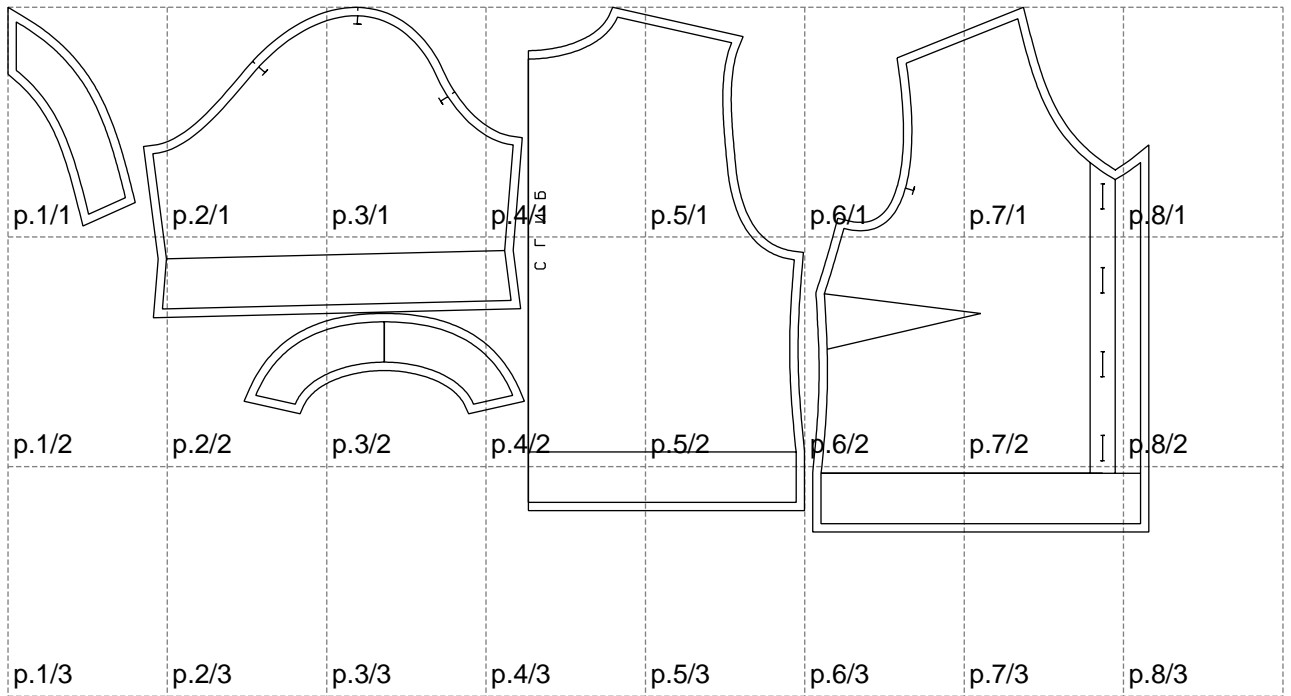

Not for print

Paper size: A4, size:1358.77 x624.81 mm

# Example

size:1478.91 x999.02 mm

Maneken =1 ver.0

rz\_1=170

rz\_16=116

rz\_17=100

rz\_18=98.8

rz\_19=124

rz\_20=121

---

. . . . .  
. . . . .  
. . . . .