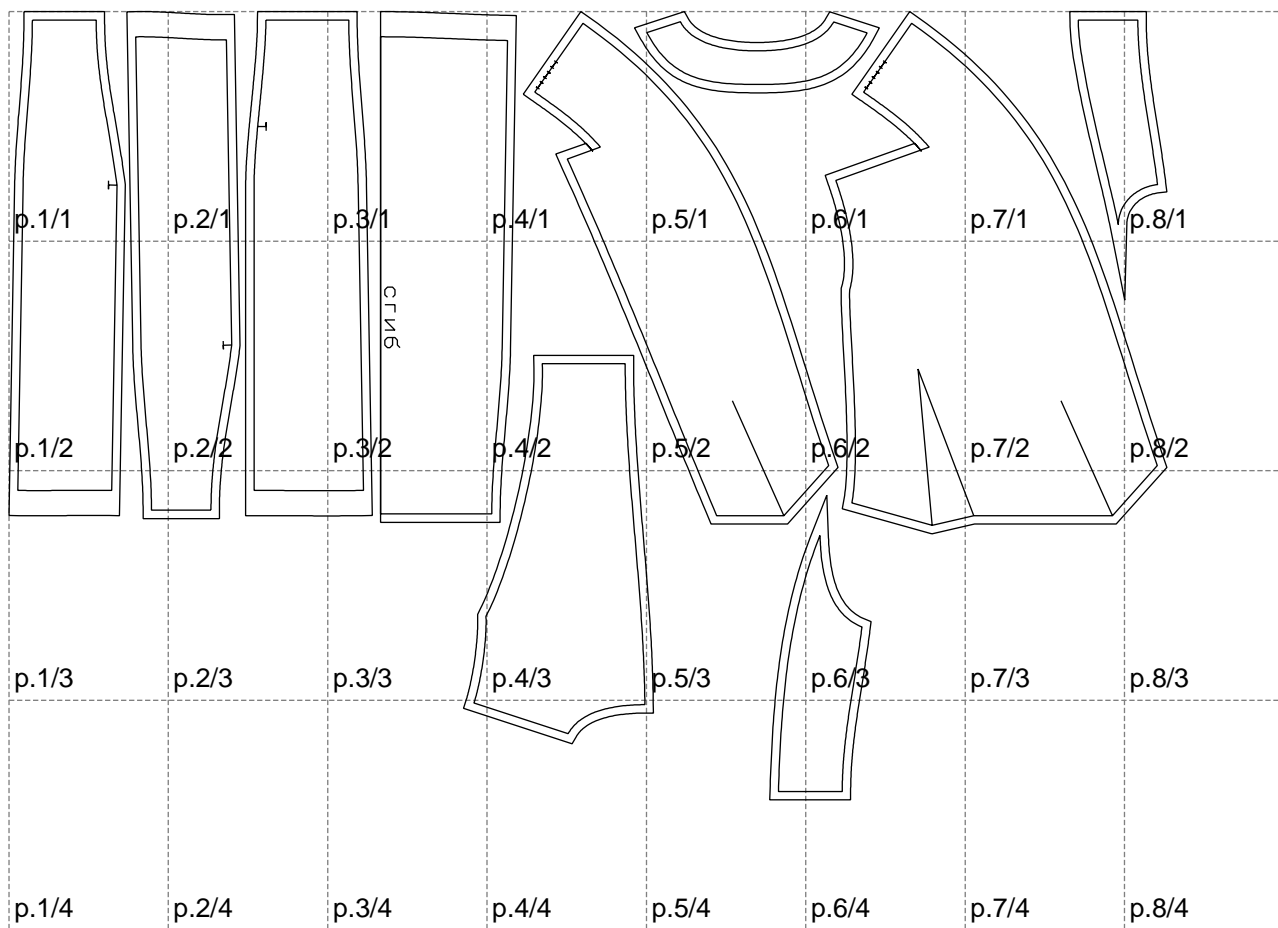

Not for print

Paper size: A4, size:1378.99 x938.75 mm

# Example

size:1499.00 x1653.05 mm

Maneken =1 ver.0

rz\_1=170

rz\_16=88

rz\_17=75.6

rz\_18=67.6

rz\_19=96

rz\_20=94.6

---

. . . . .  
. . . . .  
. . . . .