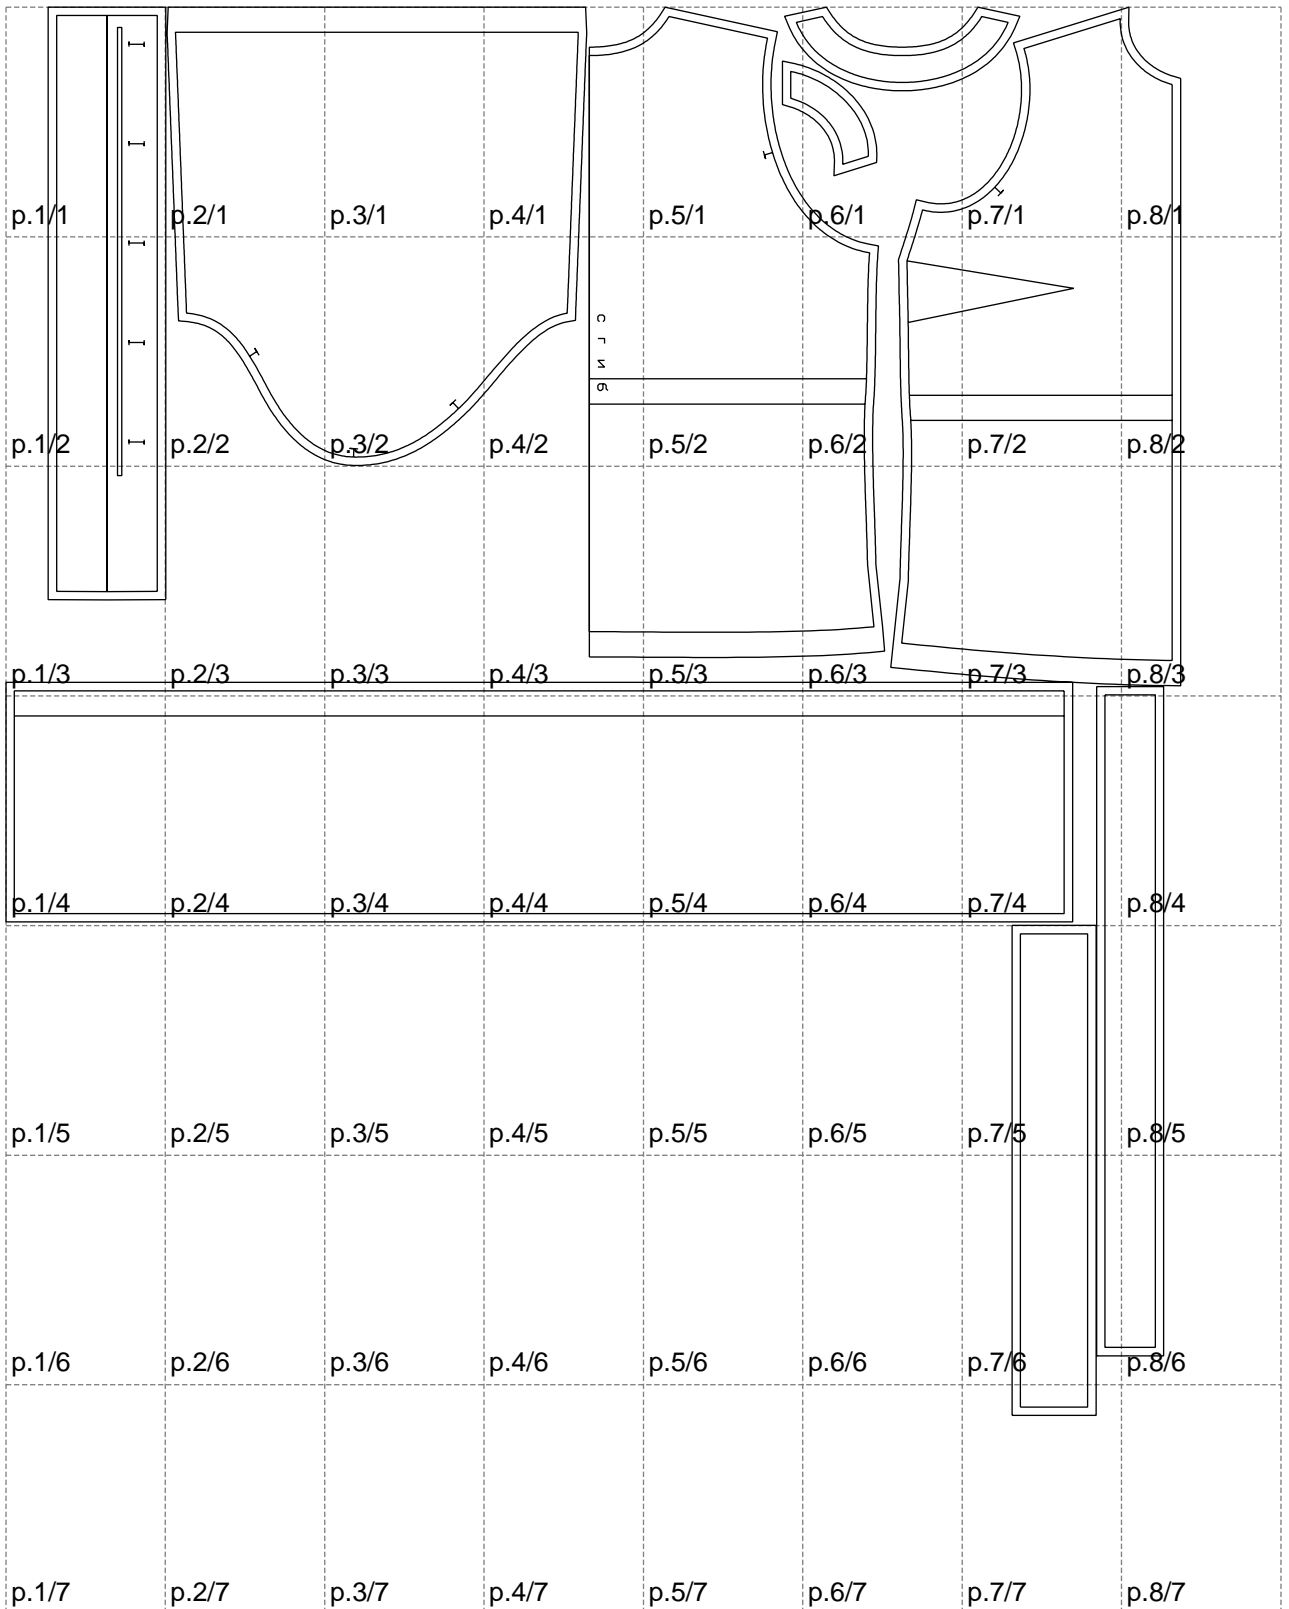

Not for print

Paper size: A4, size:1399.00 x1677.02 mm

# Example

size:1418.47 x2323.69 mm

Maneken =1 ver.0

rz\_1=170

rz\_16=120

rz\_17=104

rz\_18=103.6

rz\_19=128

rz\_20=125.1

---

. . . . .  
. . . . .  
. . . . .