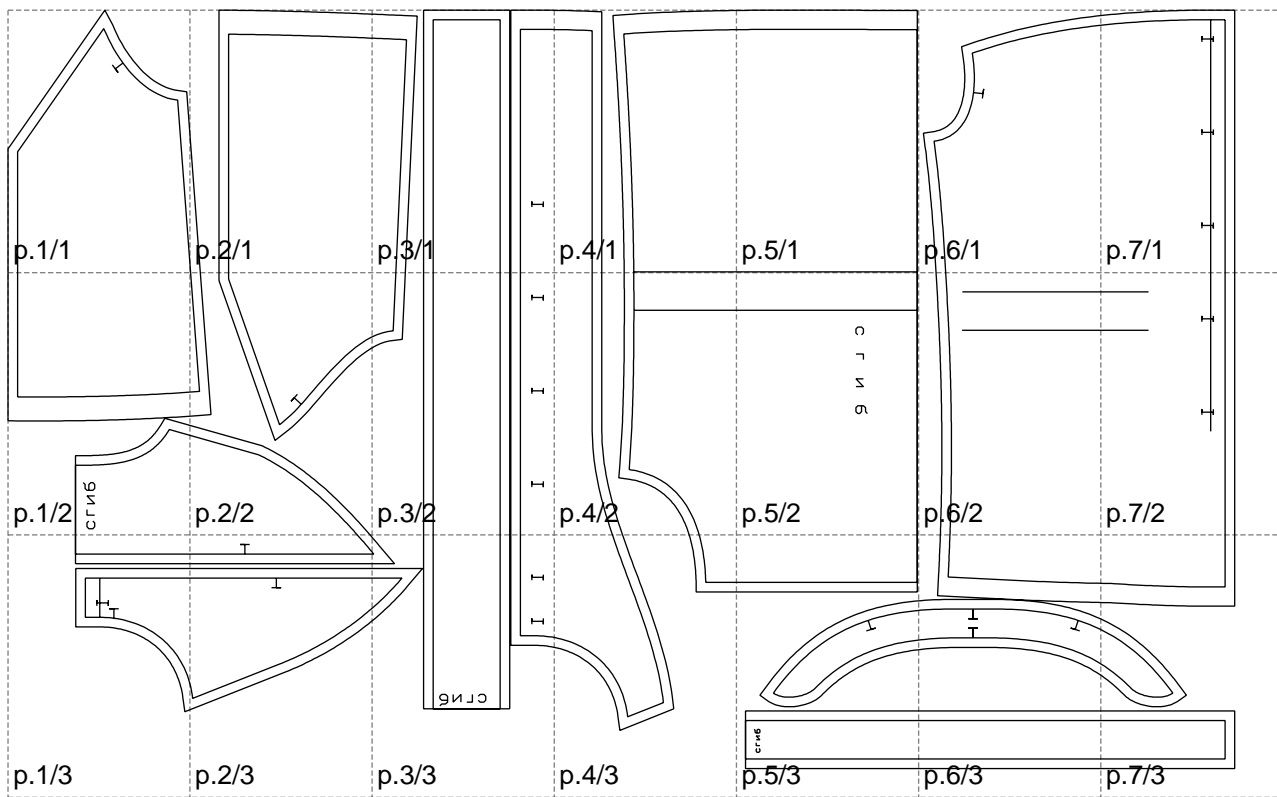

Not for print

Paper size: A4, size:1278.24 x790.27 mm

# Example

size:1499.00 x1645.94 mm

Maneken =1 ver.0

rz\_1=170

rz\_16=92

rz\_17=78.8

rz\_18=71.8

rz\_19=100

rz\_20=98.1

---

. . . . .  
. . . . .  
. . . . .