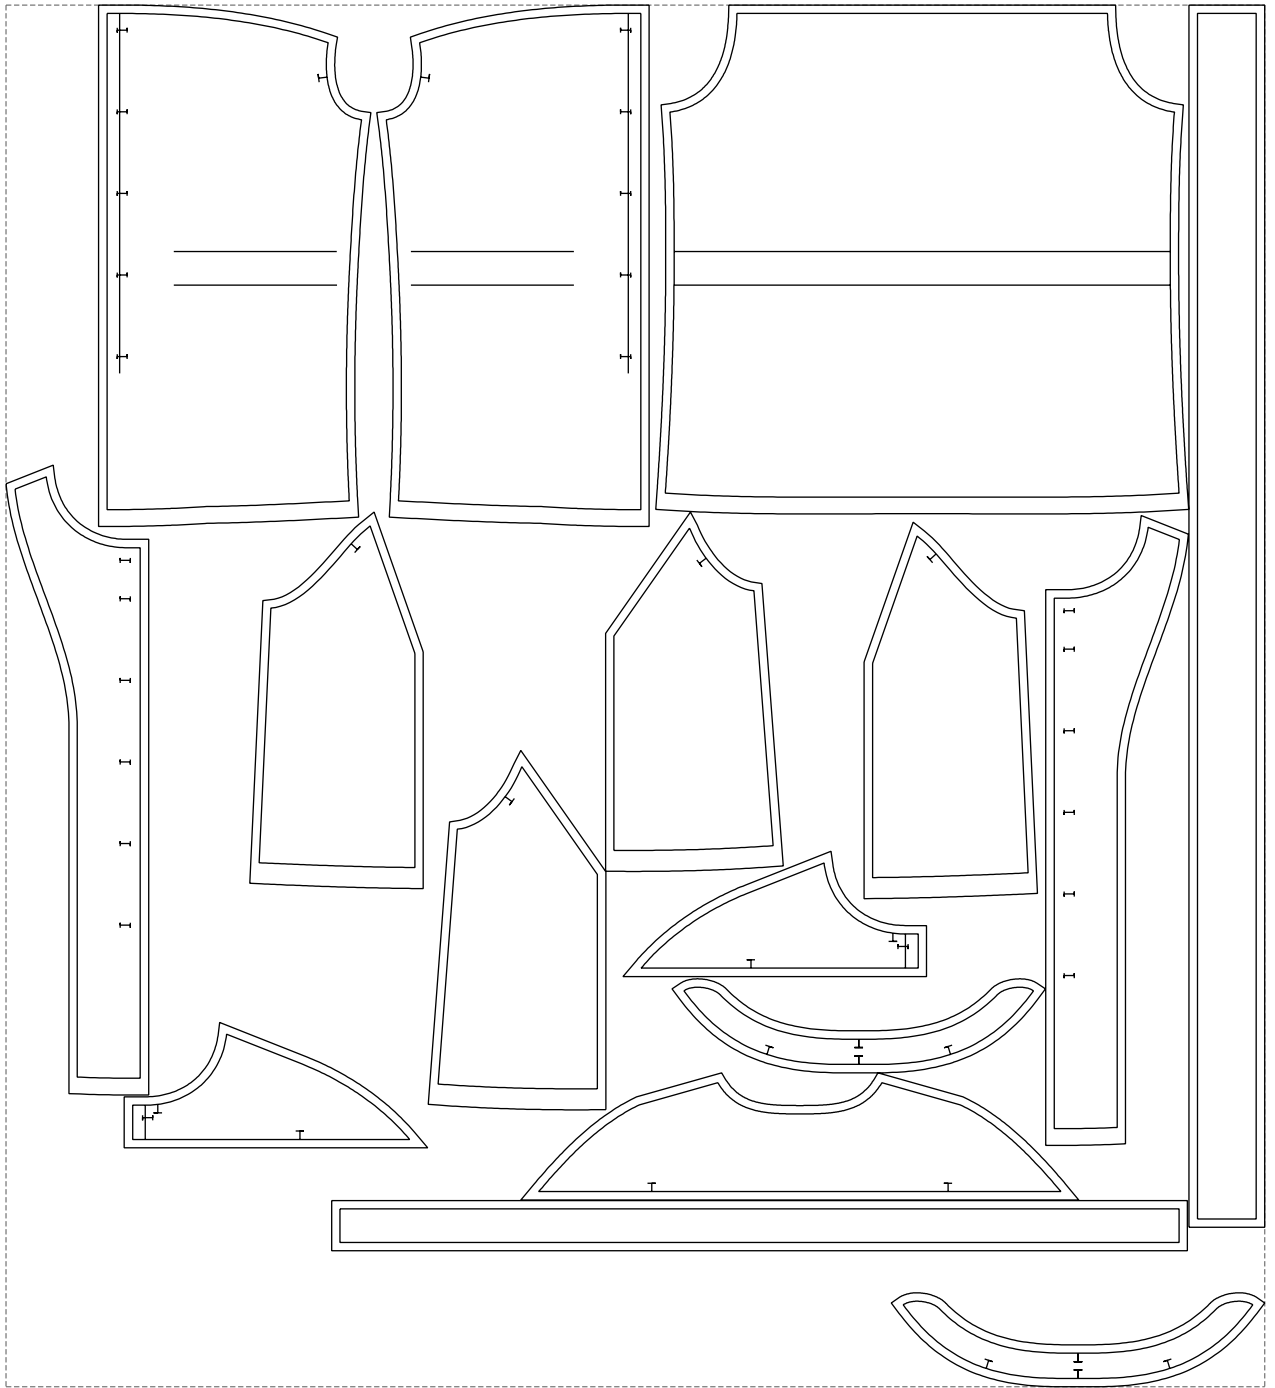

Not for print

Paper size: A4, size:1278.24 x790.27 mm

# Example

size:1499.00 x1645.94 mm

Maneken =1 ver.0

rz\_1=170

rz\_16=92

rz\_17=78.8

rz\_18=71.8

rz\_19=100

rz\_20=98.1

---

. . . . .  
. . . . .  
. . . . .