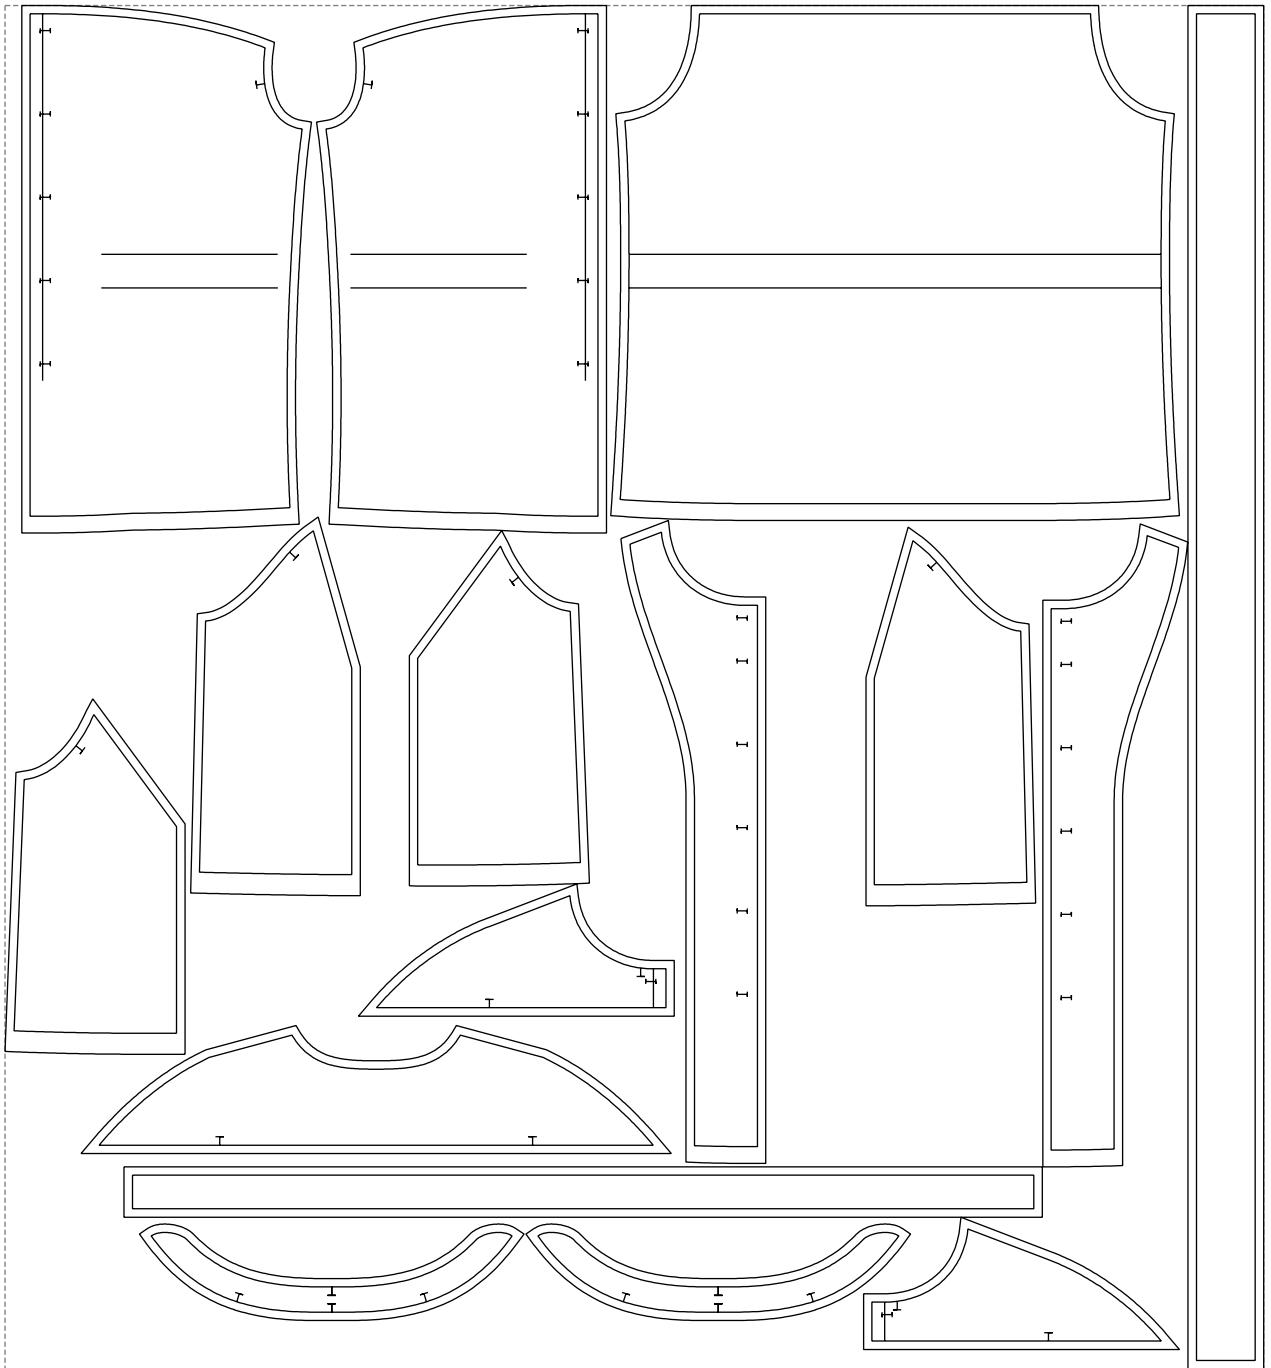

Not for print

Paper size: A4, size:1399.00 x831.80 mm

# Example

size:1499.00 x1624.00 mm

Maneken =1 ver.0

rz\_1=170

rz\_16=100

rz\_17=85.4

rz\_18=80.2

rz\_19=108

rz\_20=105.4

---

. . . . .  
. . . . .  
. . . . .