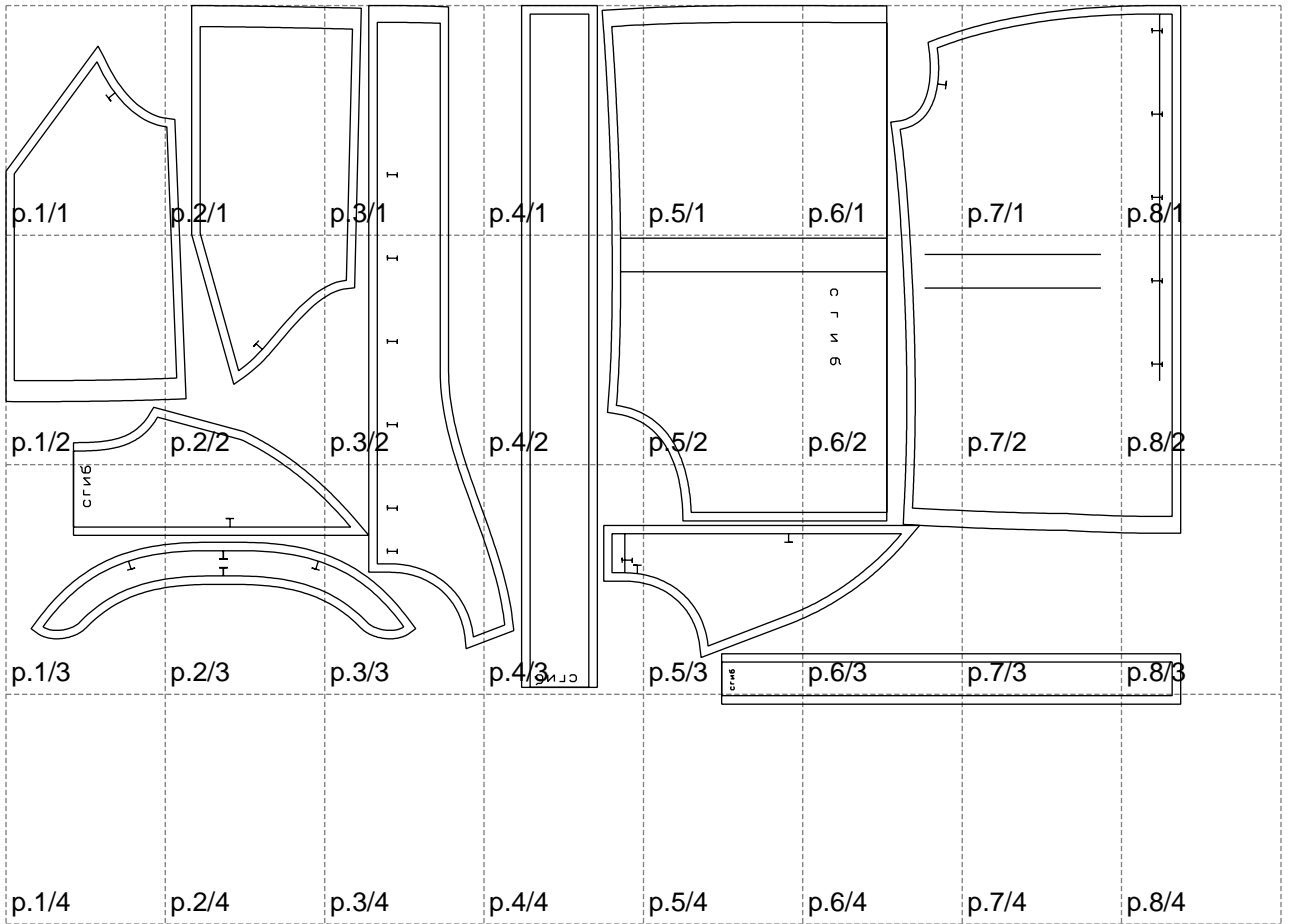

Not for print

Paper size: A4, size:1399.00 x831.80 mm

# Example

size:1499.00 x1624.00 mm

Maneken =1 ver.0

rz\_1=170

rz\_16=100

rz\_17=85.4

rz\_18=80.2

rz\_19=108

rz\_20=105.4

---

. . . . .  
. . . . .  
. . . . .