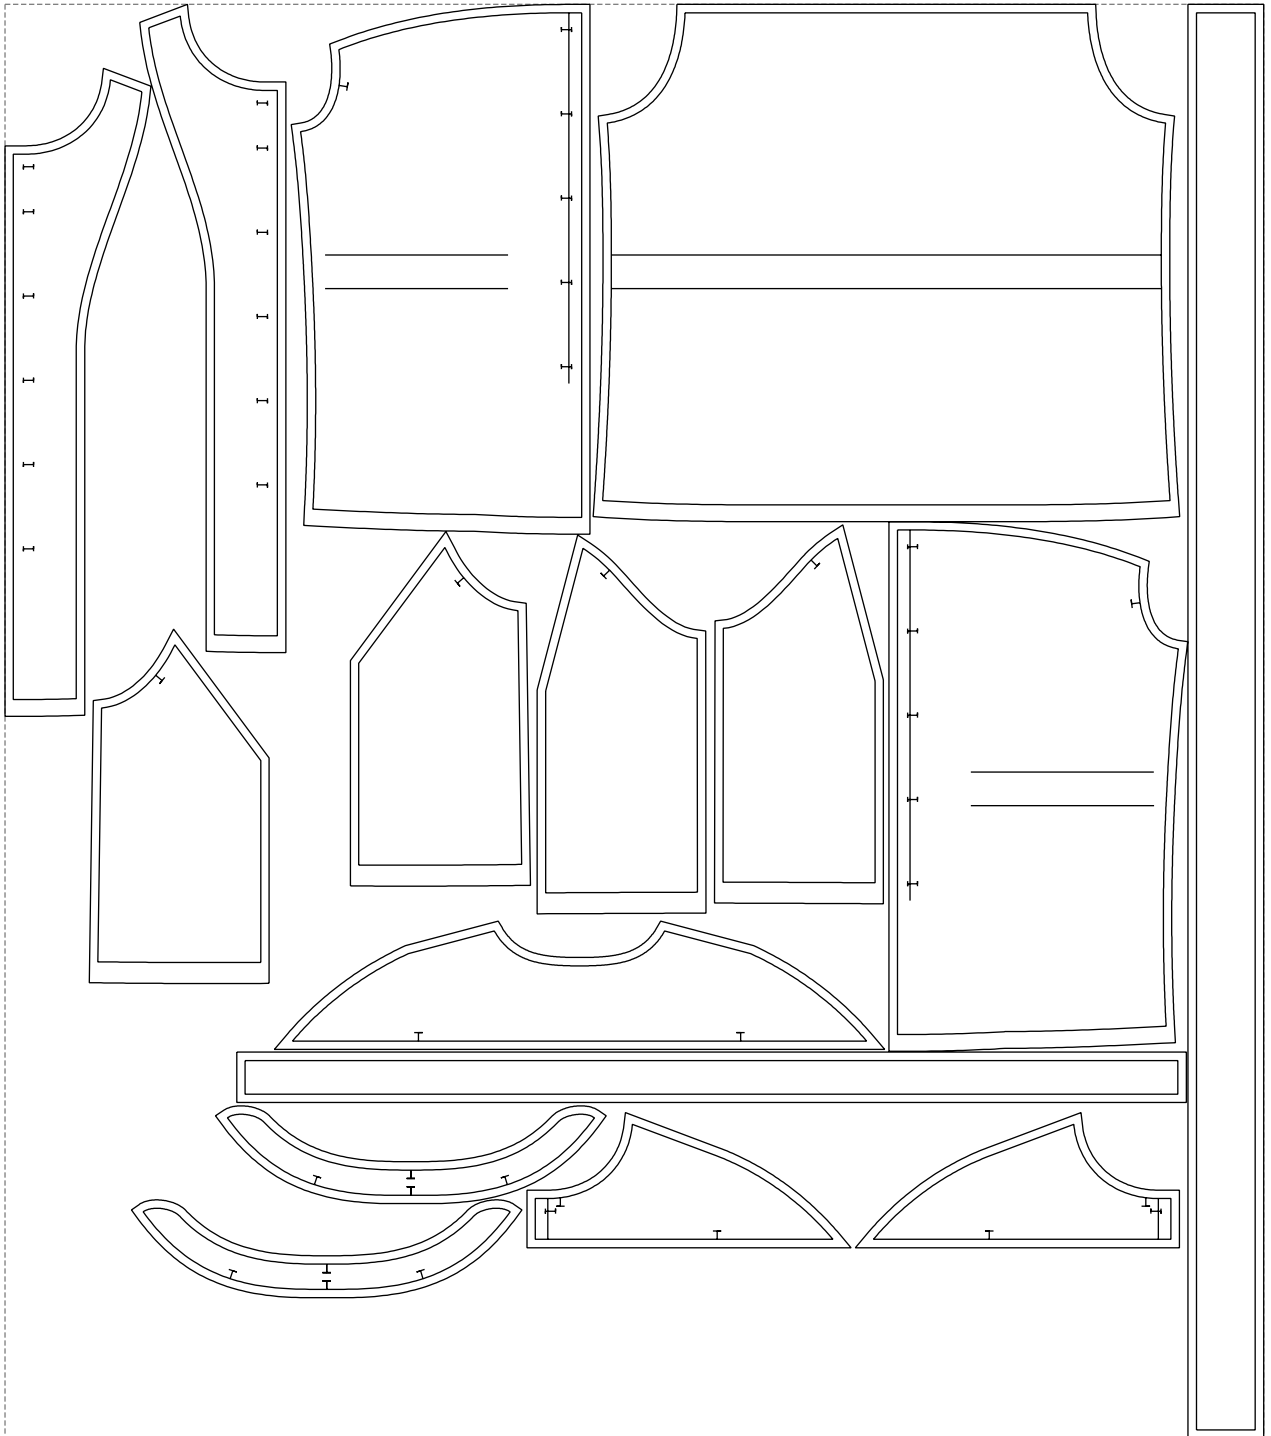

Not for print

Paper size: A4, size:1399.00 x898.33 mm

# Example

size:1499.00 x1708.00 mm

Maneken =1 ver.0

rz\_1=170

rz\_16=104

rz\_17=88.9

rz\_18=84.4

rz\_19=112

rz\_20=109.3

---

. . . . .  
. . . . .  
. . . . .