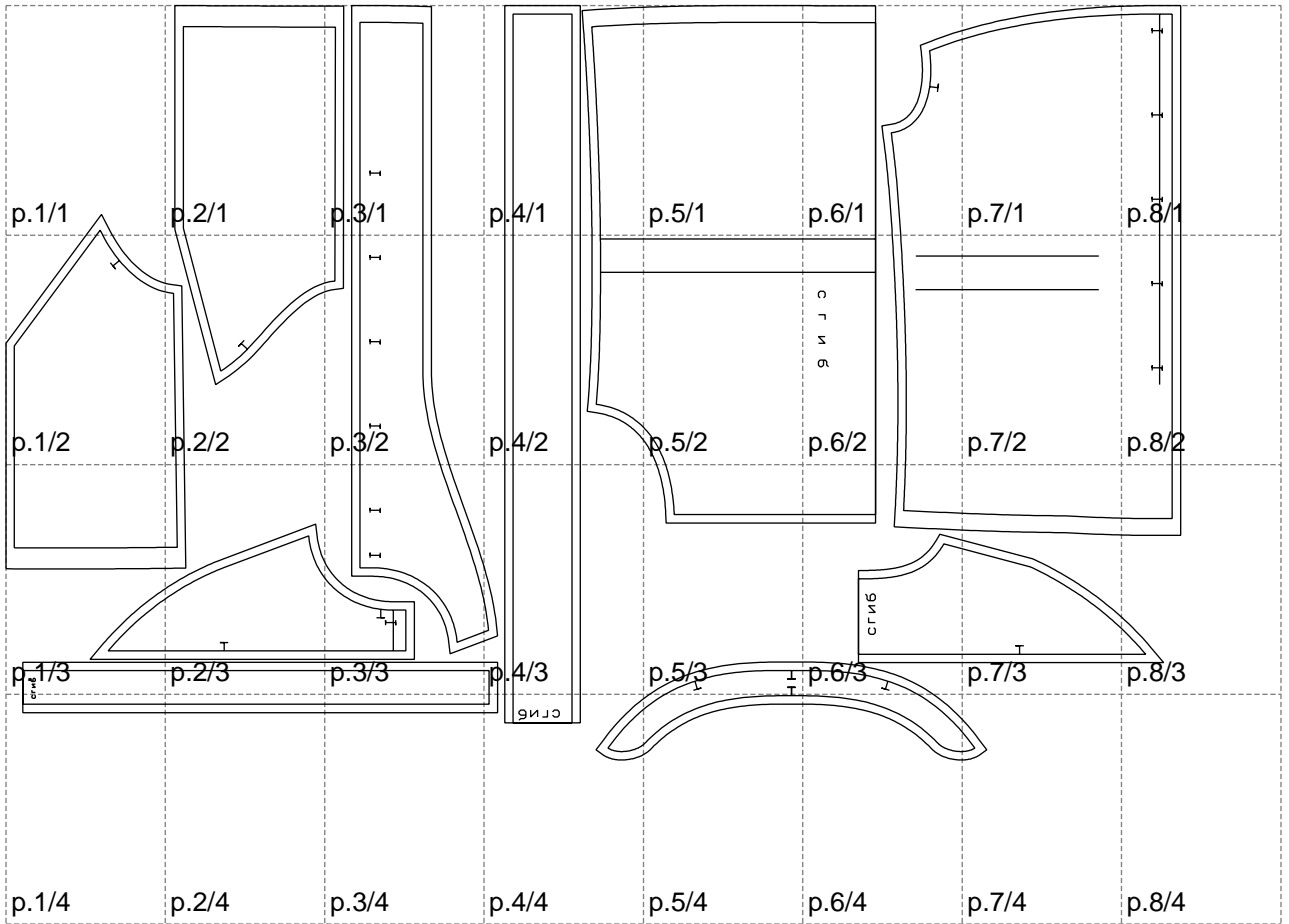

Not for print

Paper size: A4, size:1399.00 x898.33 mm

# Example

size:1499.00 x1708.00 mm

Maneken =1 ver.0

rz\_1=170

rz\_16=104

rz\_17=88.9

rz\_18=84.4

rz\_19=112

rz\_20=109.3

---

. . . . .  
. . . . .  
. . . . .