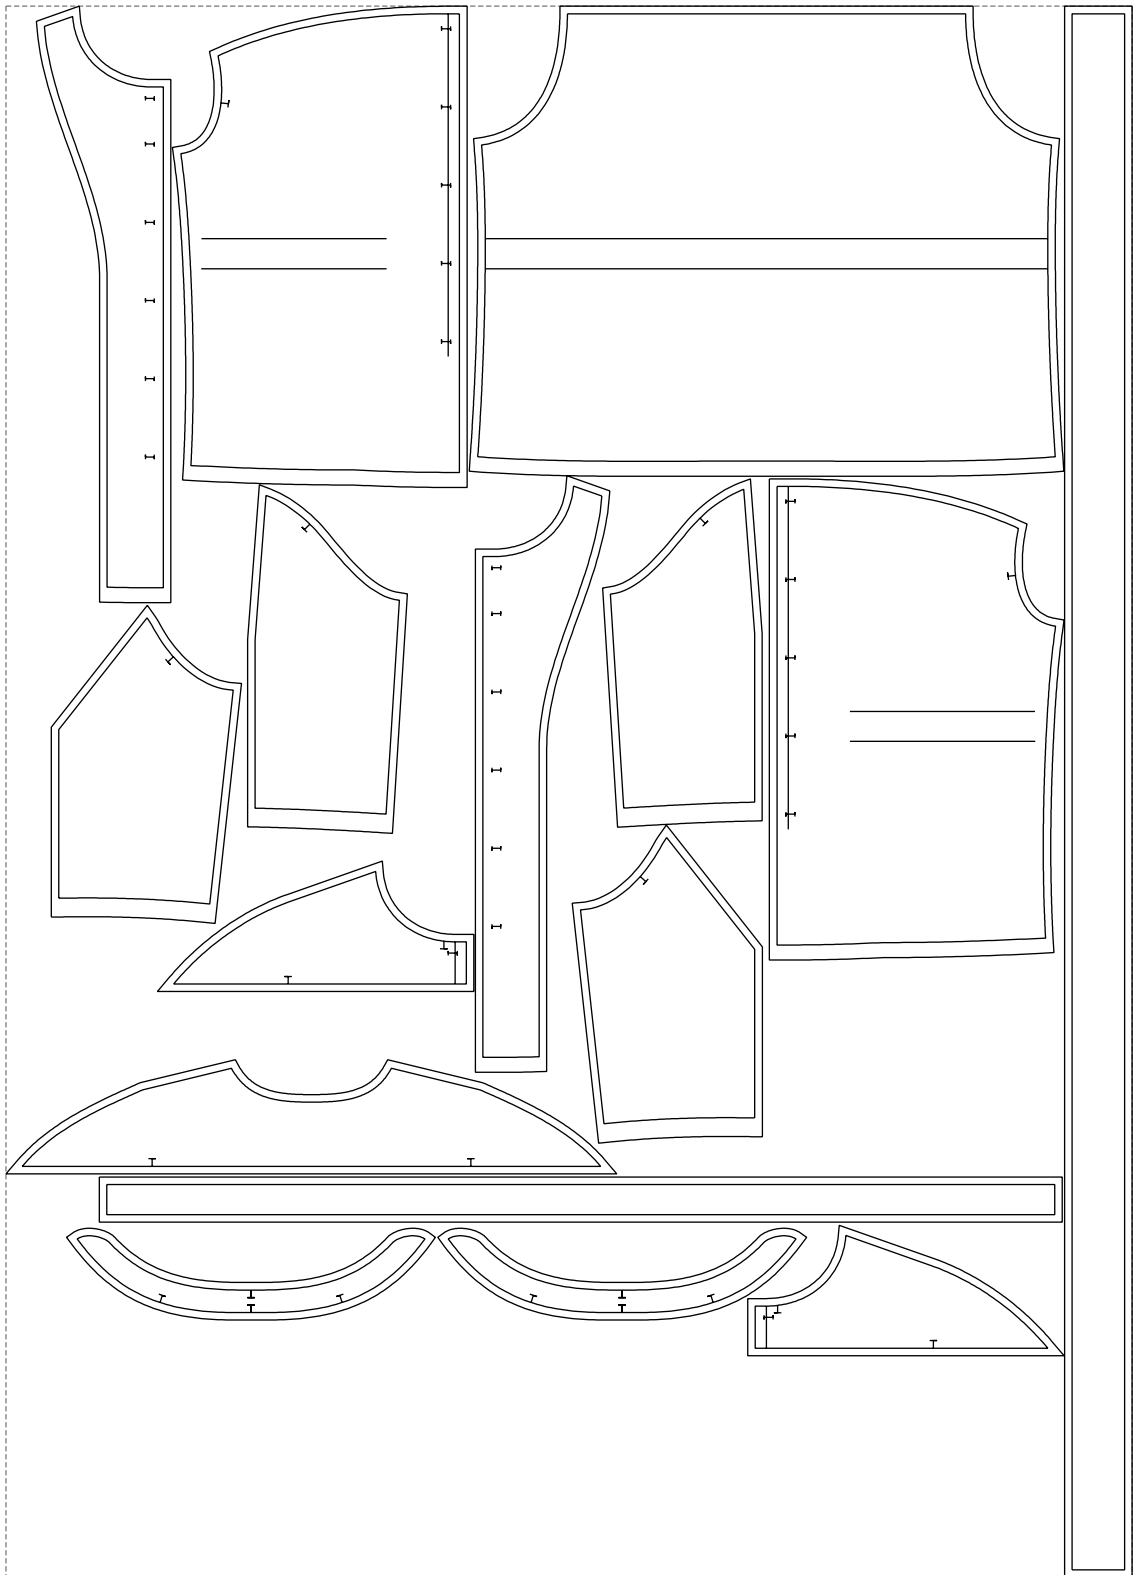

Not for print

Paper size: A4, size:1399.00 x1046.00 mm

# Example

size:1499.00 x2092.00 mm

Maneken =1 ver.0

rz\_1=170

rz\_16=120

rz\_17=104

rz\_18=103.6

rz\_19=128

rz\_20=125.1

---

. . . . .  
. . . . .  
. . . . .