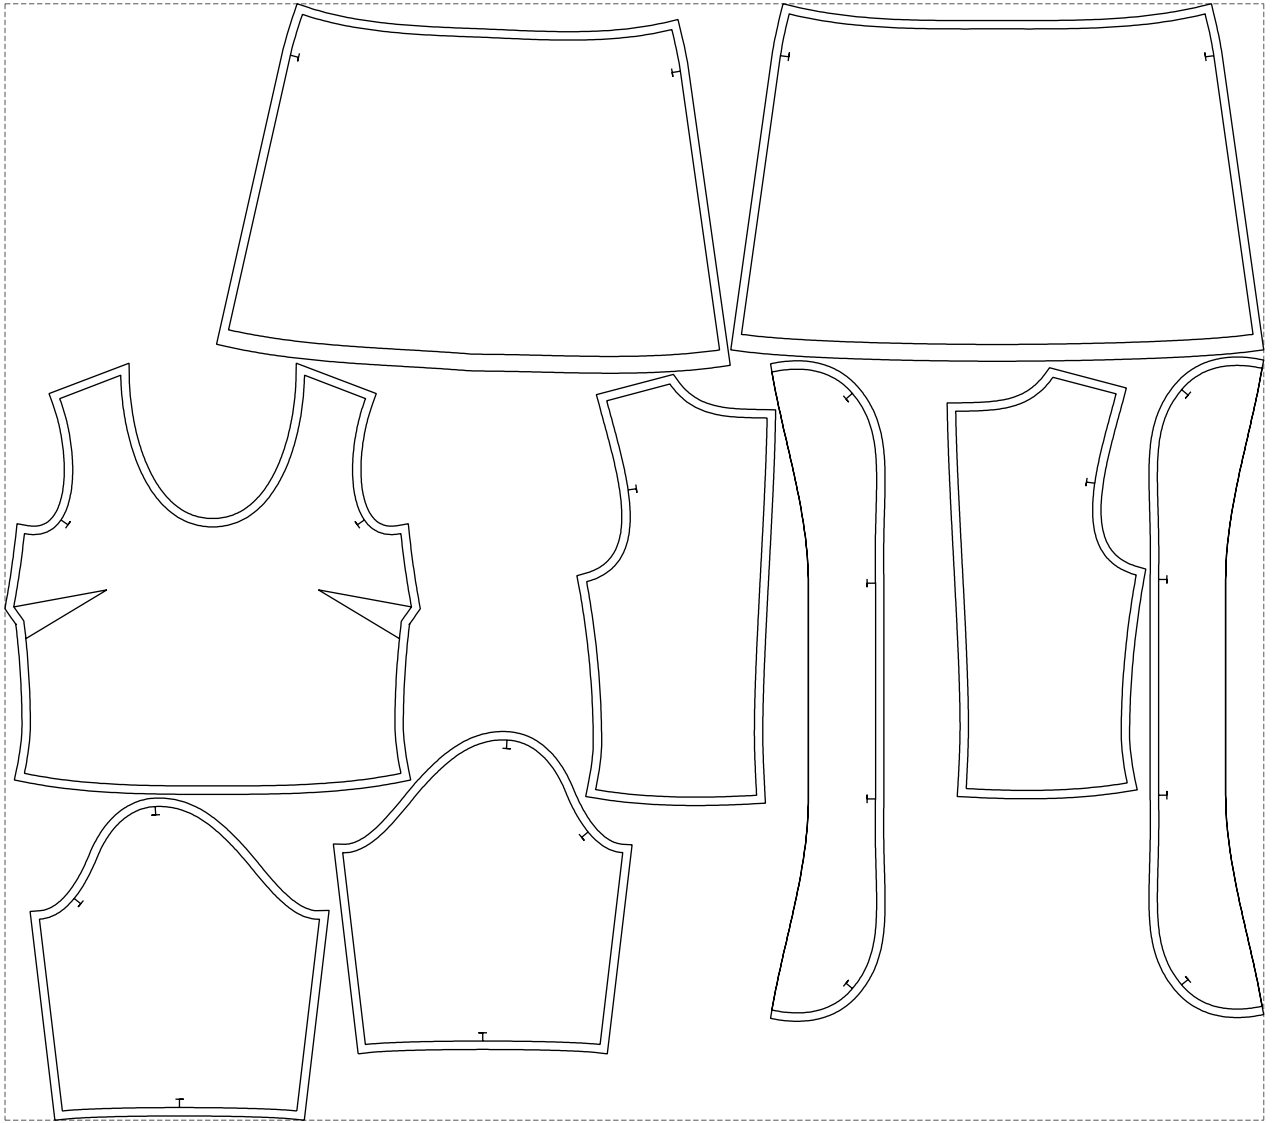

Not for print

Paper size: A4, size:1399.00 x761.82 mm

# Example

size:1499.00 x1329.92 mm

Maneken =1 ver.0

rz\_1=170

rz\_16=88

rz\_17=75.6

rz\_18=67.6

rz\_19=96