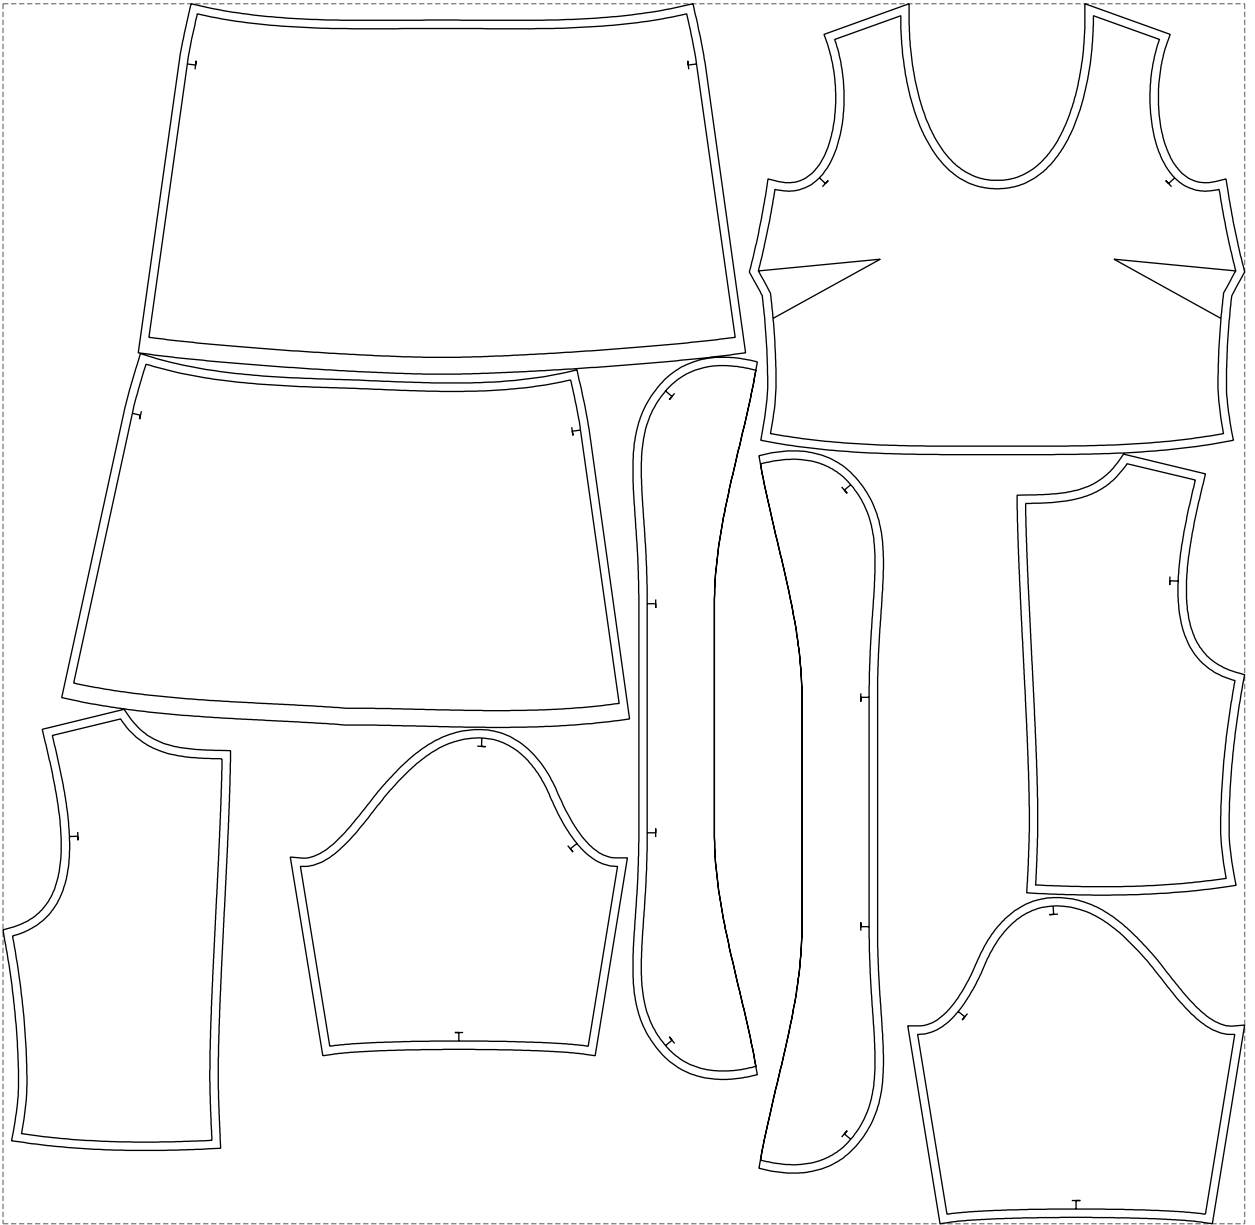

Not for print

Paper size: A4, size:1388.99 x801.26 mm

# Example

size:1478.87 x1453.16 mm

Maneken =1 ver.0

rz\_1=170

rz\_16=104

rz\_17=88.9

rz\_18=84.4

rz\_19=112