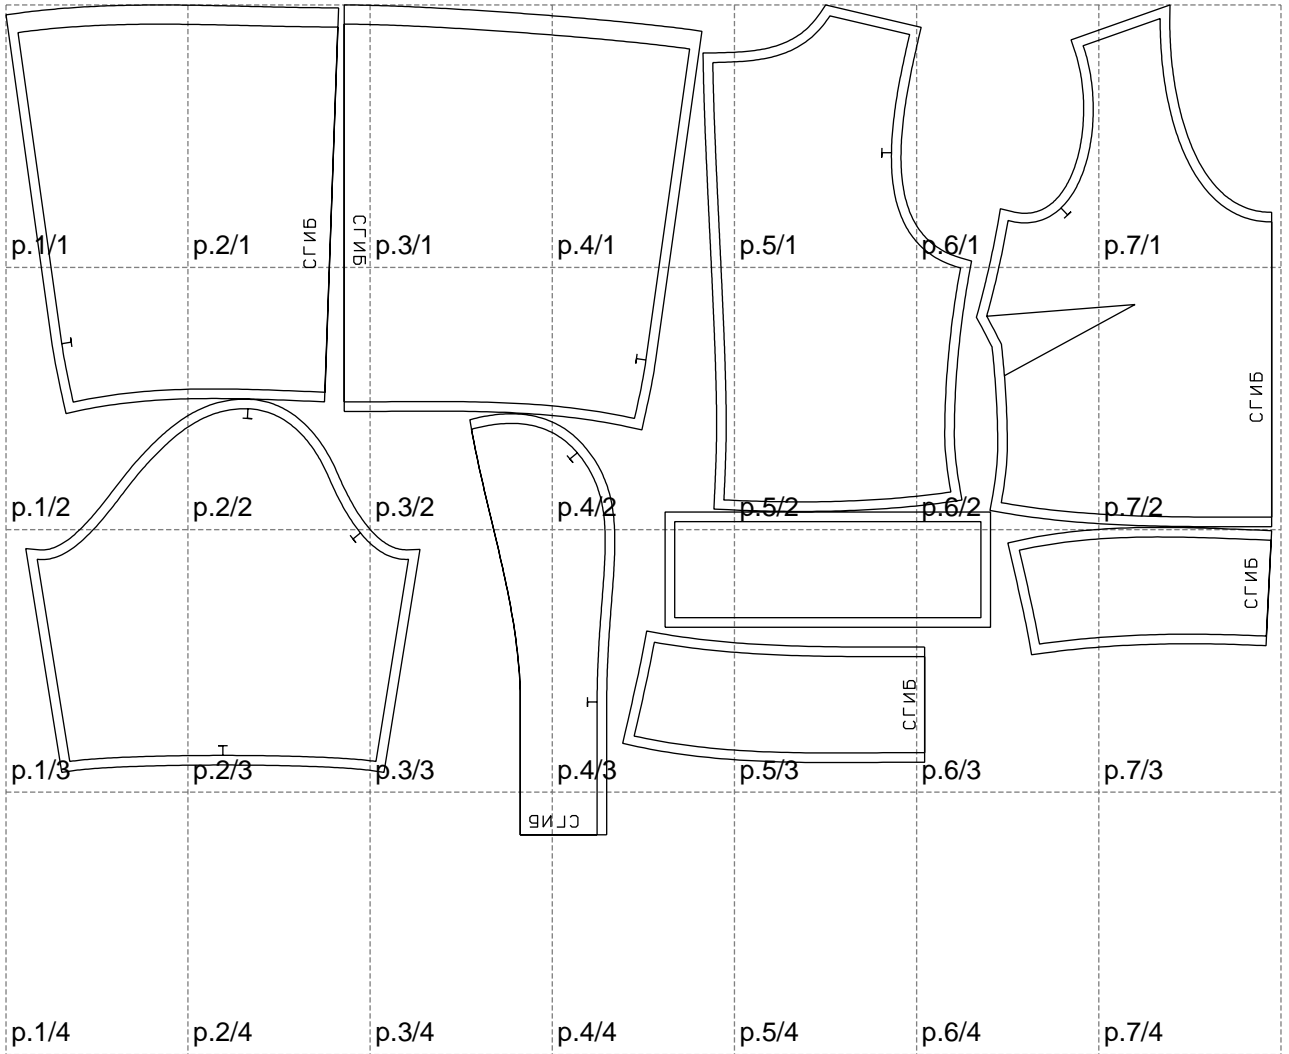

Not for print

Paper size: A4, size:1318.82 x864.51 mm

# Example

size:1488.91 x1462.53 mm

Maneken =1 ver.0

rz\_1=170

rz\_16=108

rz\_17=92.5

rz\_18=89.2

rz\_19=116

rz\_20=113

---

. . . . .  
. . . . .  
. . . . .