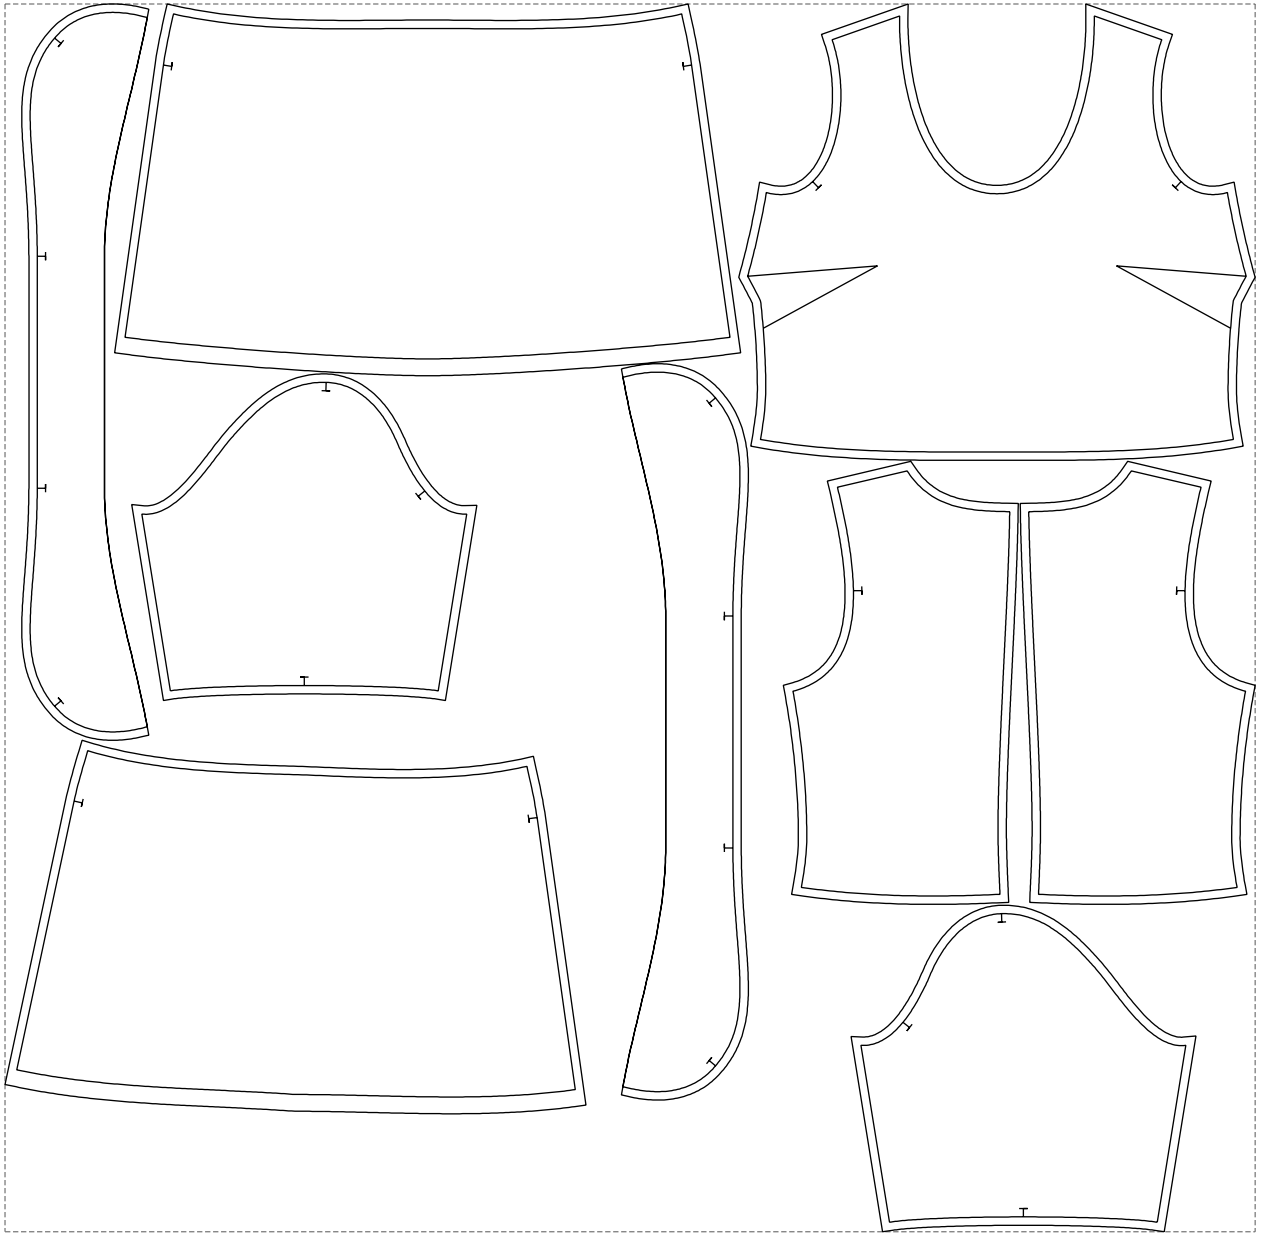

Not for print

Paper size: A4, size:1318.82 x864.51 mm

# Example

size:1488.91 x1462.53 mm

Maneken =1 ver.0

rz\_1=170

rz\_16=108

rz\_17=92.5

rz\_18=89.2

rz\_19=116