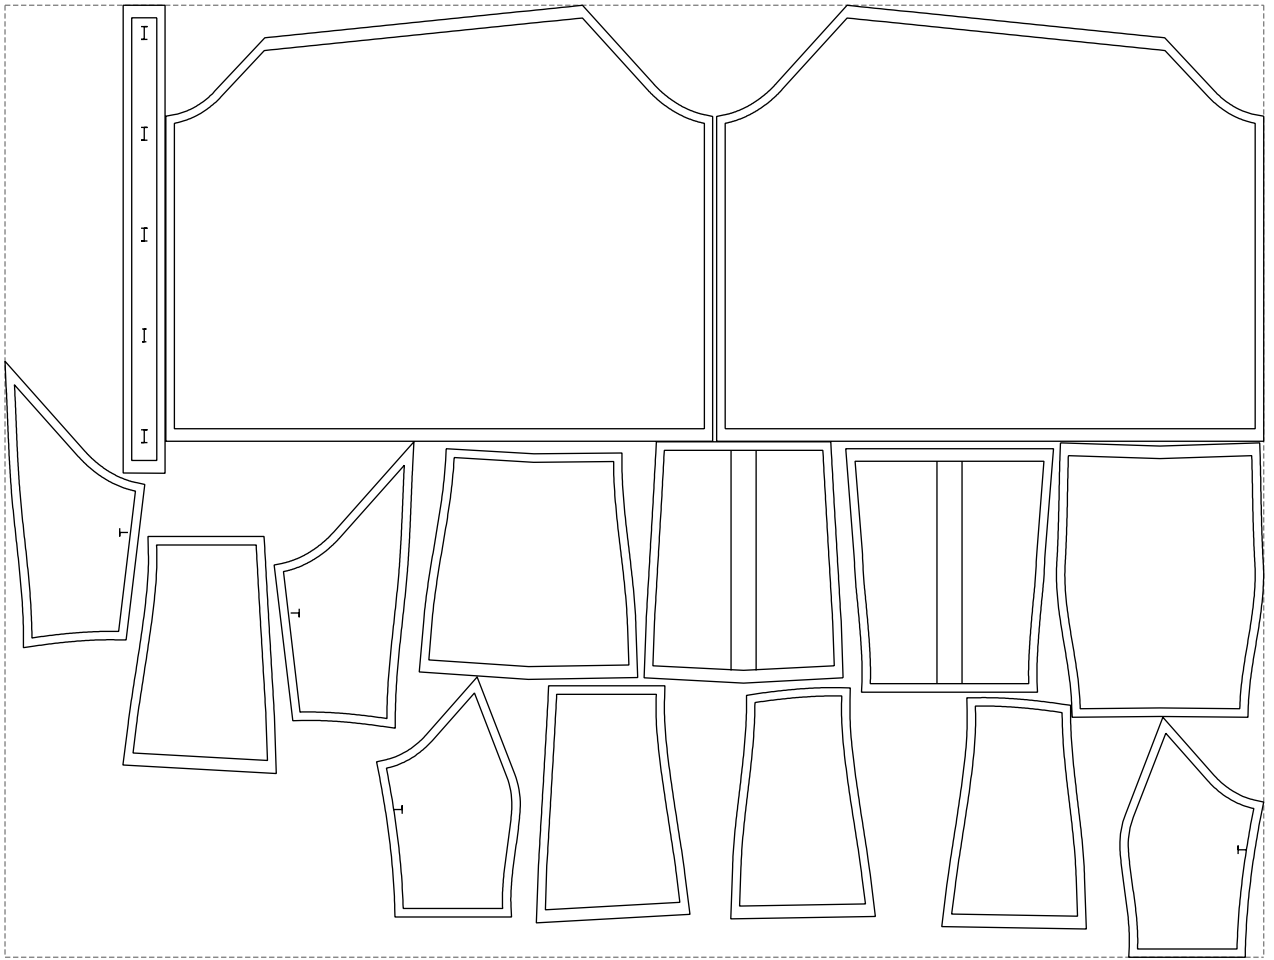

Not for print

Paper size: A4, size:1368.83 x624.37 mm

# Example

size:1499.00 x1133.99 mm

Maneken =1 ver.0

rz\_1=170

rz\_16=92

rz\_17=78.8

rz\_18=71.8

rz\_19=100

rz\_20=98.1

---

. . . . .  
. . . . .  
. . . . .