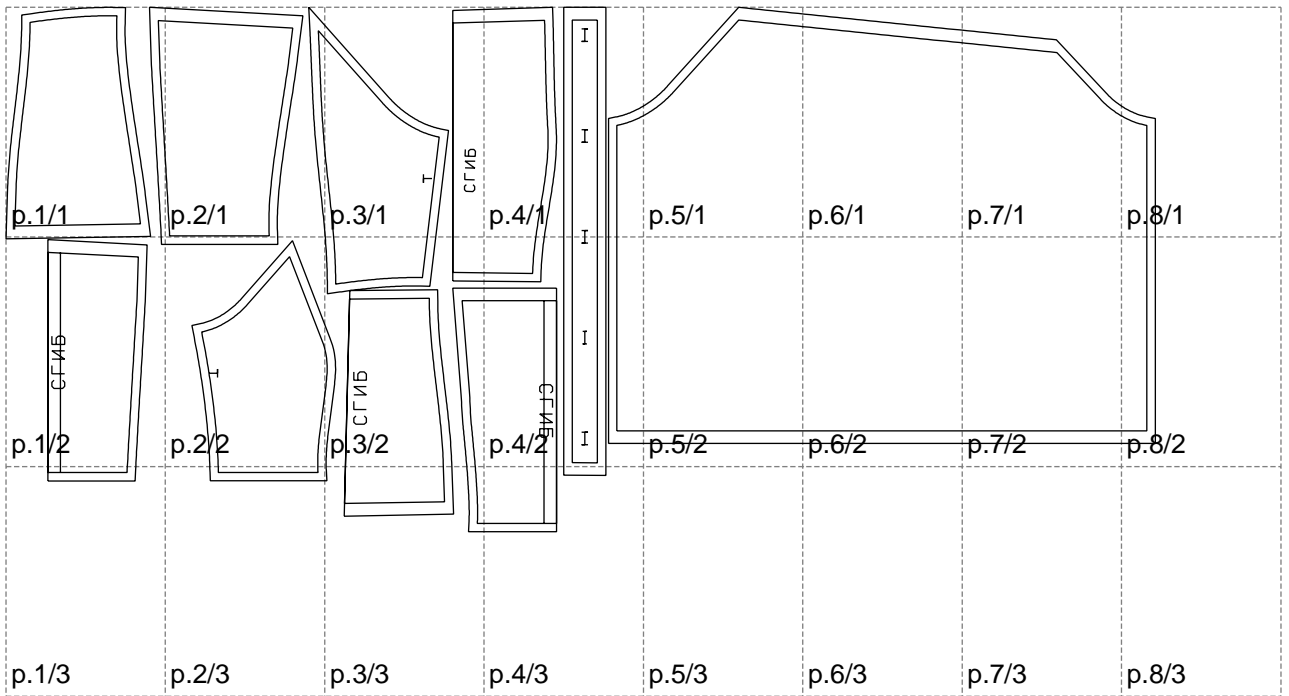

Not for print

Paper size: A4, size:1368.83 x624.37 mm

# Example

size:1499.00 x1133.99 mm

Maneken =1 ver.0

rz\_1=170

rz\_16=92

rz\_17=78.8

rz\_18=71.8

rz\_19=100

rz\_20=98.1

---

. . . . .  
. . . . .  
. . . . .