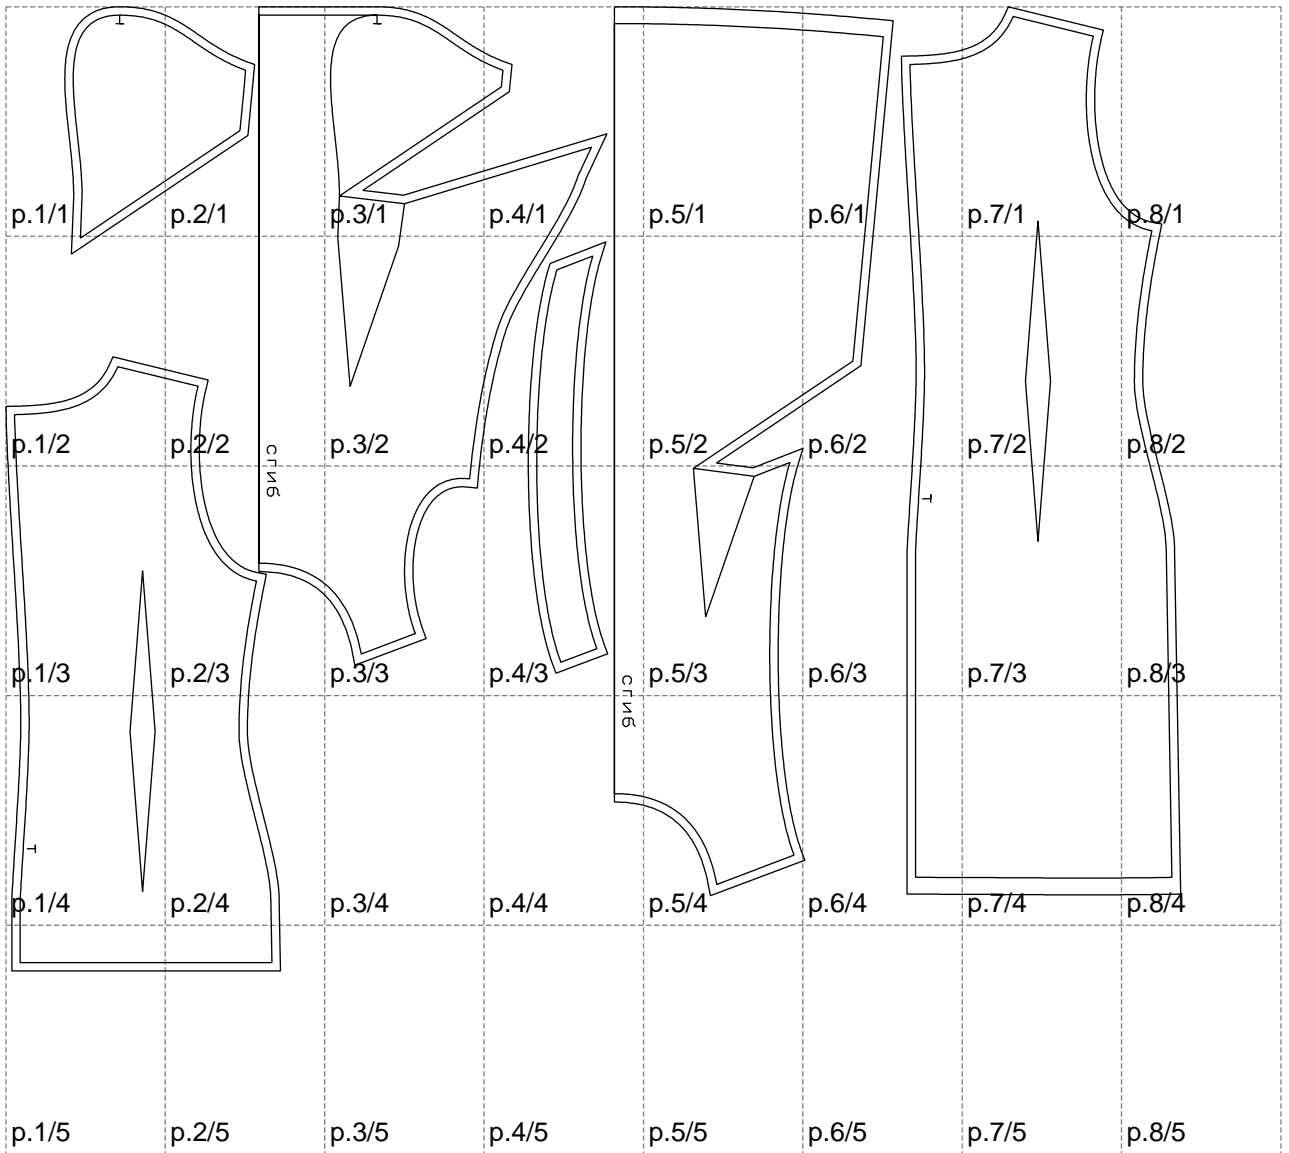

Not for print

Paper size: A4, size:1399.00 x1148.14 mm

# Example

size:1348.18 x1892.71 mm

Maneken =1 ver.0

rz\_1=170

rz\_16=100

rz\_17=85.4

rz\_18=80.2

rz\_19=108

rz\_20=105.4

---

. . . . .  
. . . . .  
. . . . .