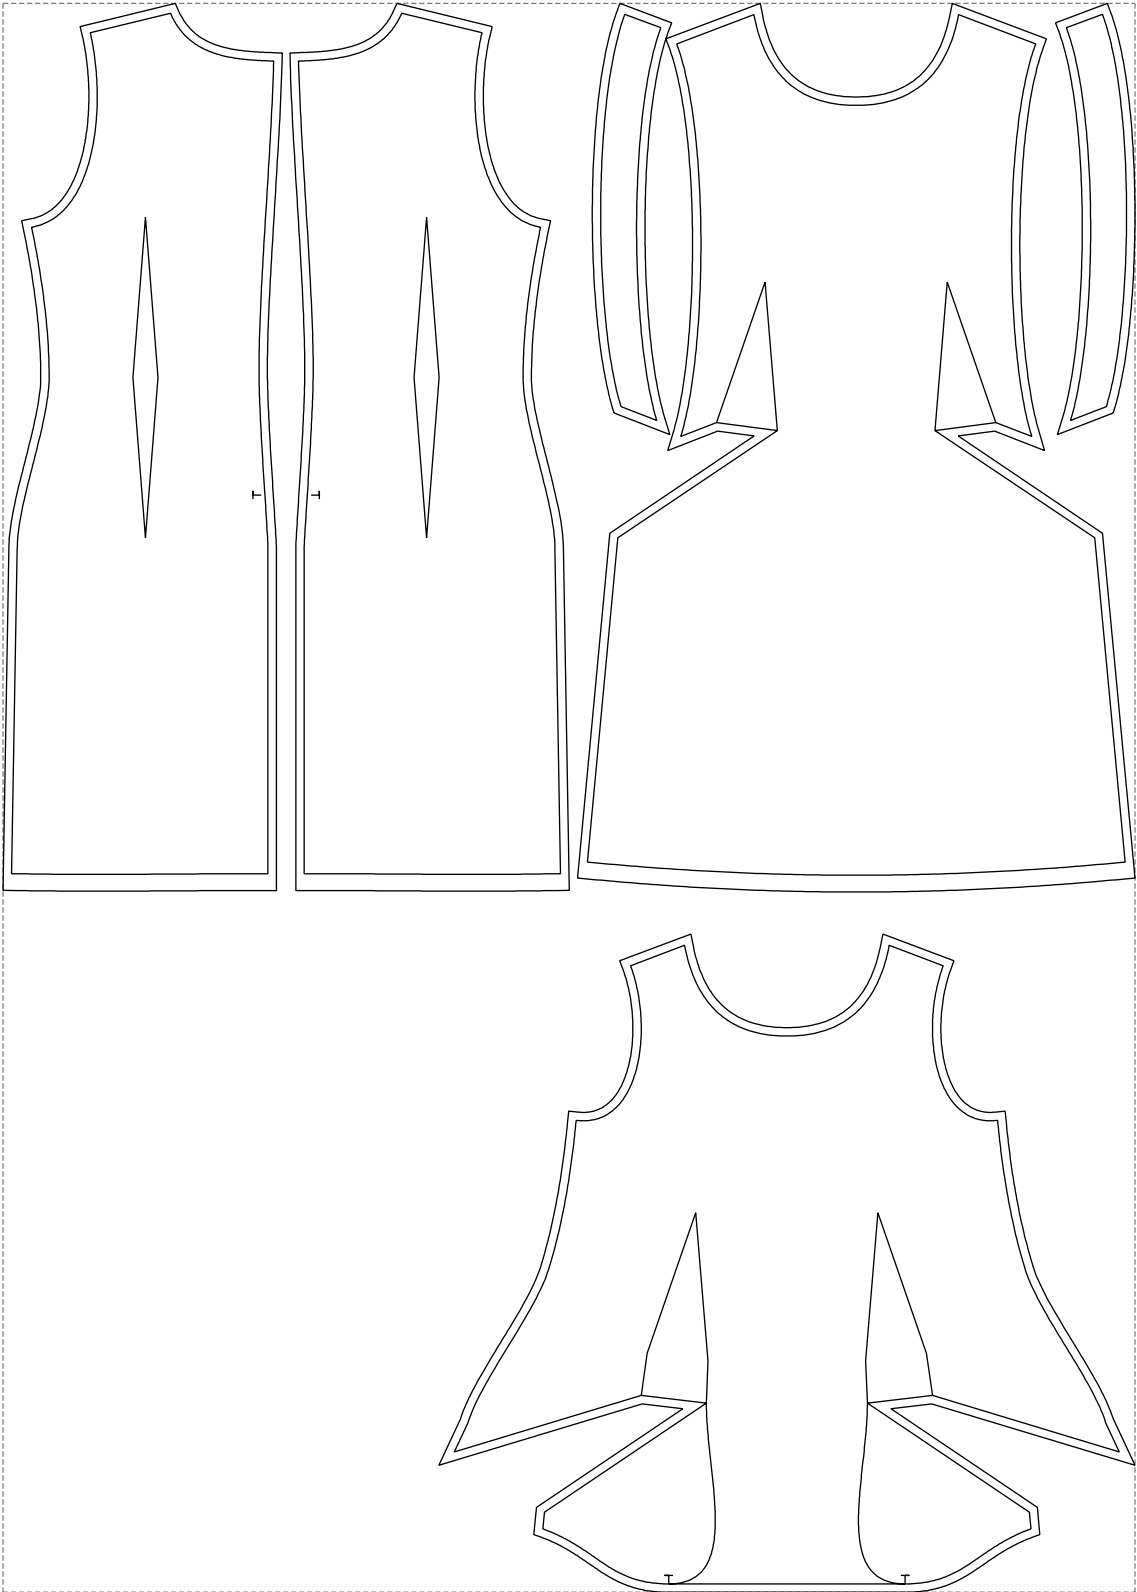

Not for print

Paper size: A4, size:1399.00 x1148.14 mm

# Example

size:1348.18 x1892.71 mm

Maneken =1 ver.0

rz\_1=170

rz\_16=100

rz\_17=85.4

rz\_18=80.2

rz\_19=108

rz\_20=105.4

---

. . . . .  
. . . . .  
. . . . .