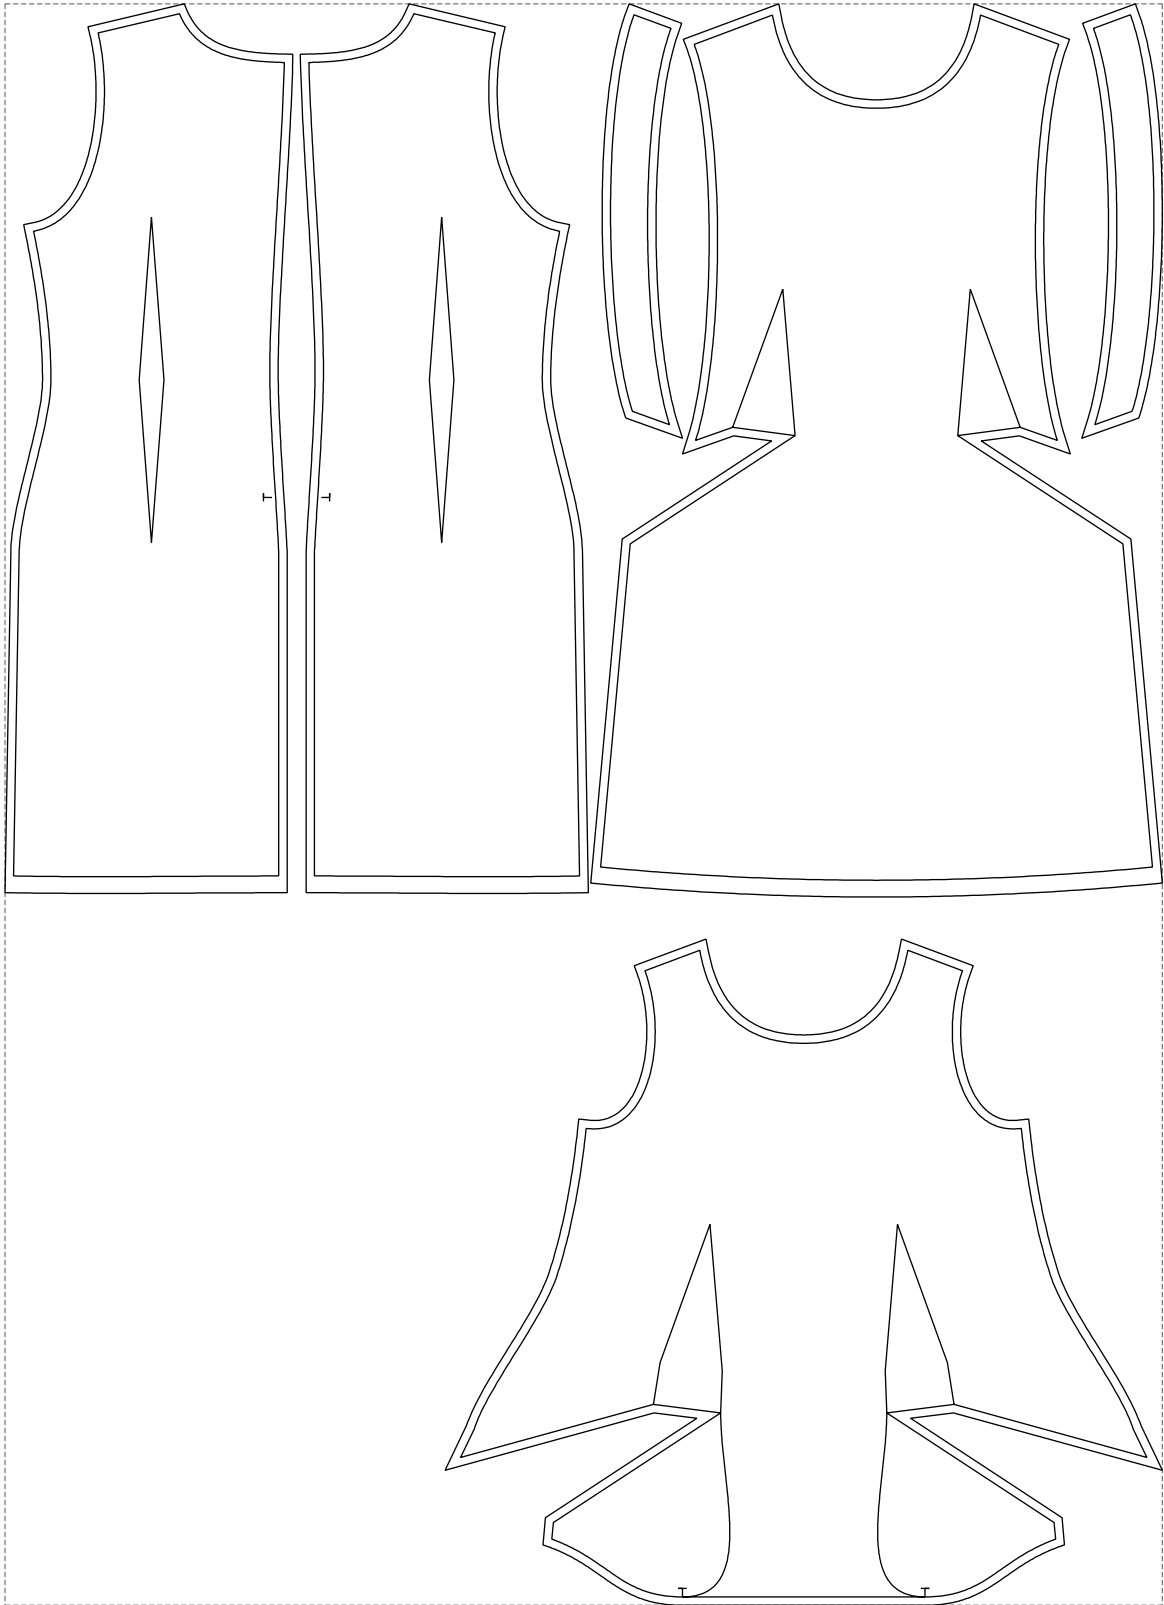

Not for print

Paper size: A4, size:1399.00 x1191.89 mm

# Example

size:1378.37 x1907.58 mm

Maneken =1 ver.0

rz\_1=170

rz\_16=104

rz\_17=88.9

rz\_18=84.4

rz\_19=112