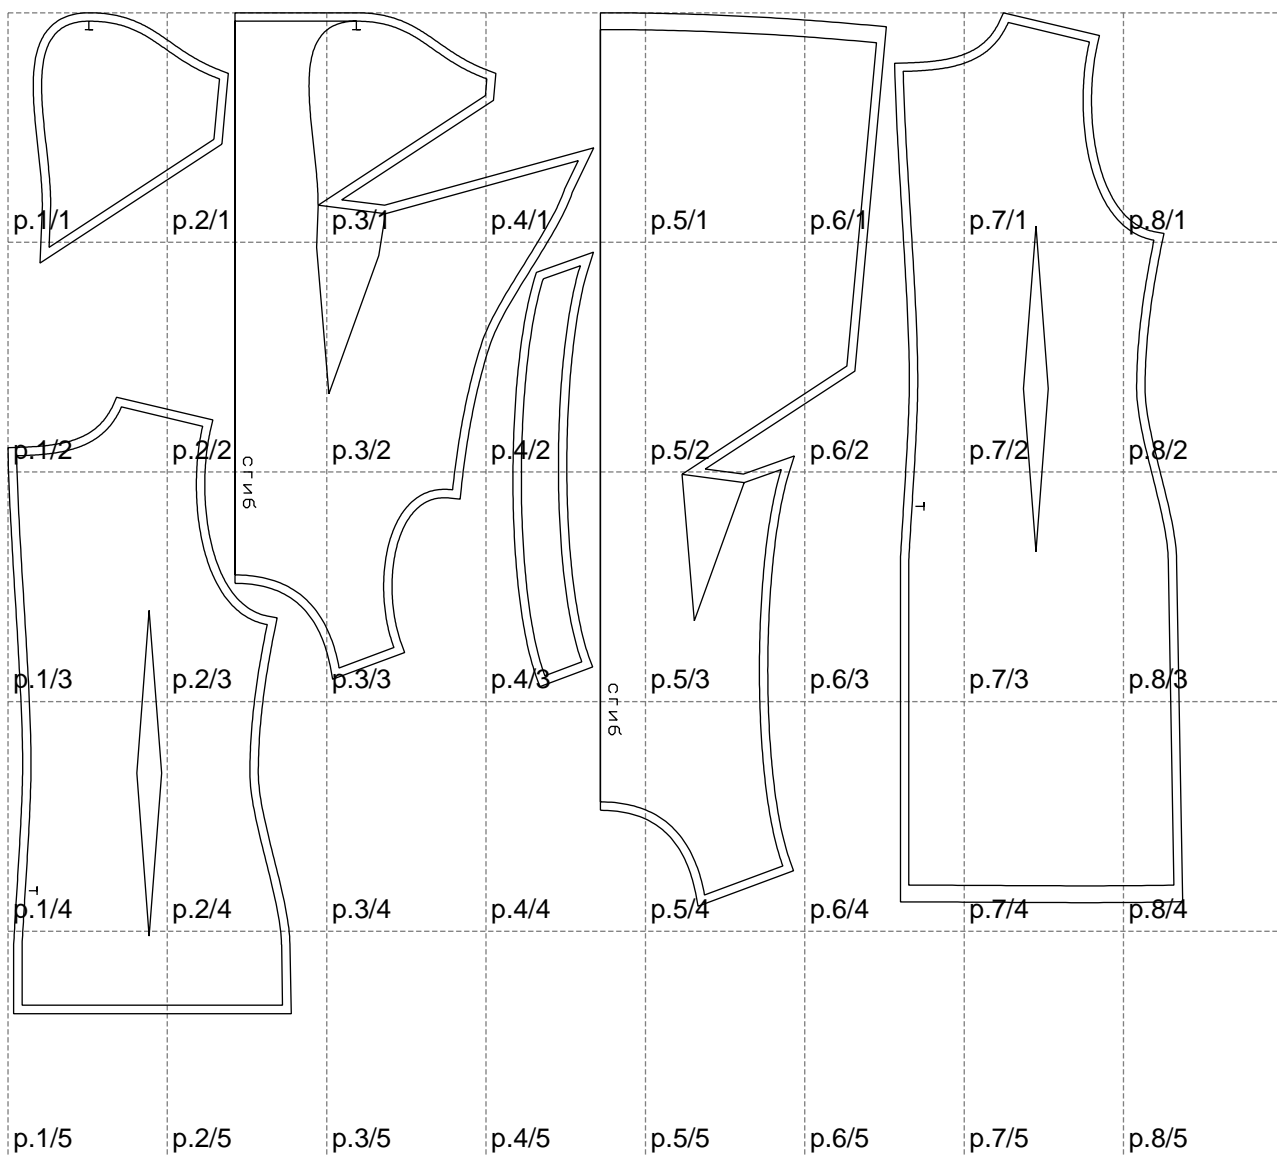

Not for print

Paper size: A4, size:1399.00 x1191.89 mm

# Example

size:1378.37 x1907.58 mm

Maneken =1 ver.0

rz\_1=170

rz\_16=104

rz\_17=88.9

rz\_18=84.4

rz\_19=112

rz\_20=109.3

---

. . . . .  
. . . . .  
. . . . .