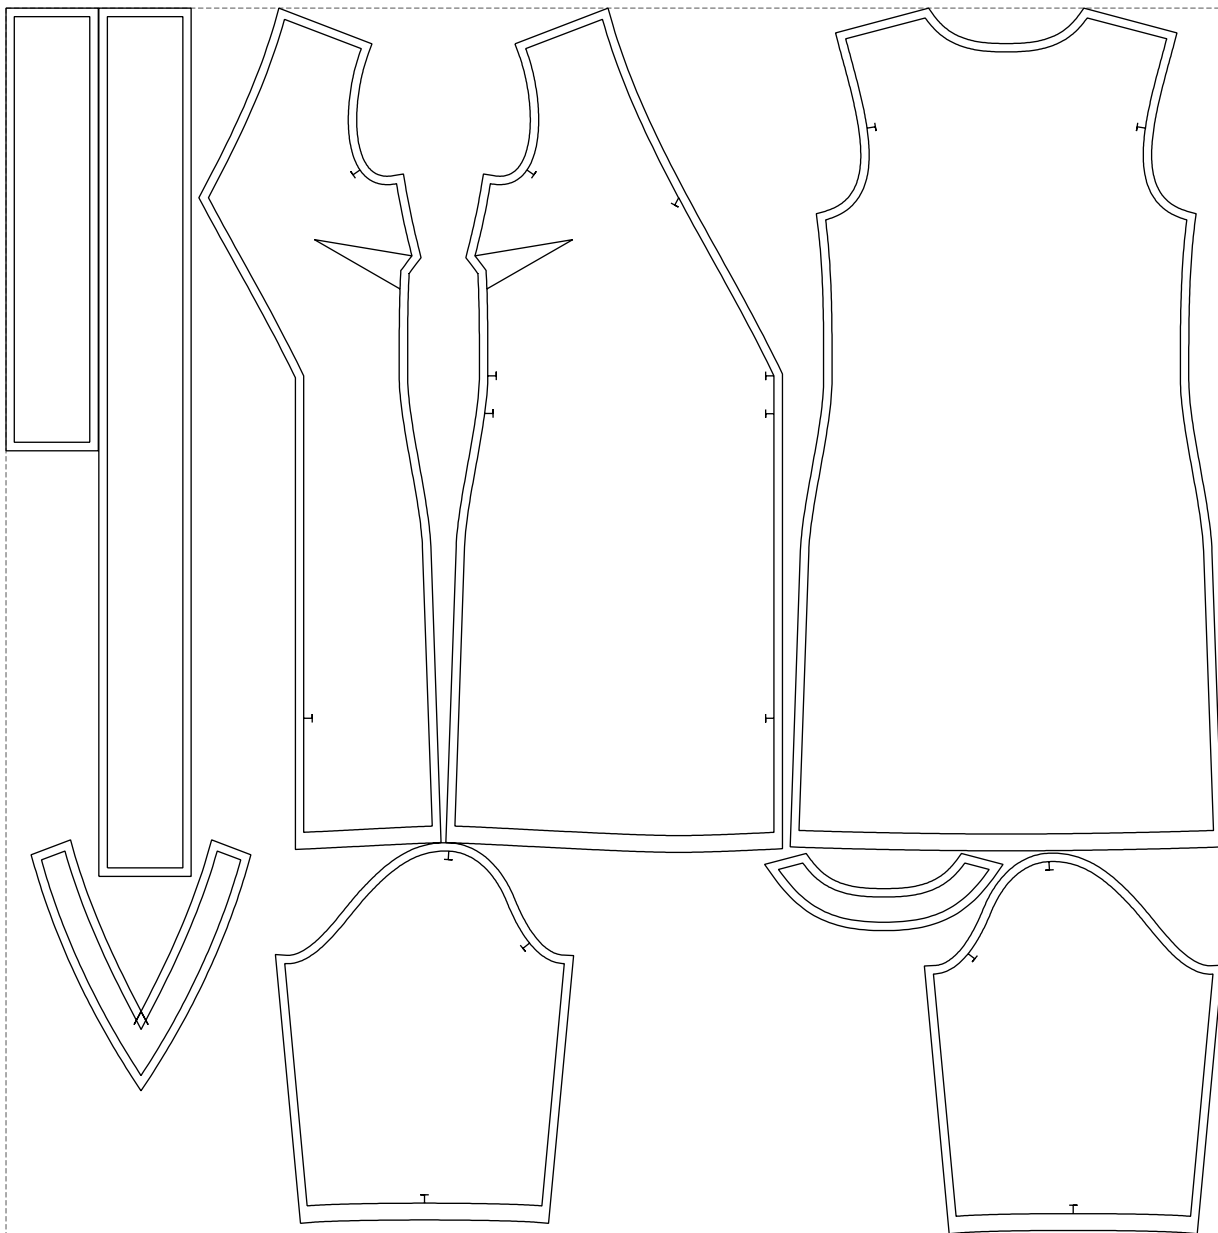

Not for print

Paper size: A4, size:1399.00 x1060.17 mm

# Example

size:1448.67 x1459.83 mm

Maneken =1 ver.0

rz\_1=170

rz\_16=88

rz\_17=75.6

rz\_18=67.6

rz\_19=96

rz\_20=94.6

---

. . . . .  
. . . . .  
. . . . .