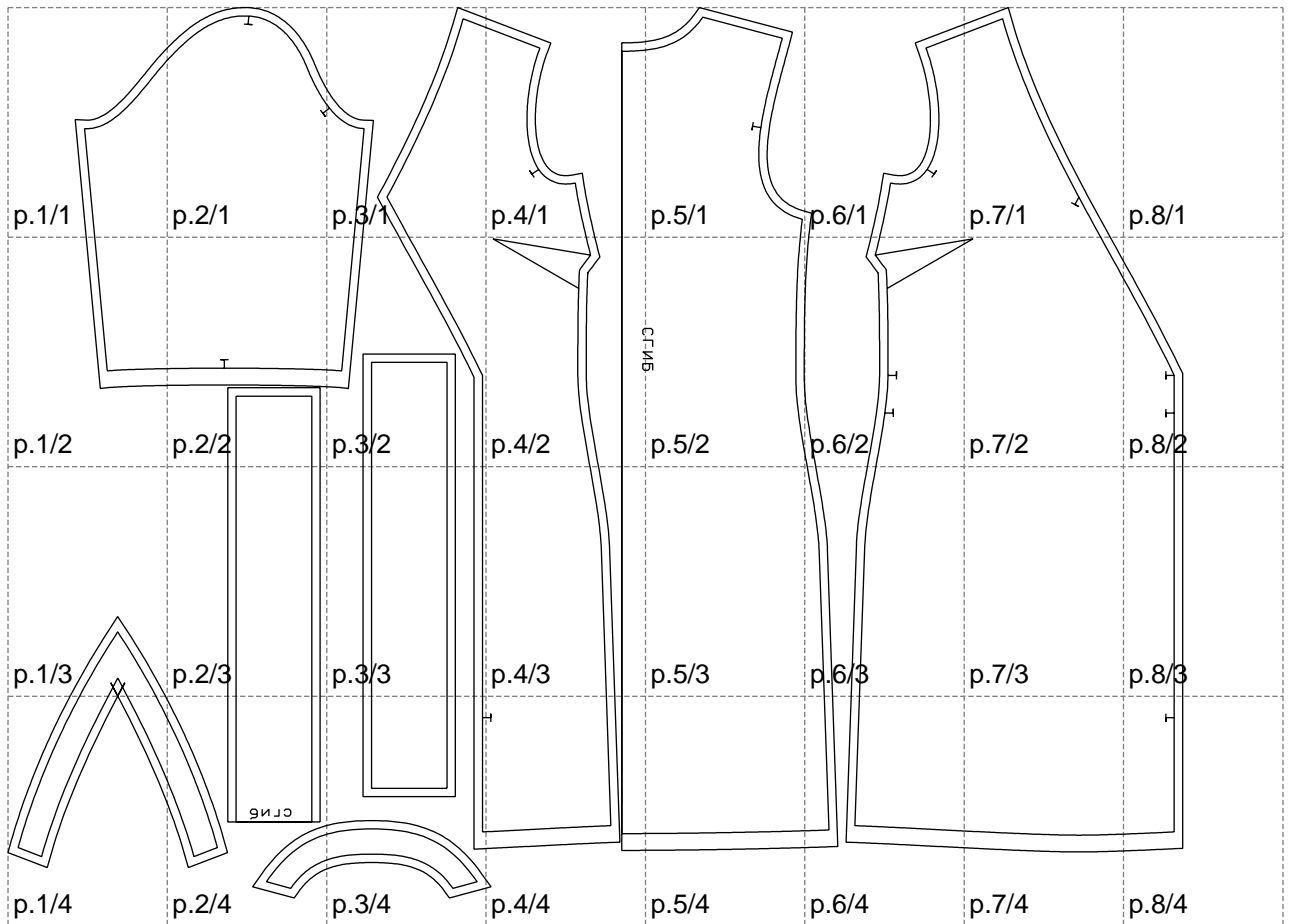

Not for print

Paper size: A4, size:1399.00 x1060.17 mm

# Example

size:1448.67 x1459.83 mm

Maneken =1 ver.0

rz\_1=170

rz\_16=88

rz\_17=75.6

rz\_18=67.6

rz\_19=96

rz\_20=94.6

---

. . . . .  
. . . . .  
. . . . .