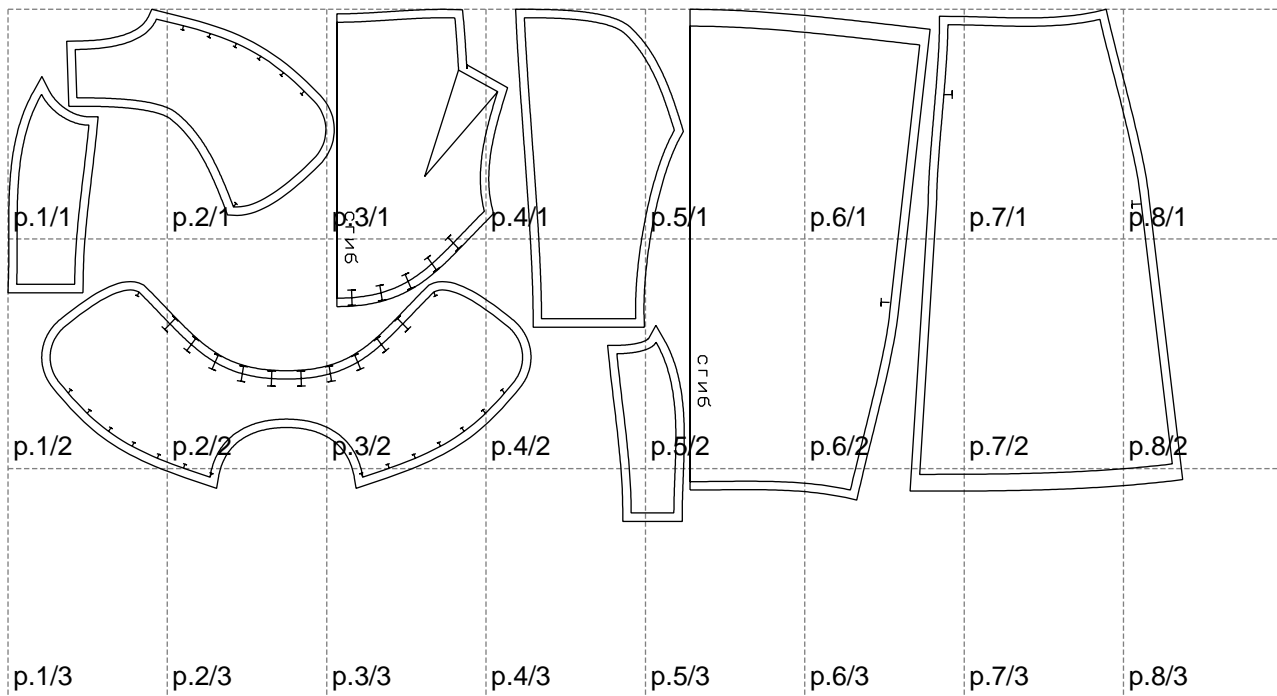

Not for print

Paper size: A4, size:1399.00 x609.66 mm

# Example

size:1499.00 x1289.82 mm

Maneken =1 ver.0

rz\_1=170

rz\_16=88

rz\_17=75.6

rz\_18=67.6

rz\_19=96

rz\_20=94.6

---

. . . . .  
. . . . .  
. . . . .