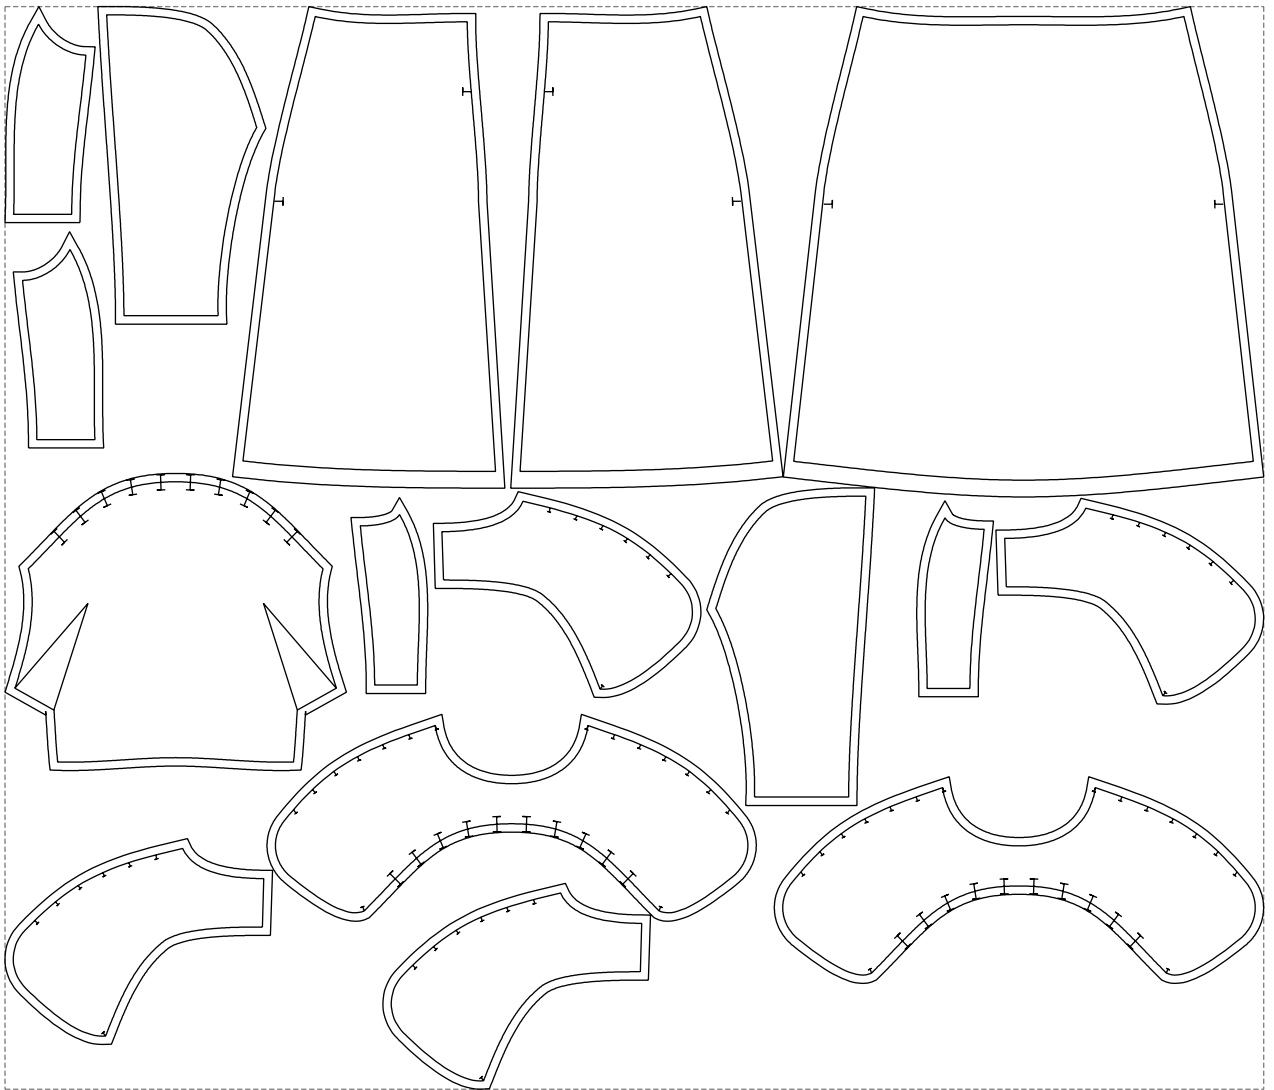

Not for print

Paper size: A4, size:1399.00 x609.66 mm

# Example

size:1499.00 x1289.82 mm

Maneken =1 ver.0

rz\_1=170

rz\_16=88

rz\_17=75.6

rz\_18=67.6

rz\_19=96

rz\_20=94.6

---

. . . . .  
. . . . .  
. . . . .